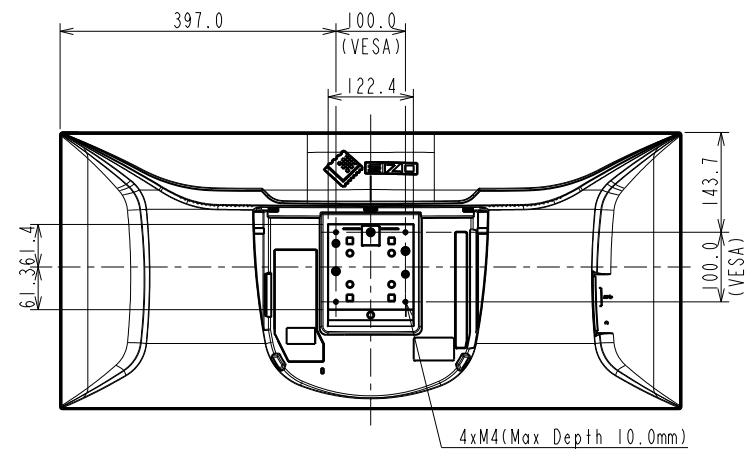

OUTLINE DIMENSIONS

MODEL EV3895

UNIT mm

EIZO Corporation

OUTLINE DIMENSIONS

MODEL EV3895

UNIT mm

EIZO Corporation