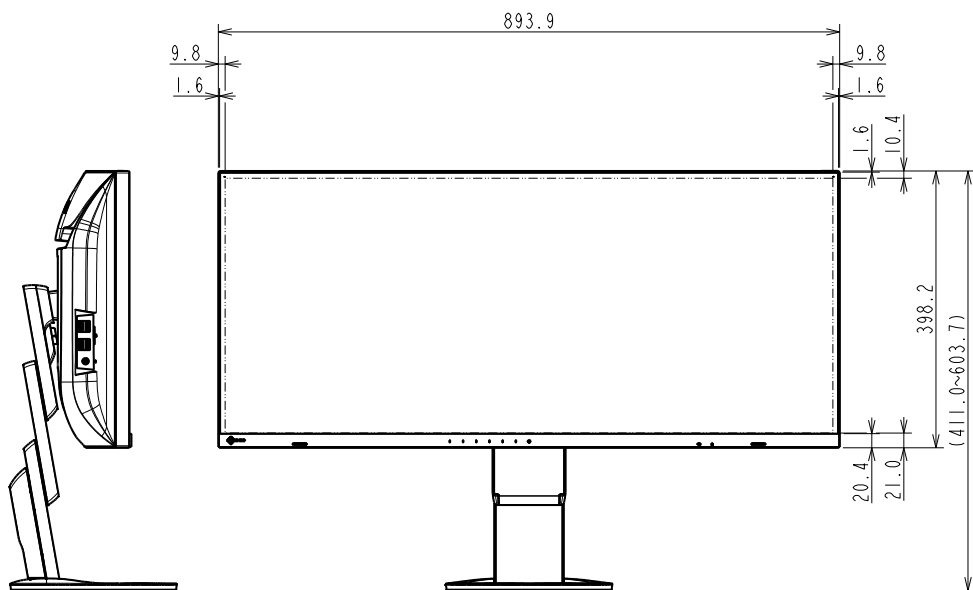

OUTLINE DIMENSIONS

MODEL EV3895

UNIT mm

EIZO Corporation

OUTLINE DIMENSIONS

MODEL EV3895

UNIT mm

EIZO Corporation