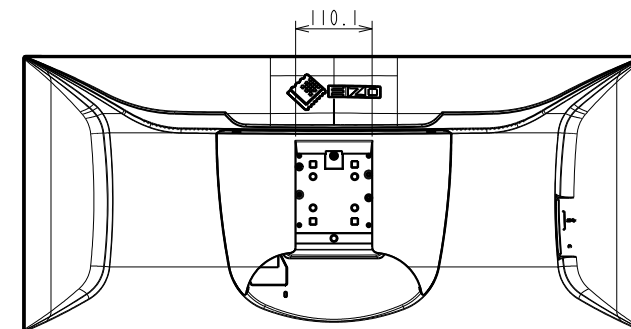

OUTLINE DIMENSIONS

MODEL EV3895

UNIT mm

EIZO Corporation

OUTLINE DIMENSIONS

MODEL EV3895

UNIT mm

EIZO Corporation