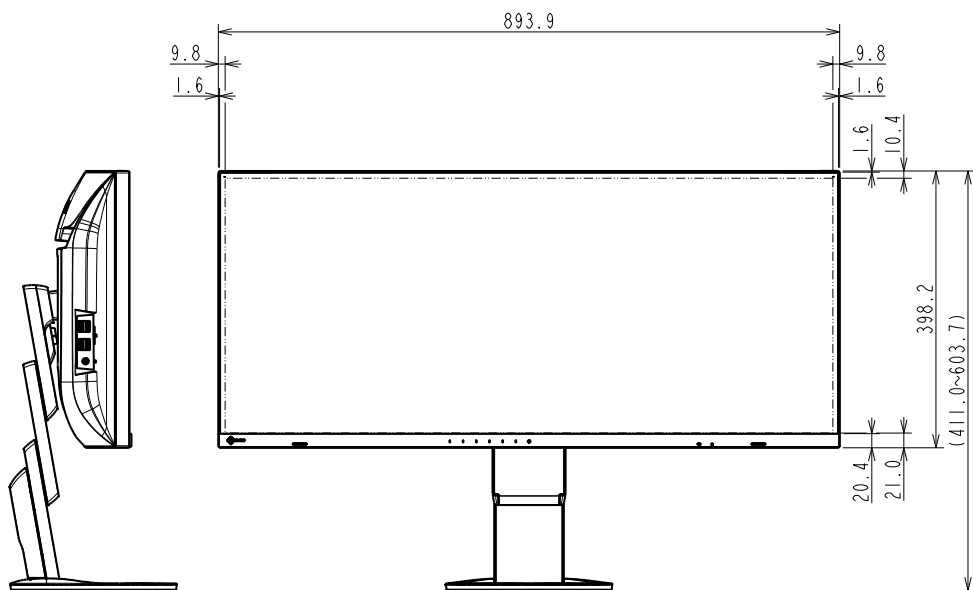

OUTLINE DIMENSIONS

MODEL	EV3895
UNIT	mm
EIZO Corporation