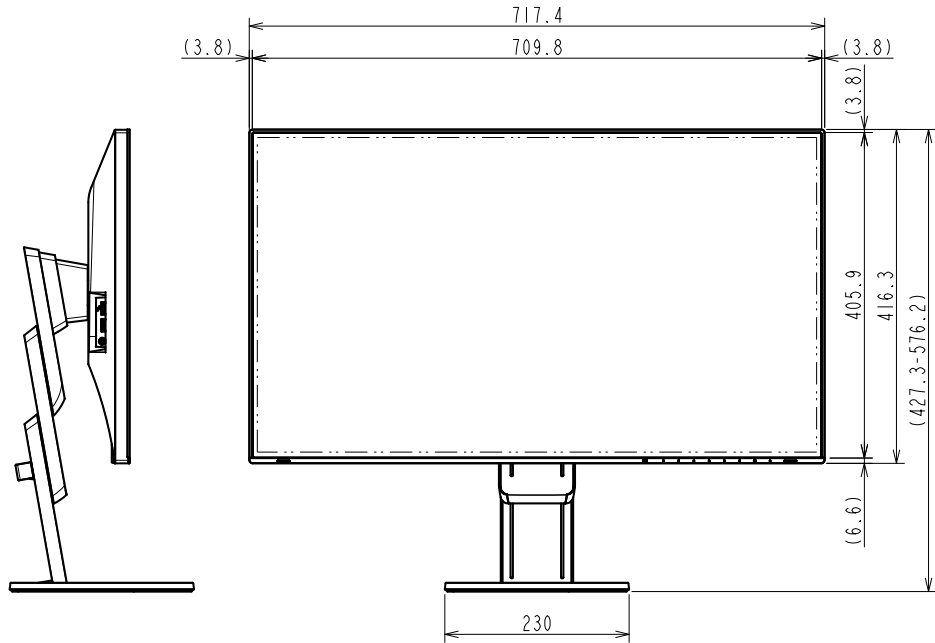

OUTLINE DIMENSIONS	
MODEL	EV3285
UNIT	mm
EIZO Corporation