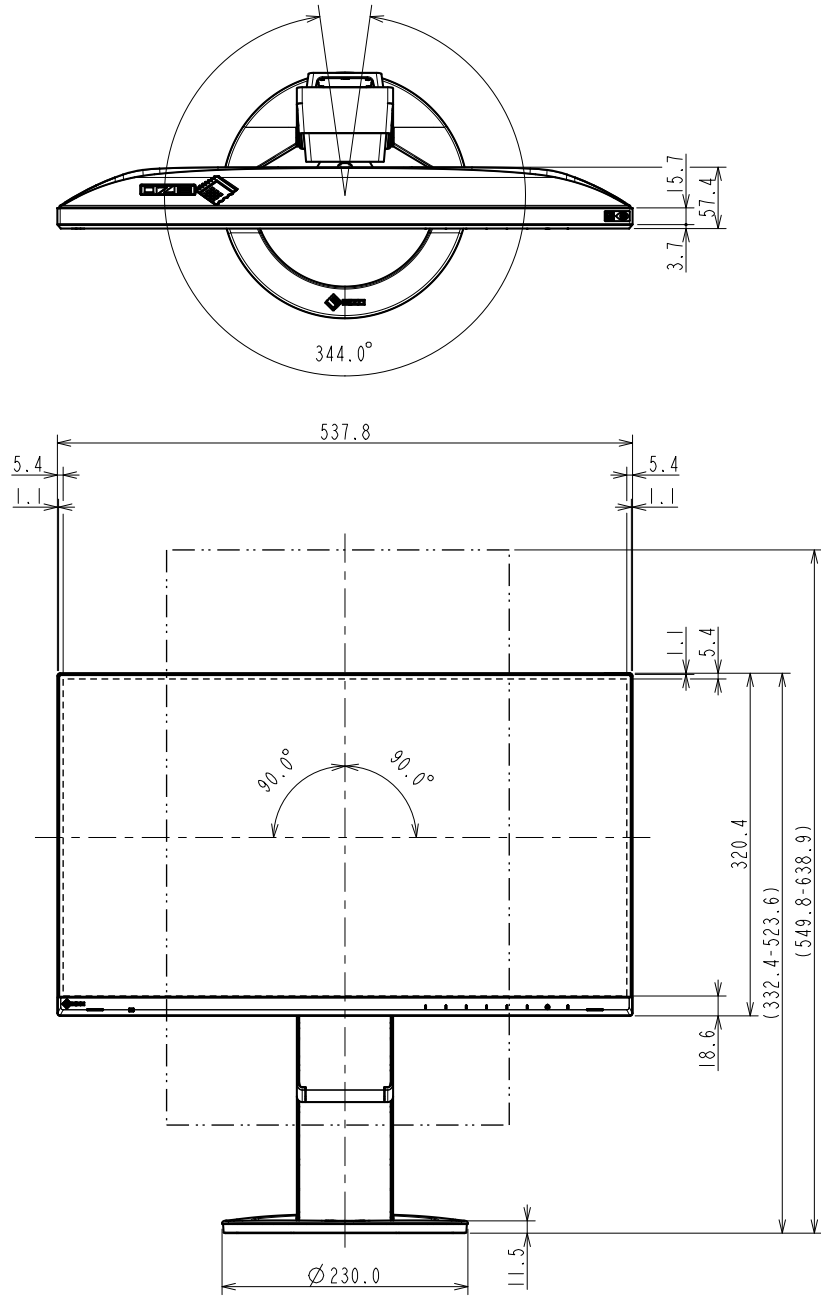

OUTLINE DIMENSIONS

MODEL EV2490

UNIT mm

EIZO Corporation

OUTLINE DIMENSIONS

MODEL EV2490

UNIT mm

EIZO Corporation