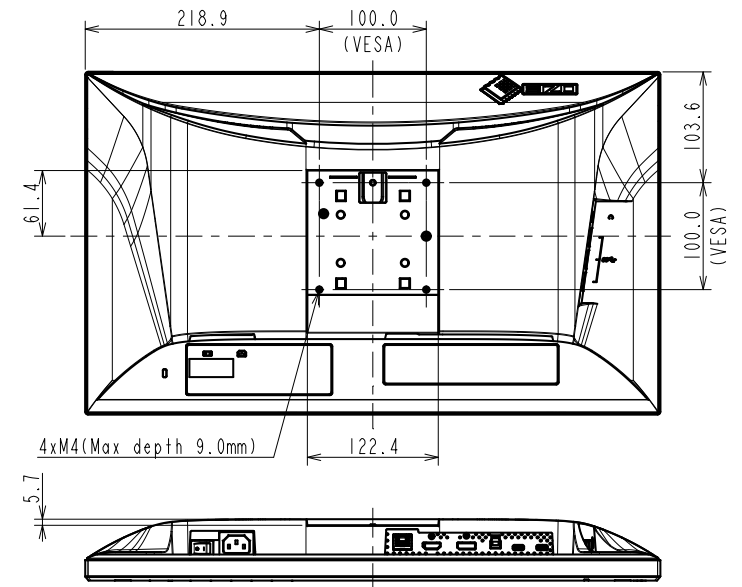

OUTLINE DIMENSIONS

MODEL EV2490

UNIT mm

EIZO Corporation

OUTLINE DIMENSIONS

MODEL EV2490

UNIT mm

EIZO Corporation