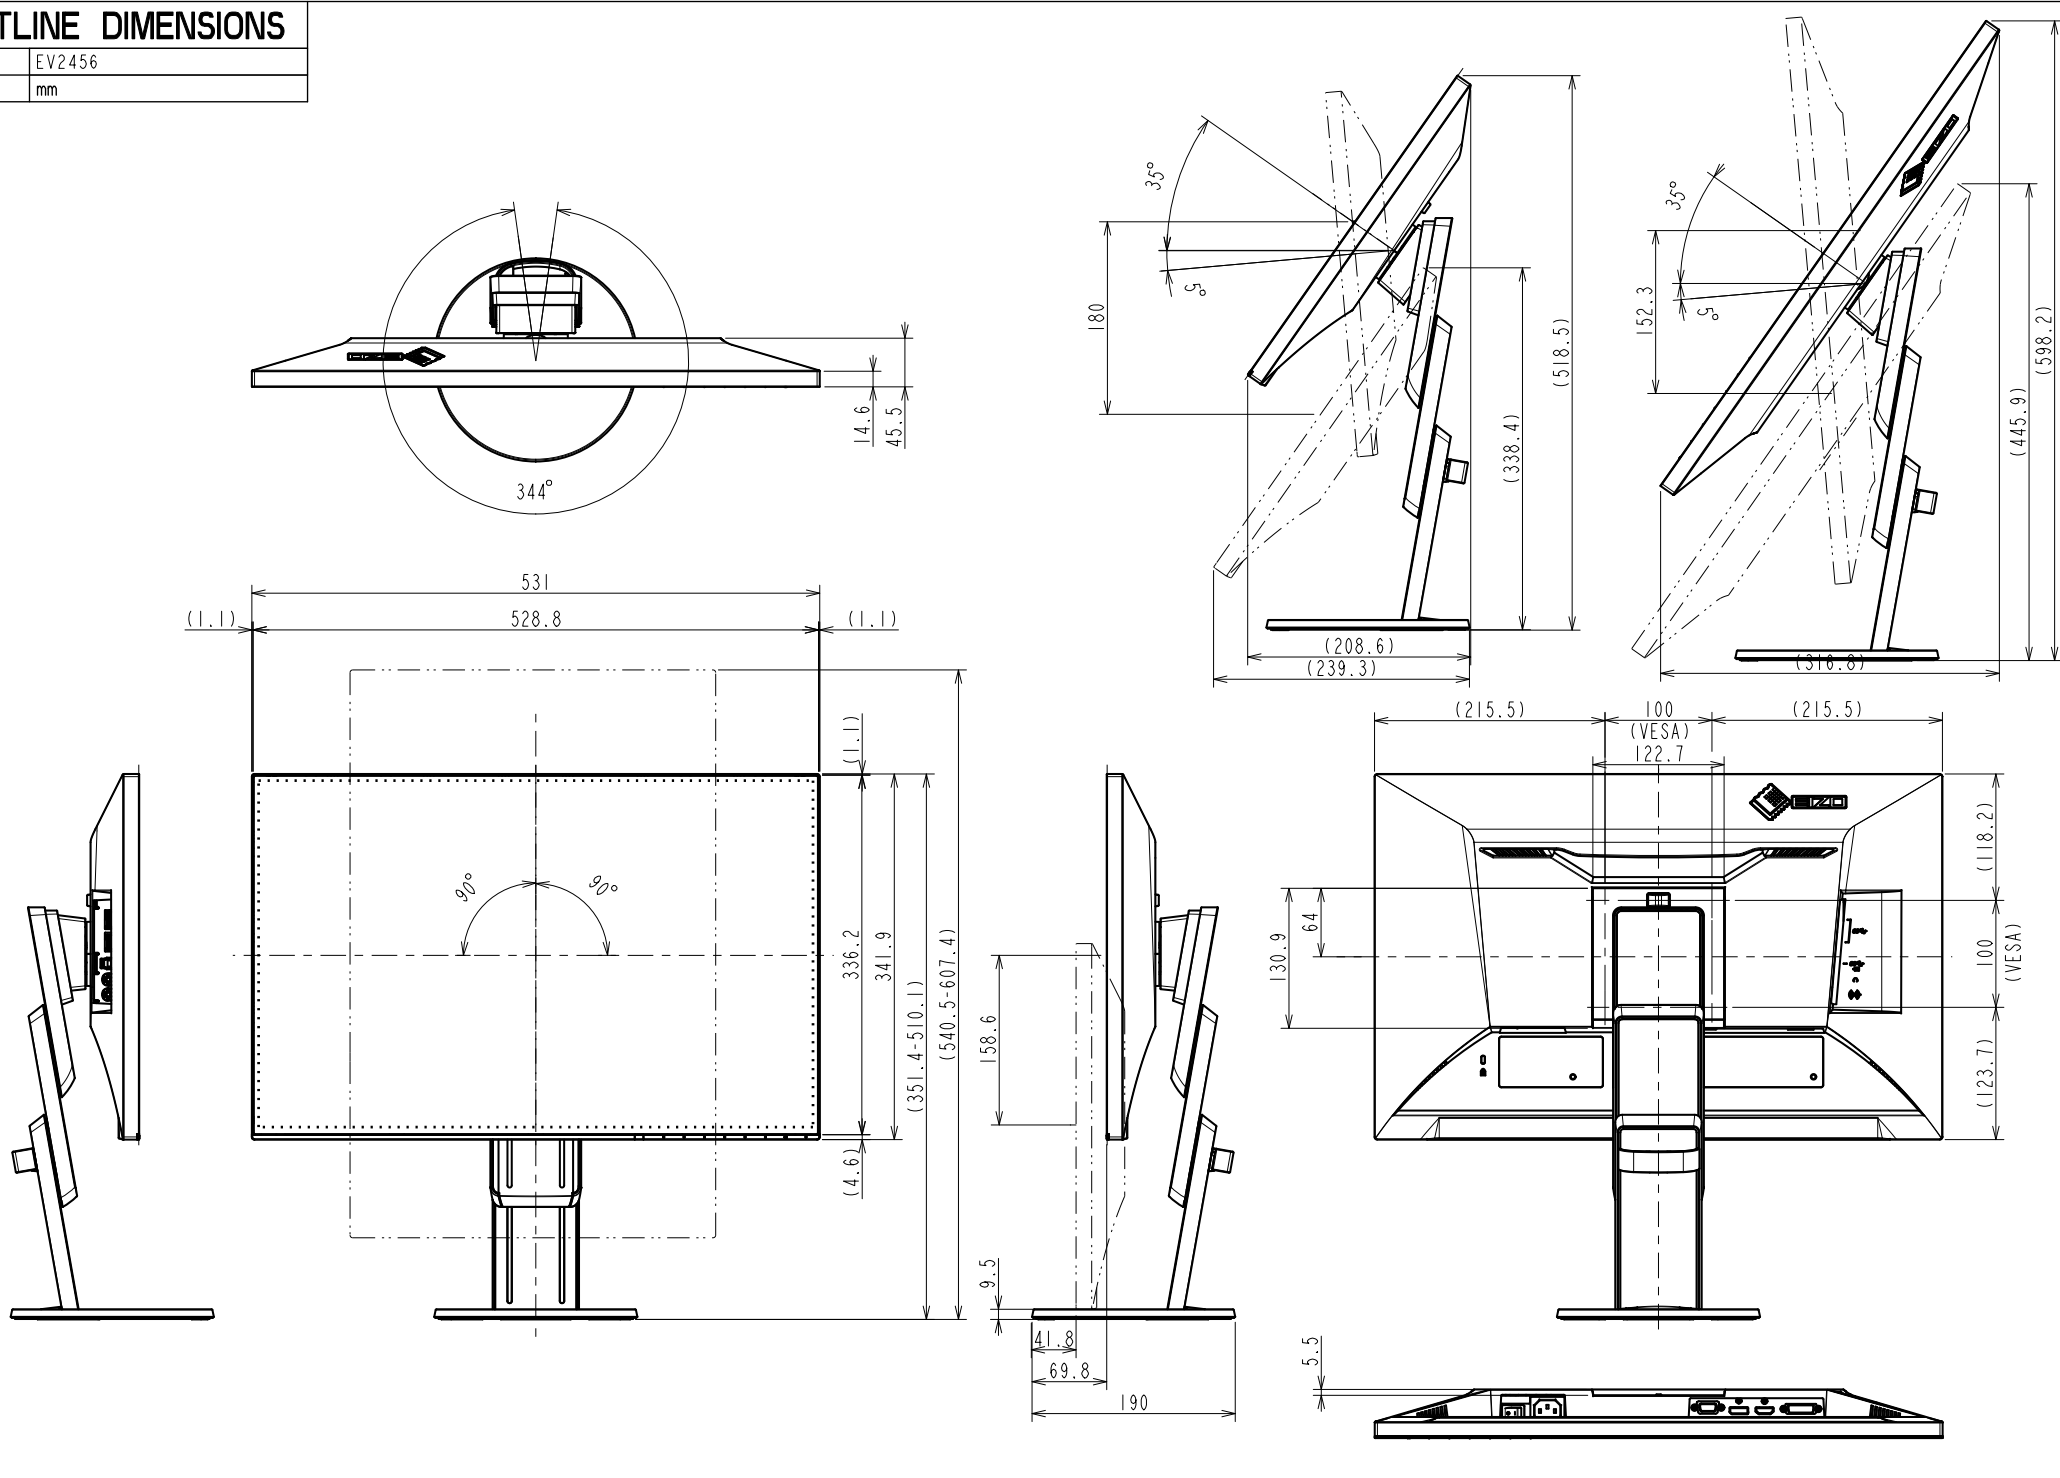

OUTLINE DIMENSIONS

MODEL	EV2456
UNIT	mm

OUTLINE DIMENSIONS

MODEL	EV2456
UNIT	mm