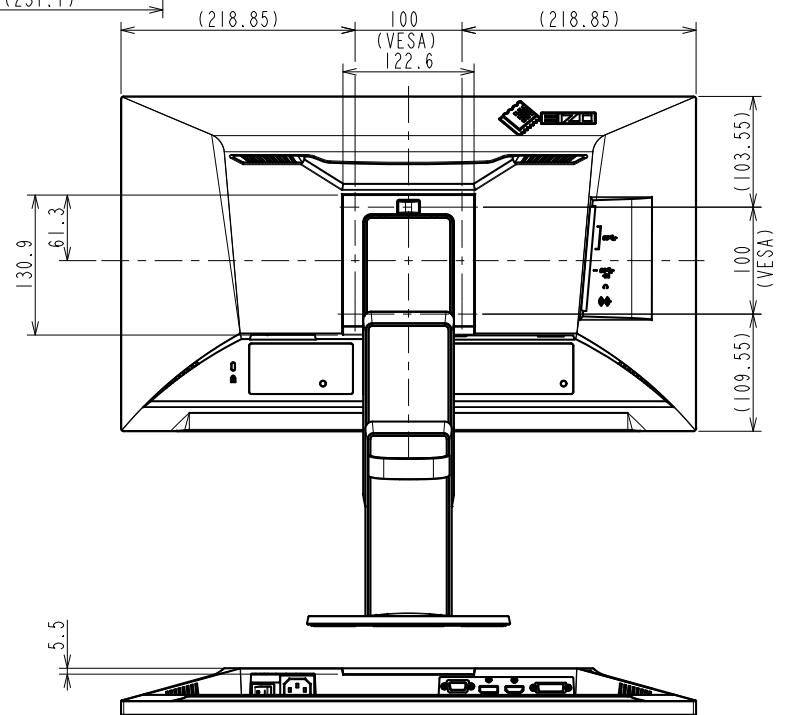

OUTLINE DIMENSIONS

MODEL	EV2451
UNIT	mm

OUTLINE DIMENSIONS

MODEL	EV2451
UNIT	mm