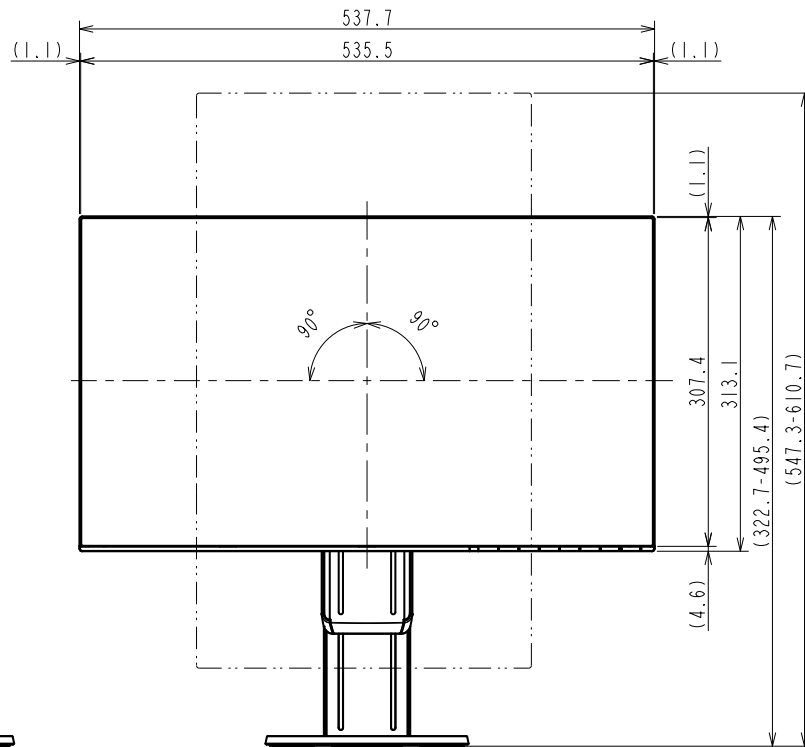

OUTLINE DIMENSIONS

MODEL	EV2451
UNIT	mm

OUTLINE DIMENSIONS

MODEL	EV2451
UNIT	mm