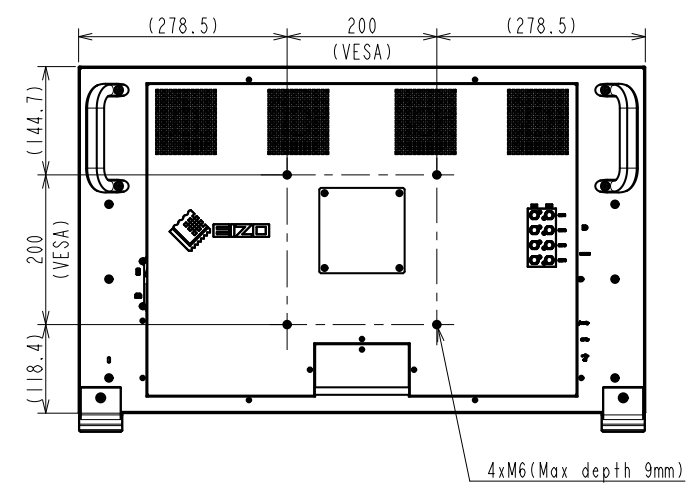

OUTLINE DIMENSIONS

MODEL	CG3146
UNIT	mm

EIZO Corporation

OUTLINE DIMENSIONS

MODEL	CG3146
UNIT	mm

EIZO Corporation