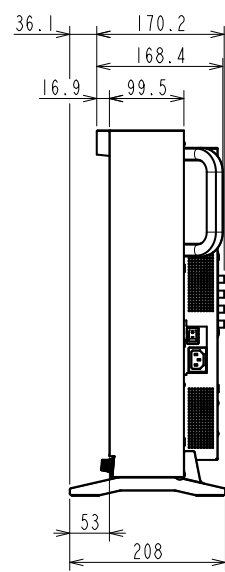

OUTLINE DIMENSIONS

MODEL	CG3146
UNIT	mm

EIZO Corporation

OUTLINE DIMENSIONS

MODEL	CG3146
UNIT	mm

EIZO Corporation