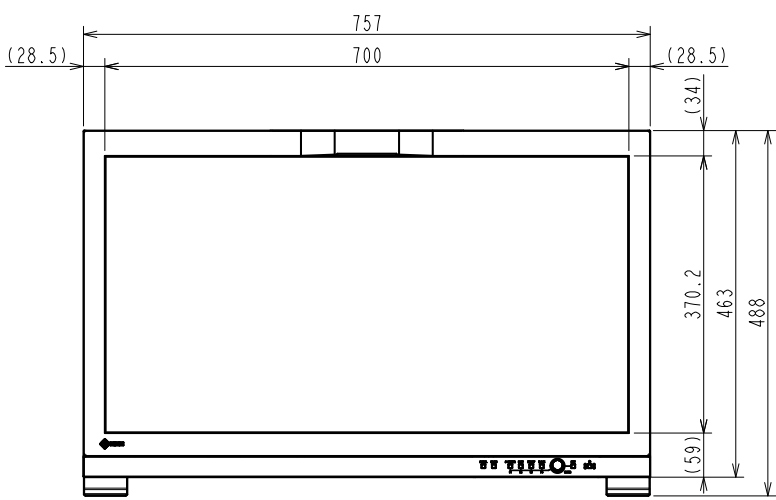

OUTLINE DIMENSIONS

MODEL	CG3146
UNIT	mm

EIZO Corporation

OUTLINE DIMENSIONS

MODEL	CG3146
UNIT	mm

EIZO Corporation