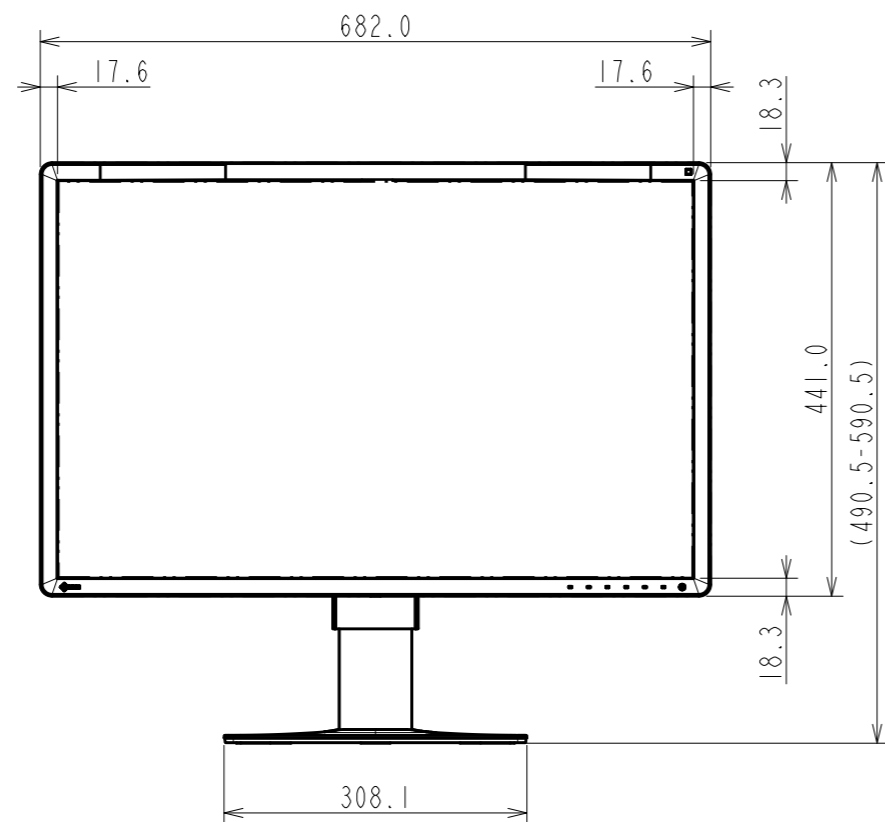

# OUTLINE DIMENSIONS

MODEL RX670

UNIT mm

**EIZO Corporation**

This drawing shows the state without RadiLight Focus(spotlight) and cable cover.