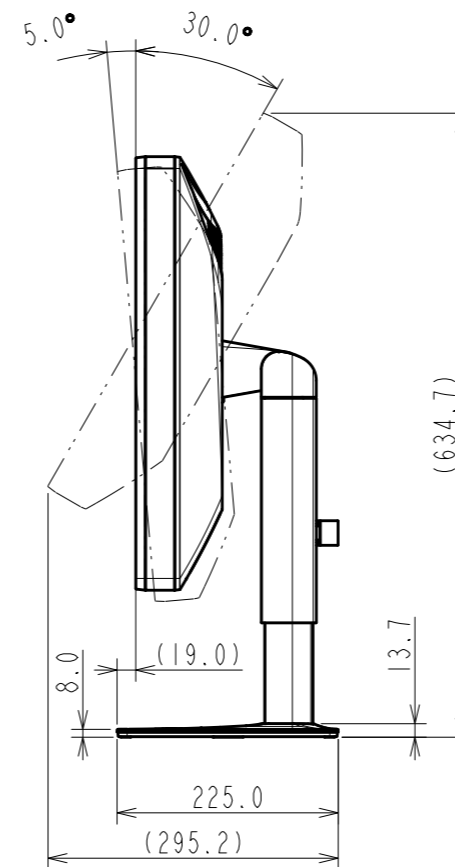

# OUTLINE DIMENSIONS

MODEL RX670

UNIT mm

**EIZO Corporation**

This drawing shows the state without RadiLight Focus(spotlight) and cable cover.