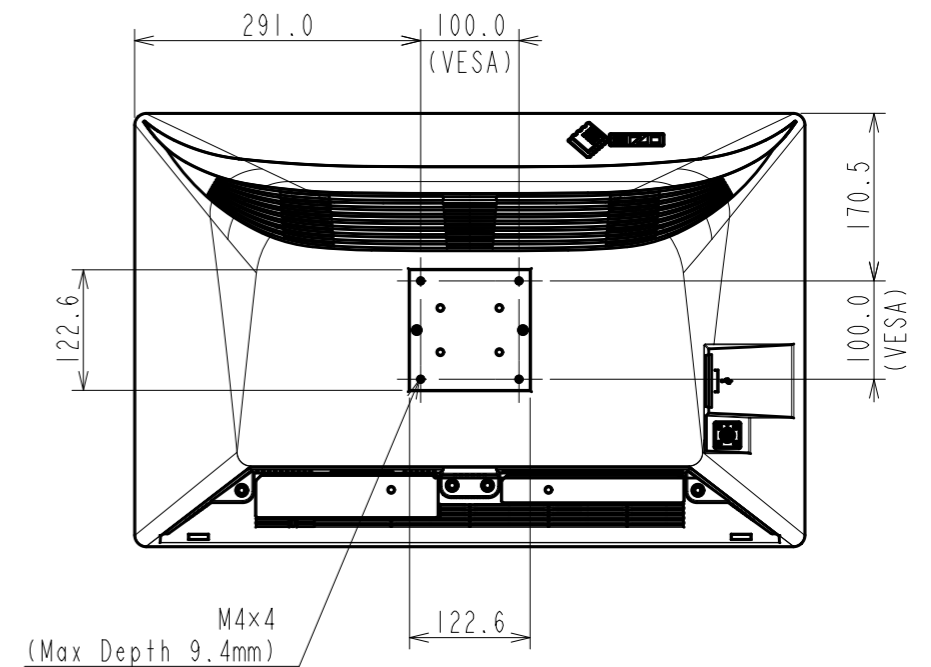

# OUTLINE DIMENSIONS

MODEL RX670

UNIT mm

**EIZO Corporation**

This drawing shows the state without RadiLight Focus(spotlight) and cable cover.