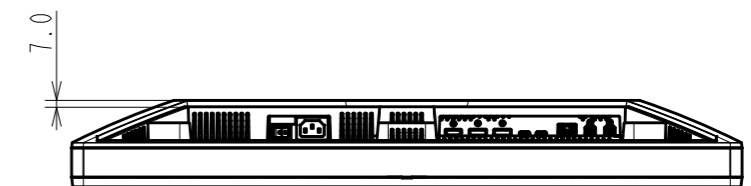

# OUTLINE DIMENSIONS

MODEL RX670

UNIT mm

**EIZO Corporation**

This drawing shows the state without RadiLight Focus(spotlight) and cable cover.