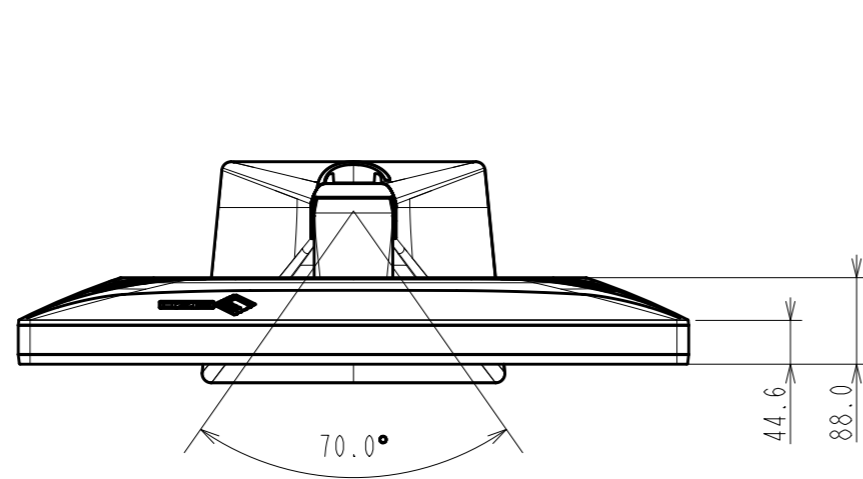

# OUTLINE DIMENSIONS

MODEL RX670

UNIT mm

**EIZO Corporation**

This drawing shows the state without RadiLight Focus(spotlight) and cable cover.