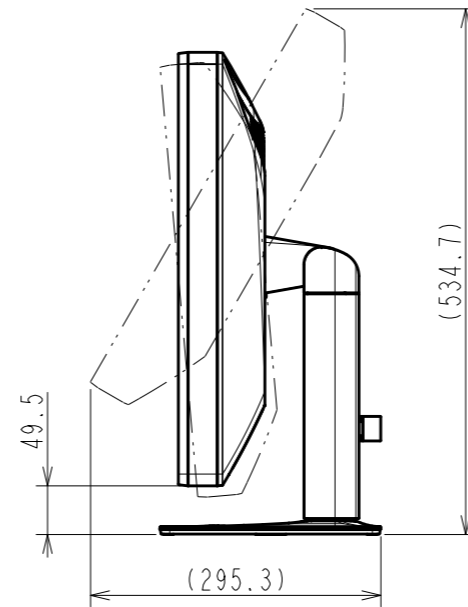

# OUTLINE DIMENSIONS

MODEL RX670

UNIT mm

**EIZO Corporation**

This drawing shows the state without RadiLight Focus(spotlight) and cable cover.