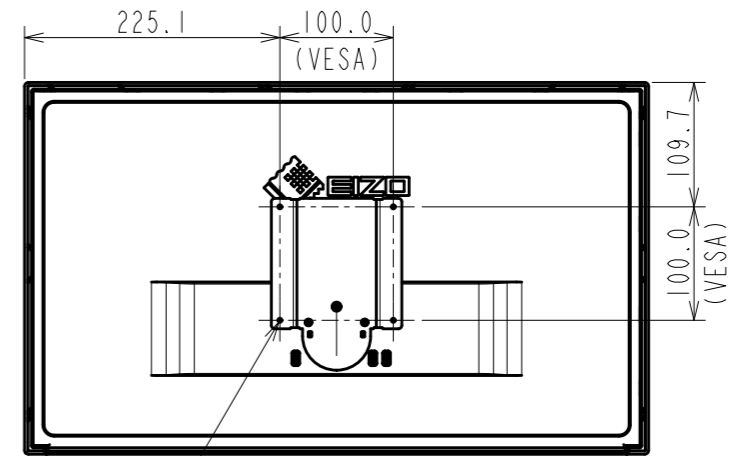

OUTLINE DIMENSIONS

MODEL FlexScan FLT

UNIT mm

EIZO Corporation

OUTLINE DIMENSIONS

MODEL FlexScan FLT

UNIT mm

EIZO Corporation

4xM4(Max Depth 14.8mm)

OUTLINE DIMENSIONS

MODEL FlexScan FLT

UNIT mm

EIZO Corporation