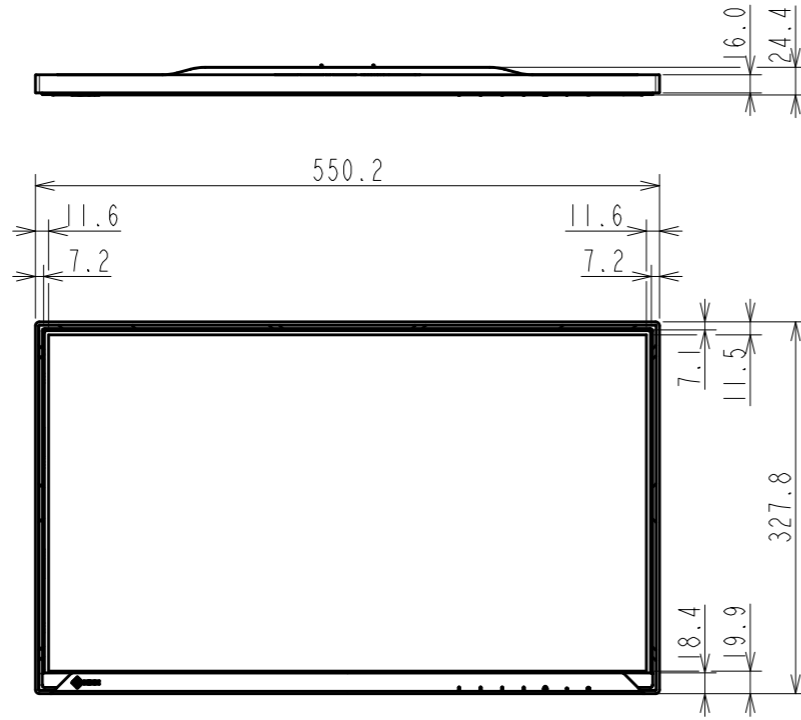

OUTLINE DIMENSIONS

MODEL FlexScan FLT

UNIT mm

EIZO Corporation

OUTLINE DIMENSIONS

MODEL FlexScan FLT

UNIT mm

EIZO Corporation

4xM4(Max Depth 14.8mm)

OUTLINE DIMENSIONS

MODEL FlexScan FLT

UNIT mm

EIZO Corporation