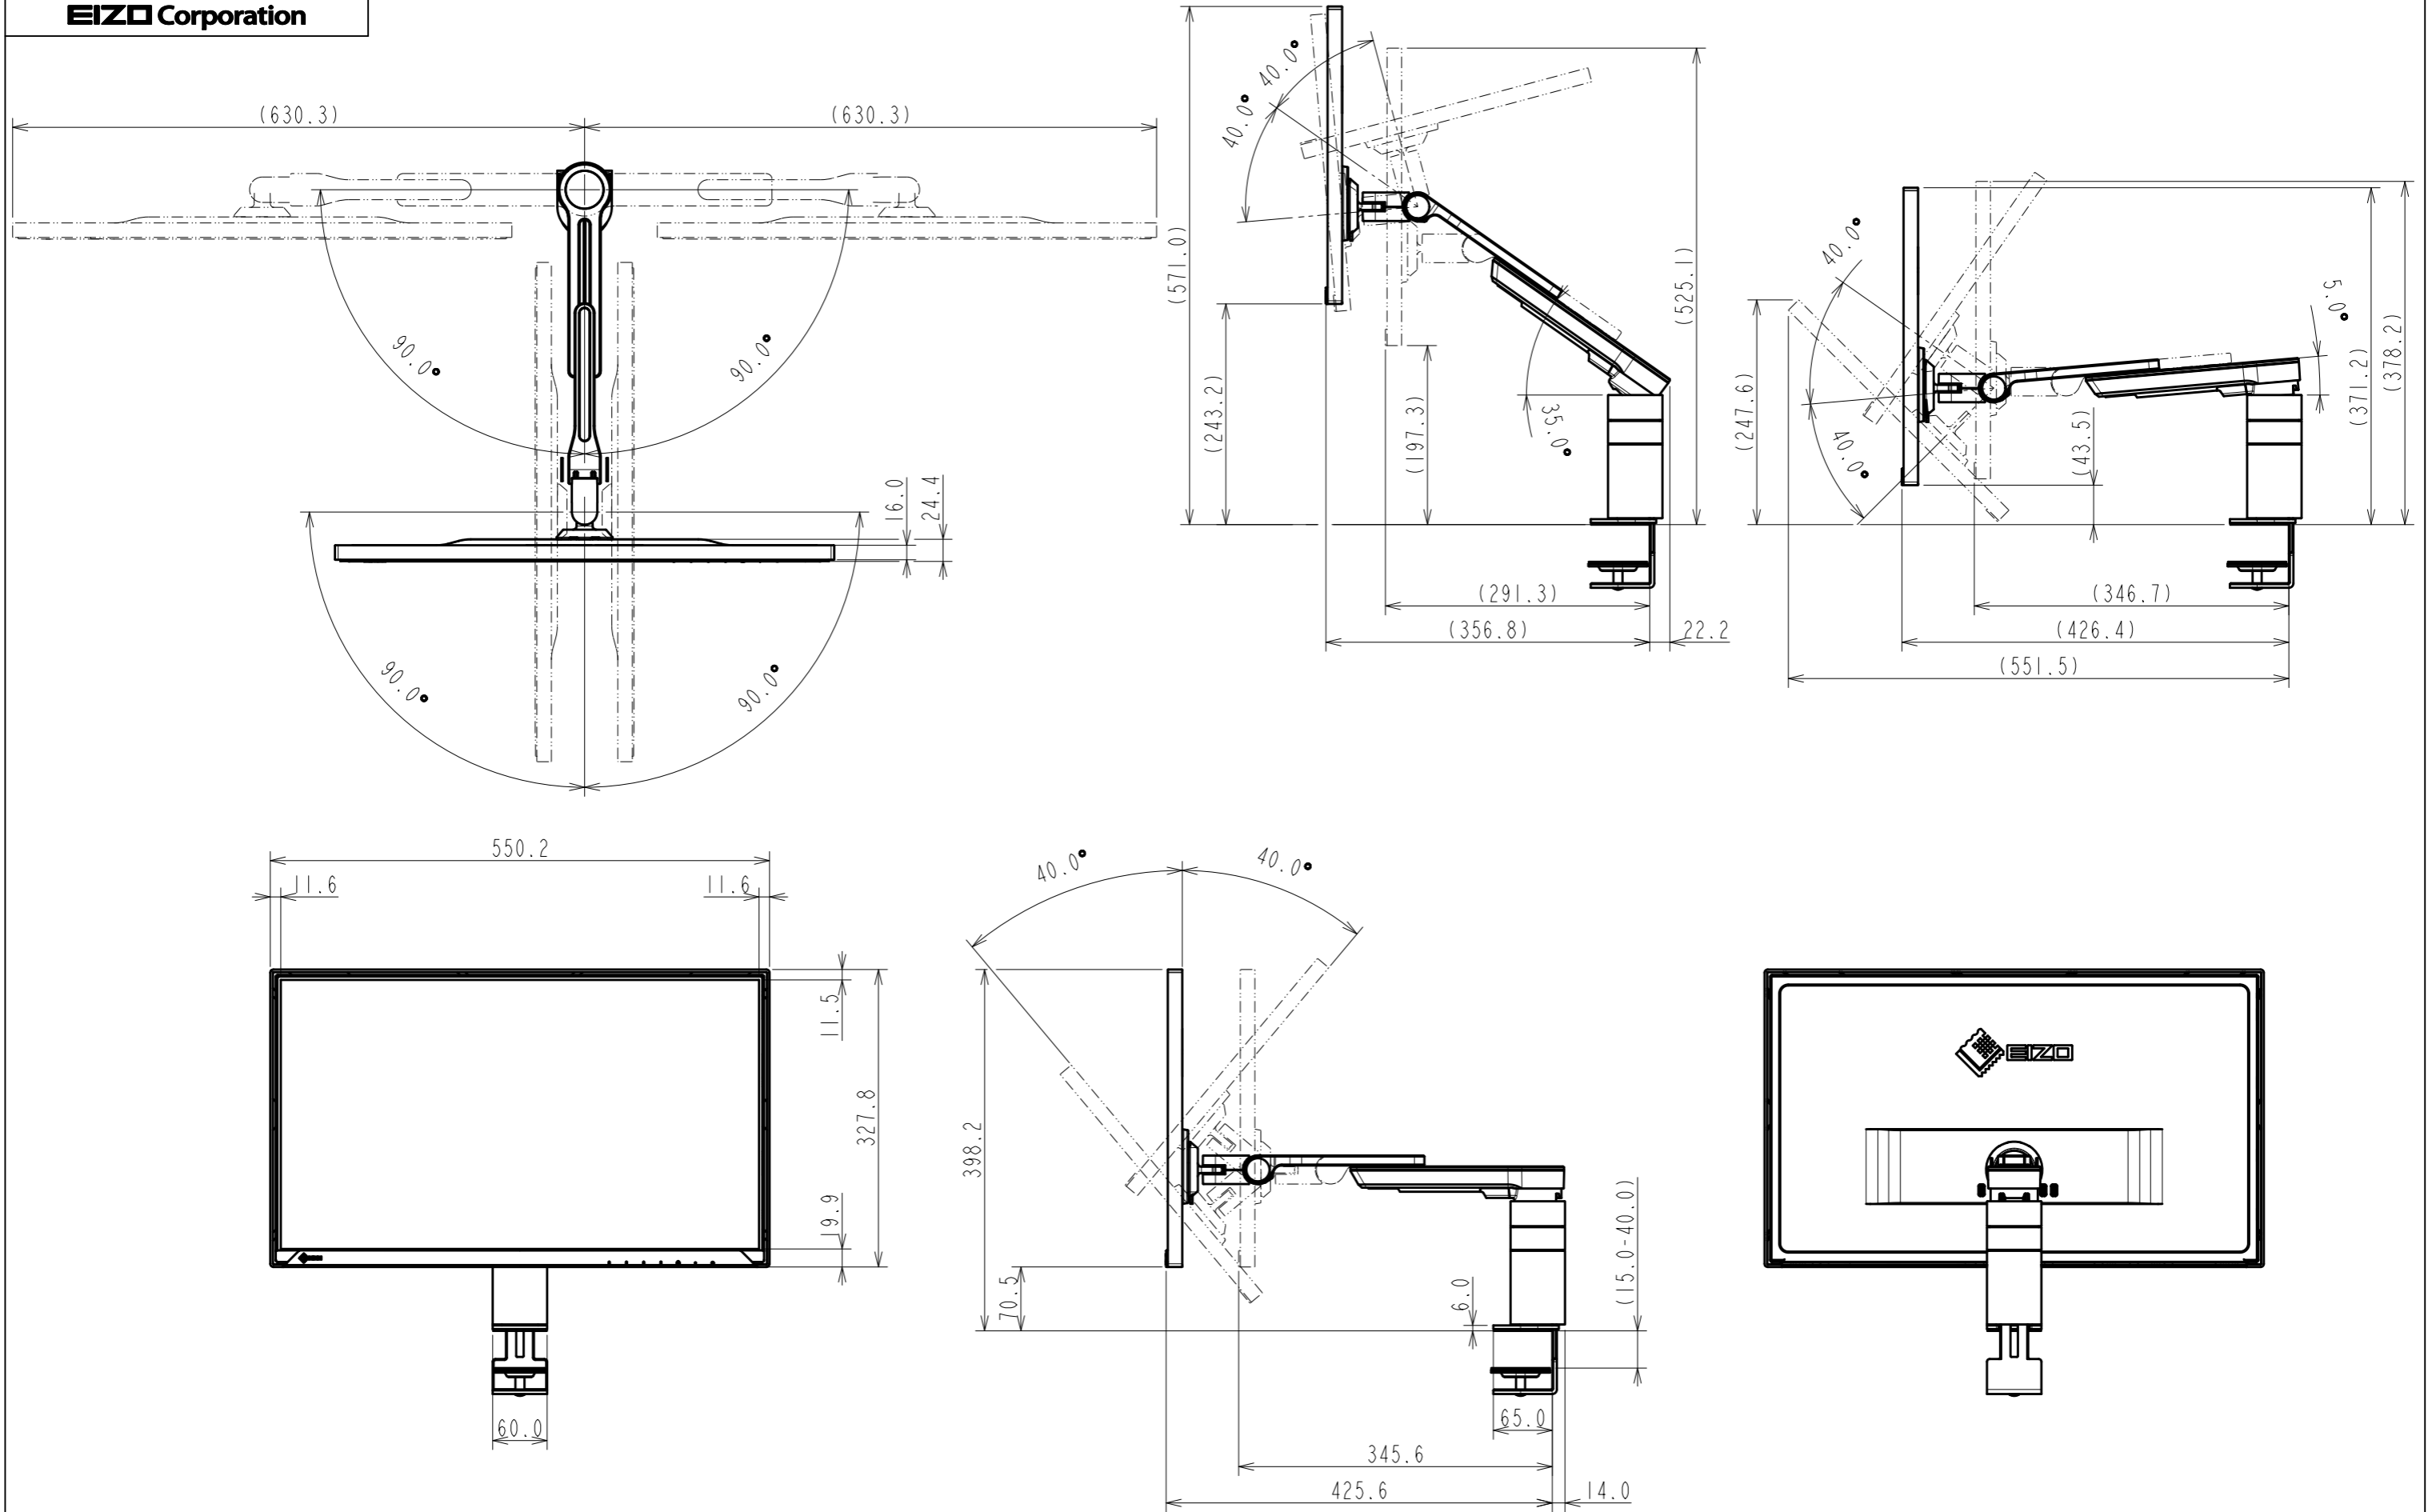

OUTLINE DIMENSIONS

MODEL FlexScan FLT

UNIT mm

EIZO Corporation

OUTLINE DIMENSIONS

MODEL FlexScan FLT

UNIT mm

EIZO Corporation

4xM4(Max Depth 14.8mm)

OUTLINE DIMENSIONS

MODEL FlexScan FLT

UNIT mm

EIZO Corporation