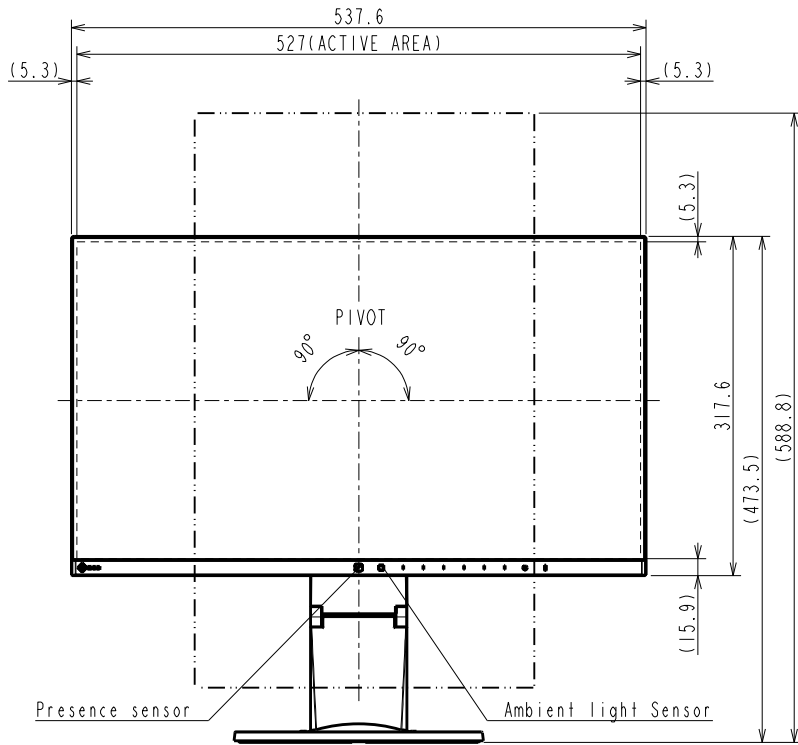

EV2450-Z

Unit: mm

MONITOR BOTTOM VIEW