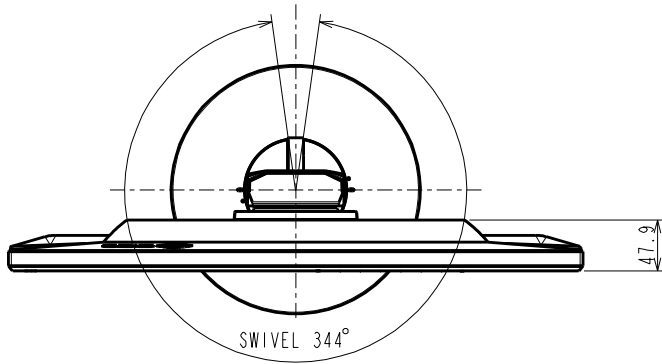

EV2450-Z

Unit: mm

MONITOR BOTTOM VIEW