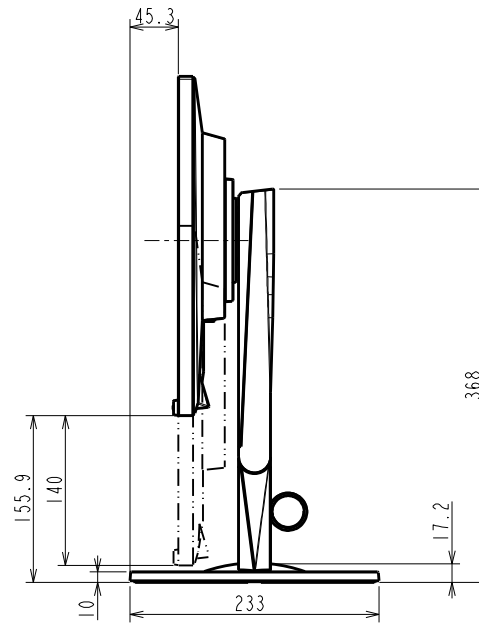

EV2450-Z

Unit: mm

MONITOR BOTTOM VIEW