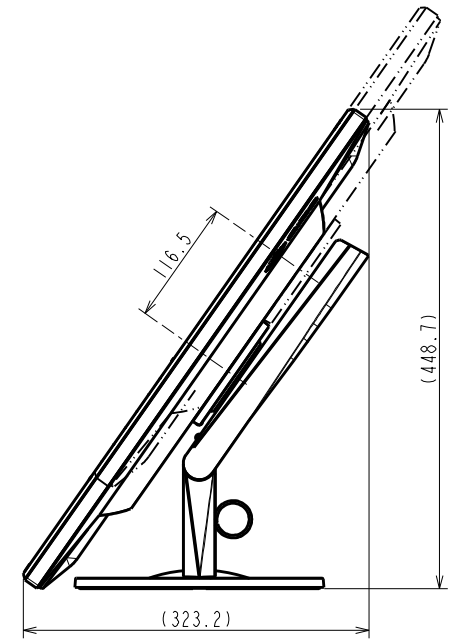

EV2450-Z

Unit: mm

MONITOR BOTTOM VIEW