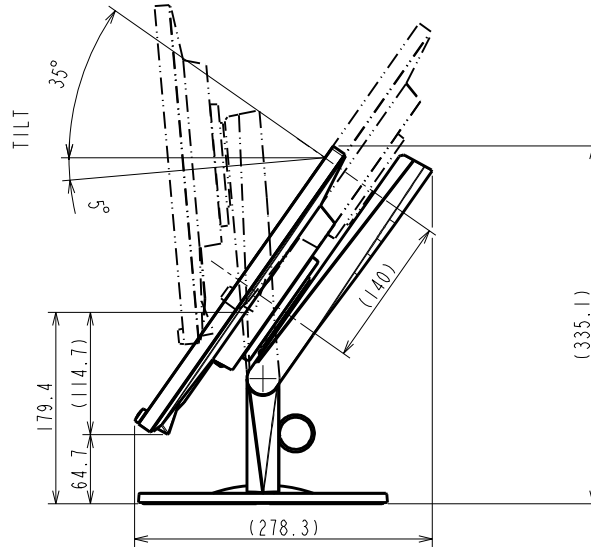

EV2450-Z

Unit: mm

MONITOR BOTTOM VIEW