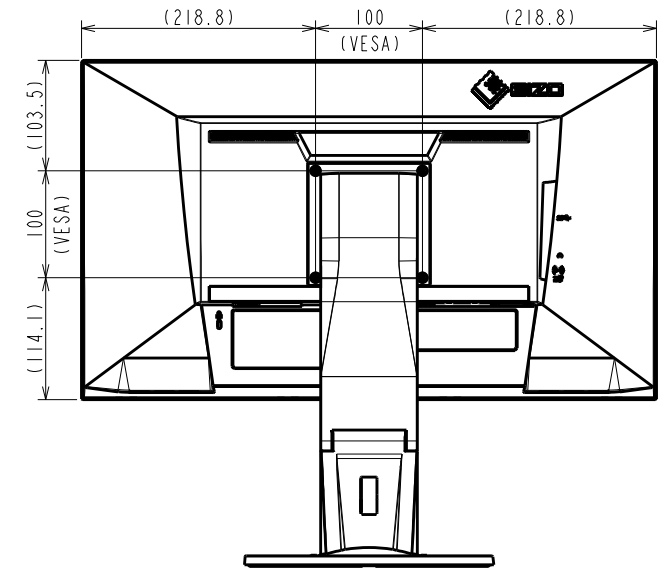

EV2450-Z

Unit: mm

MONITOR BOTTOM VIEW