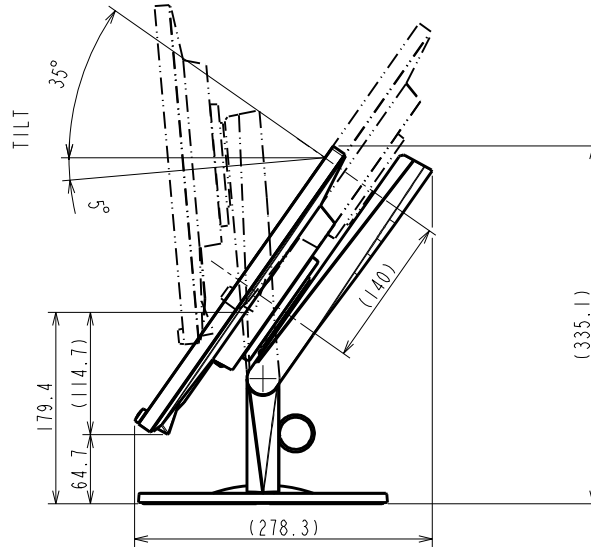

EV2450-M

Unit: mm

MONITOR BOTTOM VIEW