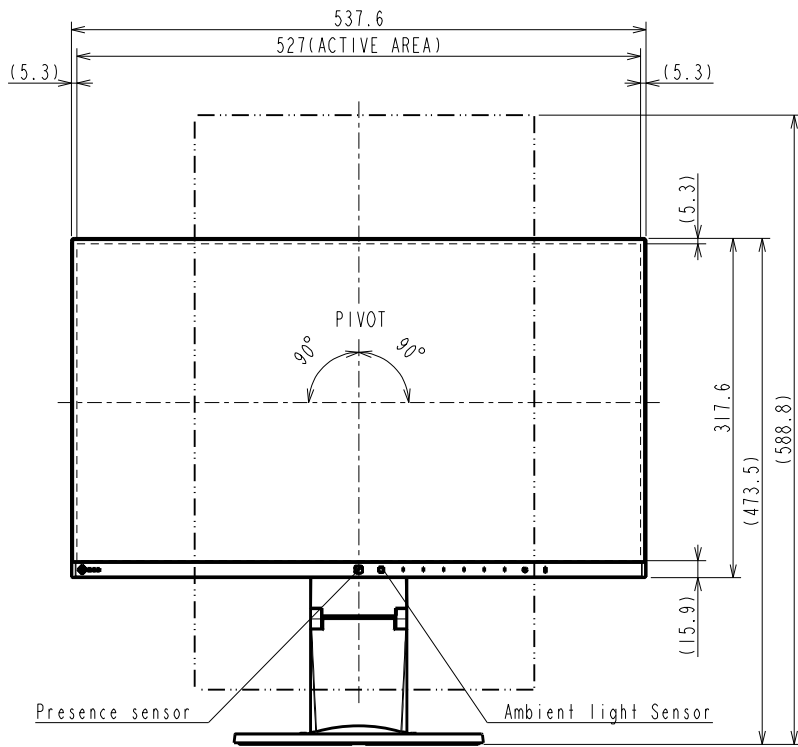

EV2450-M

Unit: mm

MONITOR BOTTOM VIEW