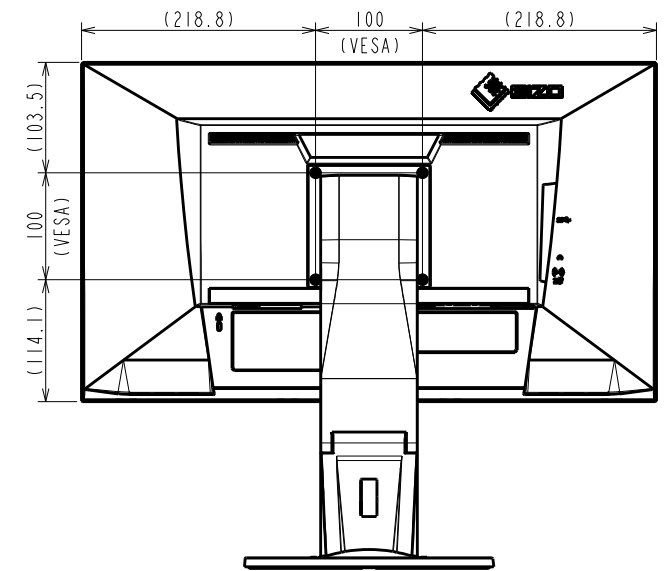

EV2450-M

Unit: mm

MONITOR BOTTOM VIEW