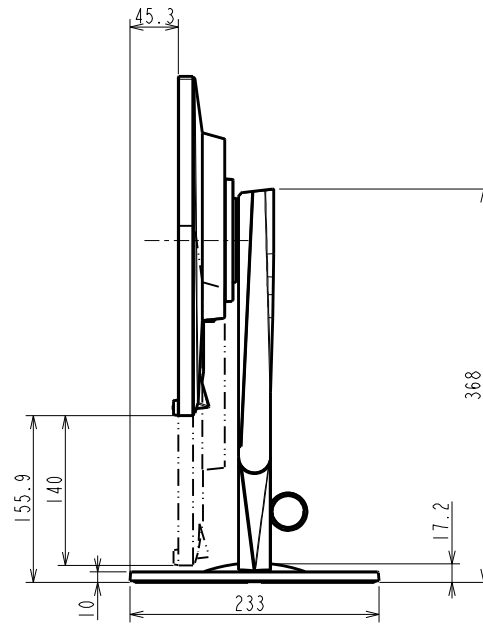

EV2450-M

Unit: mm

MONITOR BOTTOM VIEW