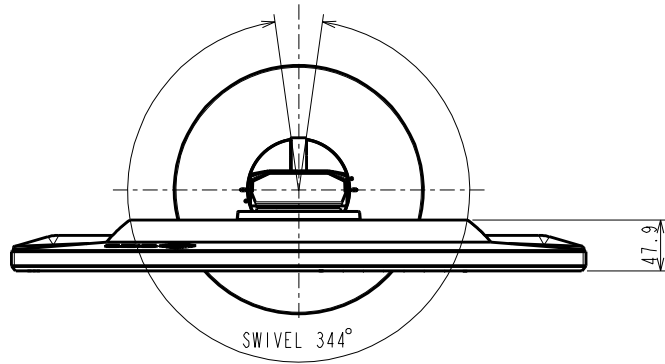

EV2450-M

Unit: mm

MONITOR BOTTOM VIEW