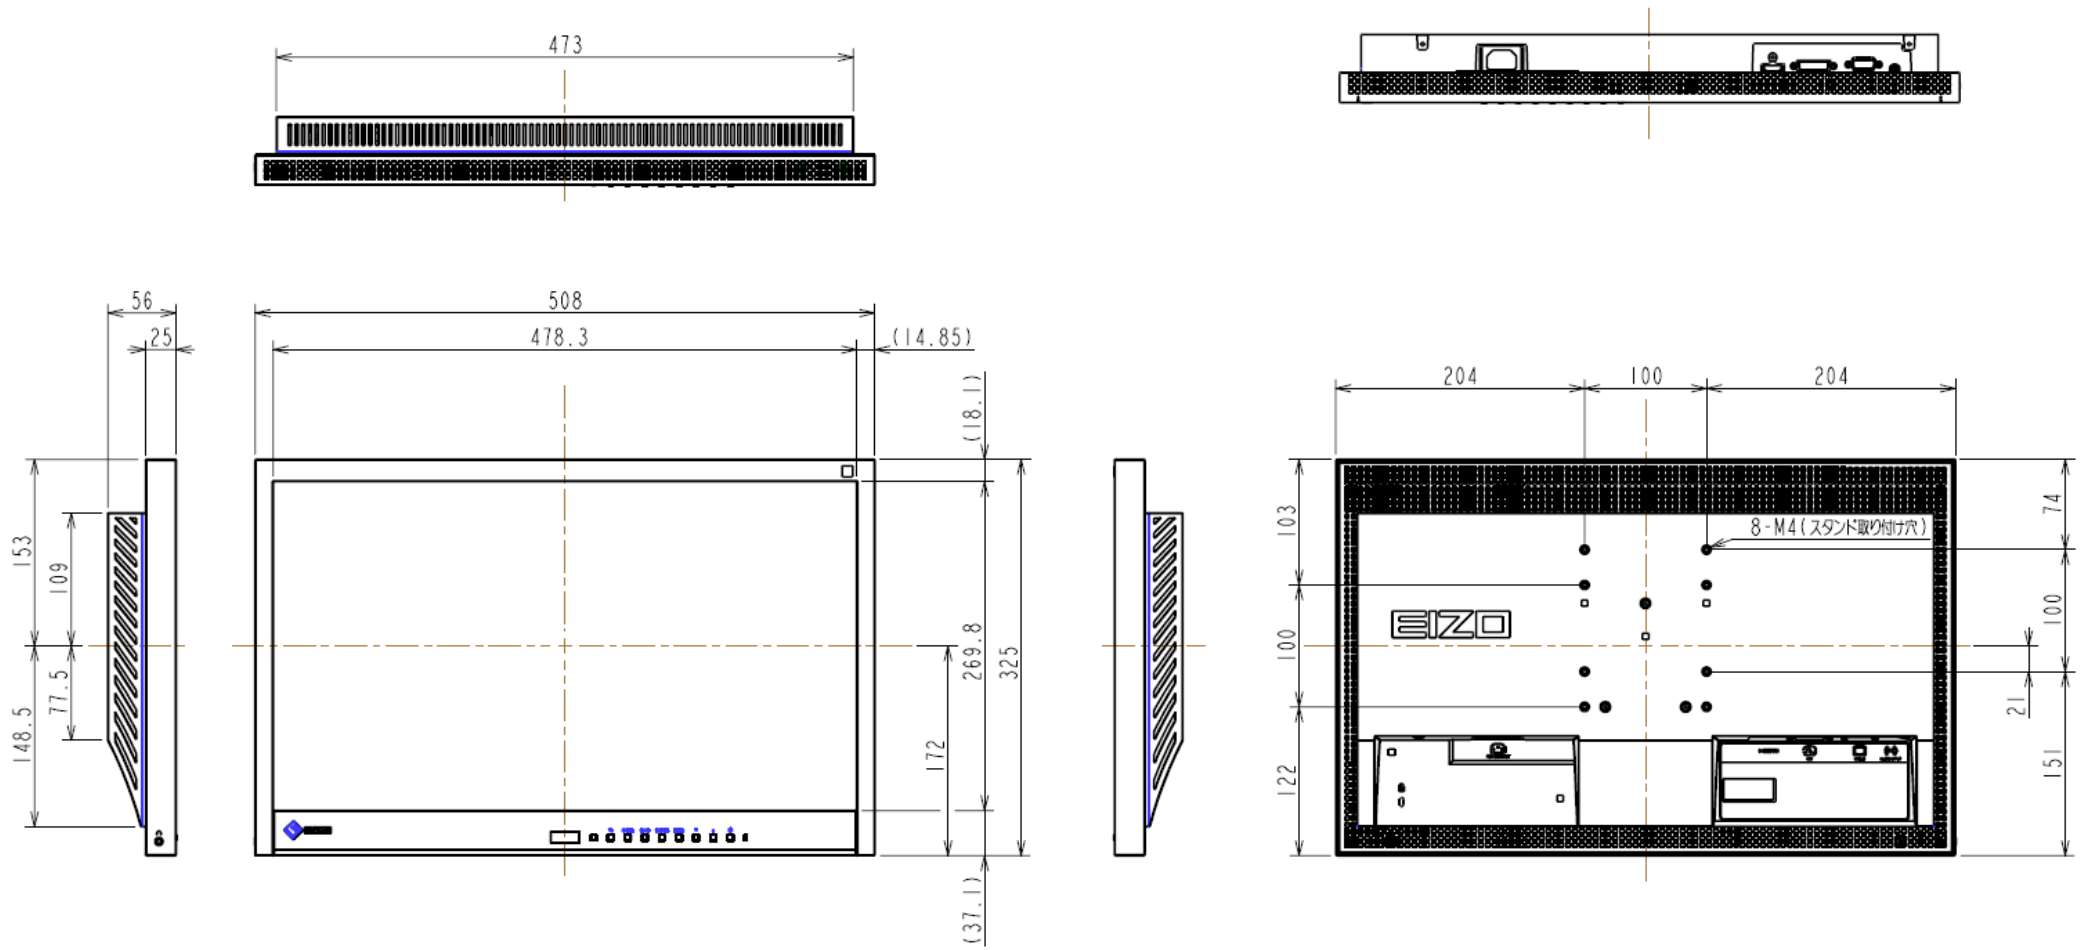

Model	EV2116W-A
Unit	mm

●With stand

Model	EV2116W-A
Unit	mm

●Without stand

Model	EV2116W-A
Unit	mm

● With PC-stand (-APX)