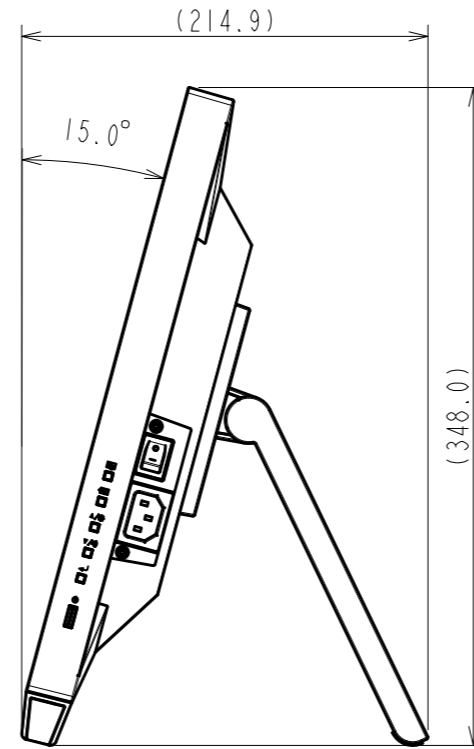

OUTLINE DIMENSIONS

MODEL FDS1783T

UNIT mm

EIZO Corporation

OUTLINE DIMENSIONS

MODEL FDS1783T

UNIT mm

EIZO Corporation

OUTLINE DIMENSIONS

MODEL FDS1783T

UNIT mm

EIZO Corporation