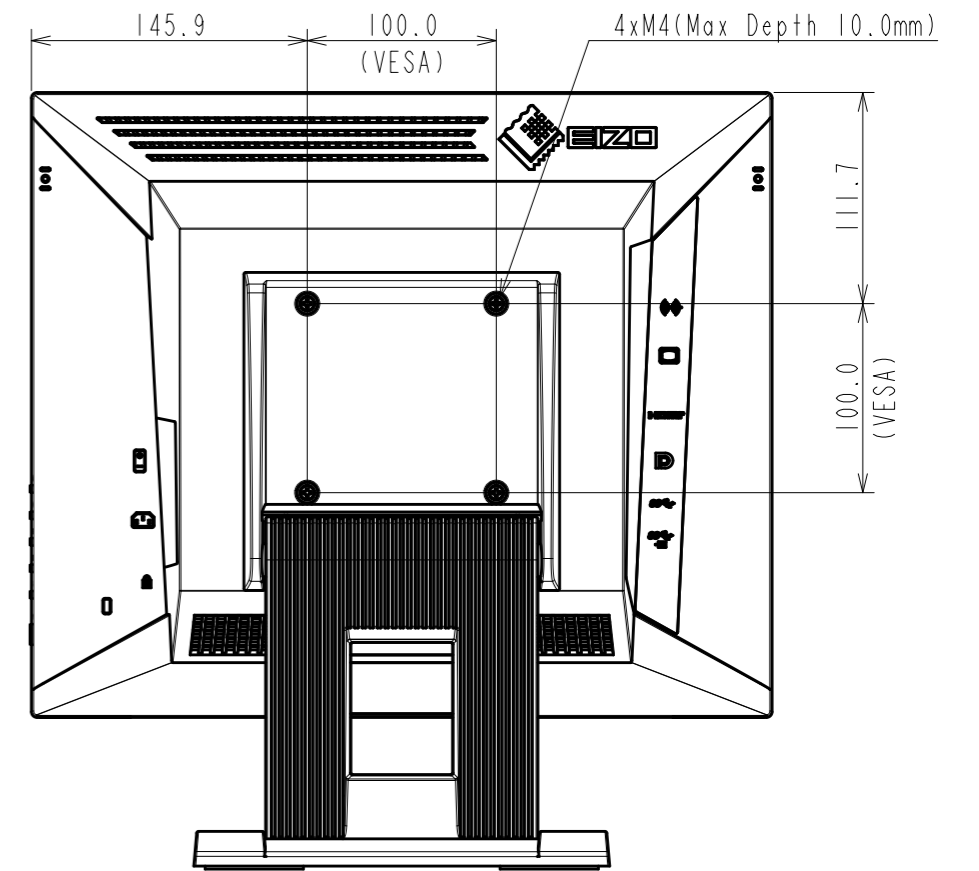

OUTLINE DIMENSIONS

MODEL FDS1783T

UNIT mm

EIZO Corporation

OUTLINE DIMENSIONS

MODEL FDS1783T

UNIT mm

EIZO Corporation

OUTLINE DIMENSIONS

MODEL FDS1783T

UNIT mm

EIZO Corporation