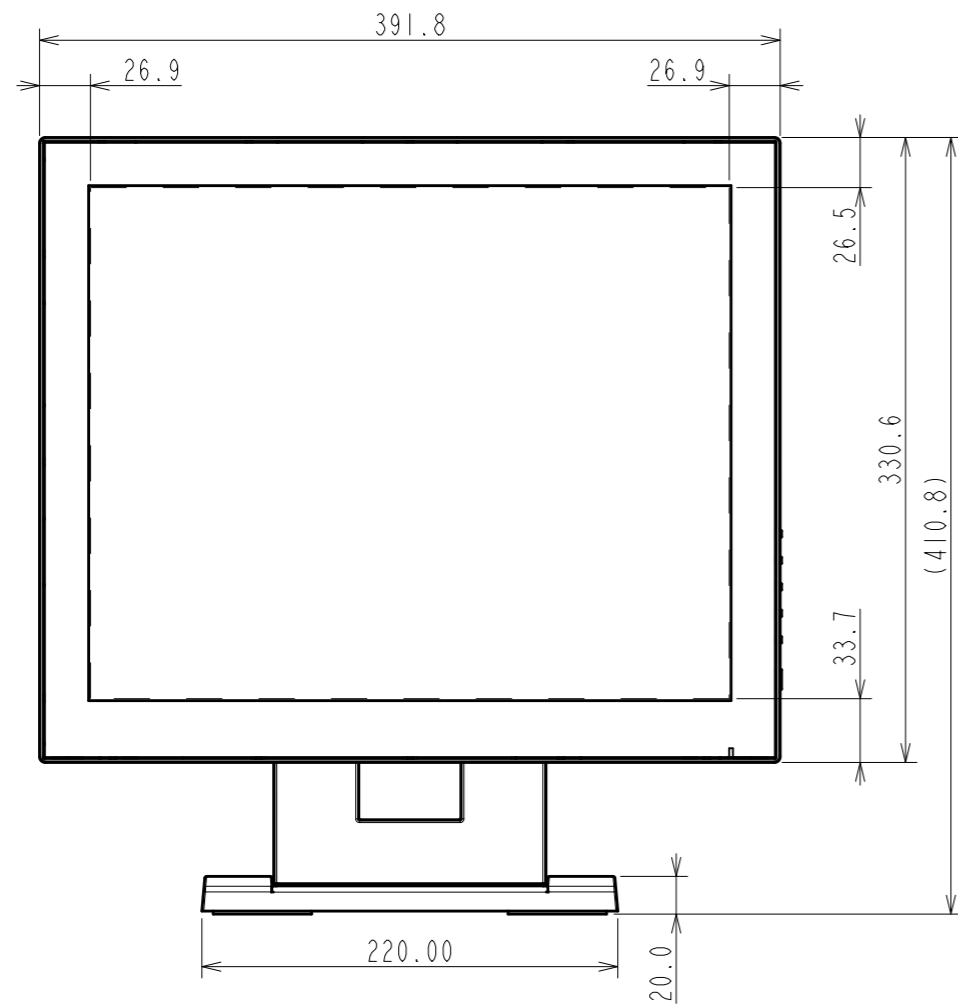

OUTLINE DIMENSIONS

MODEL FDS1783T

UNIT mm

EIZO Corporation

OUTLINE DIMENSIONS

MODEL FDS1783T

UNIT mm

EIZO Corporation

OUTLINE DIMENSIONS

MODEL FDS1783T

UNIT mm

EIZO Corporation