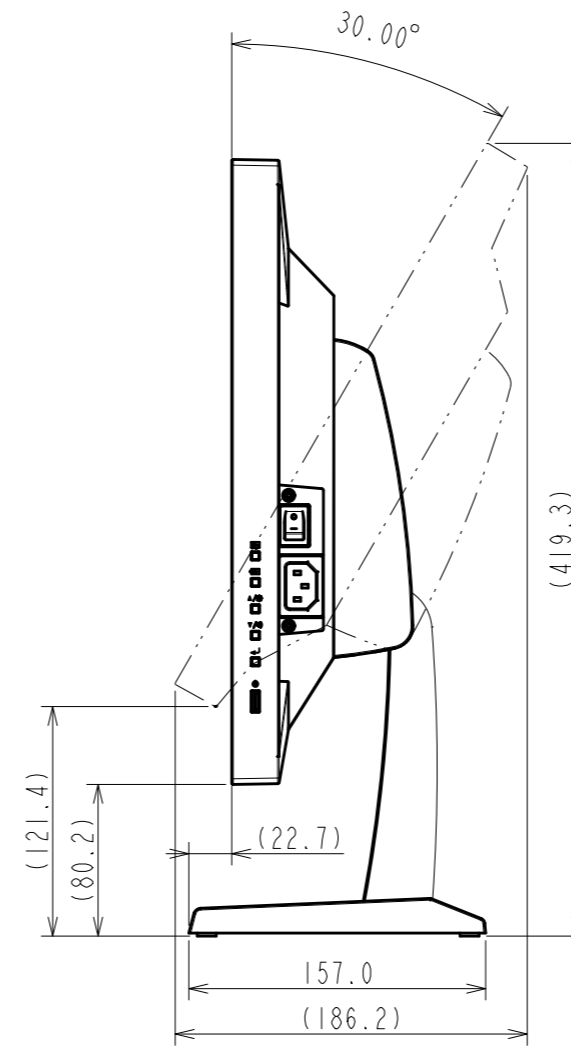

OUTLINE DIMENSIONS

MODEL FDS1783T

UNIT mm

EIZO Corporation

OUTLINE DIMENSIONS

MODEL FDS1783T

UNIT mm

EIZO Corporation

OUTLINE DIMENSIONS

MODEL FDS1783T

UNIT mm

EIZO Corporation