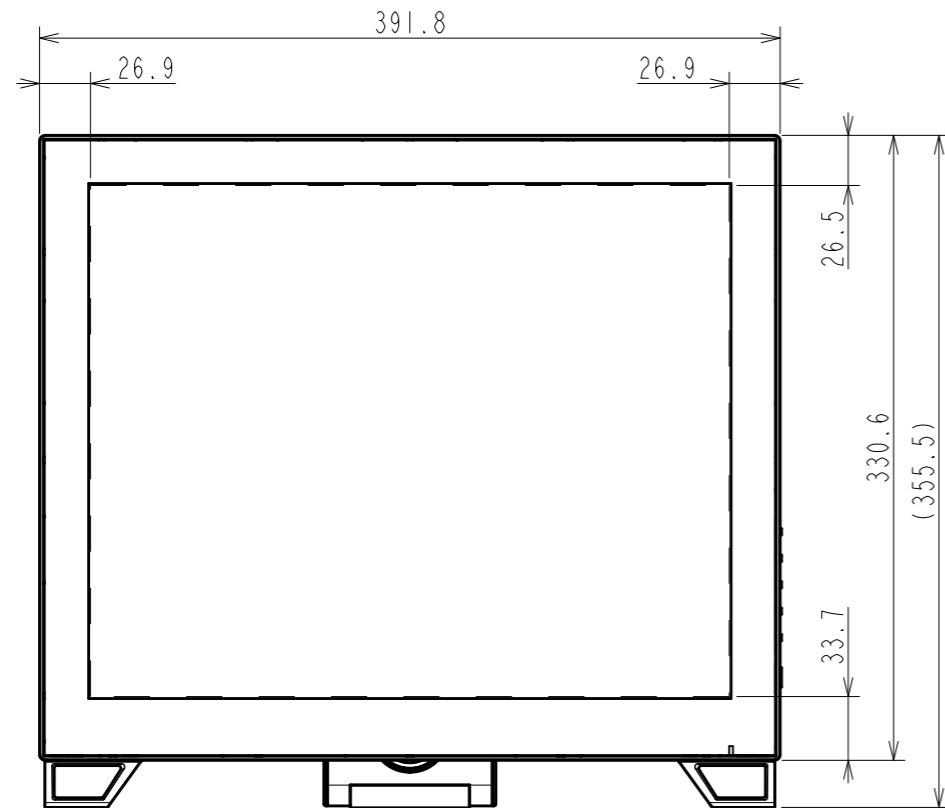

OUTLINE DIMENSIONS

MODEL FDS1783T

UNIT mm

EIZO Corporation

OUTLINE DIMENSIONS

MODEL FDS1783T

UNIT mm

EIZO Corporation

OUTLINE DIMENSIONS

MODEL FDS1783T

UNIT mm

EIZO Corporation