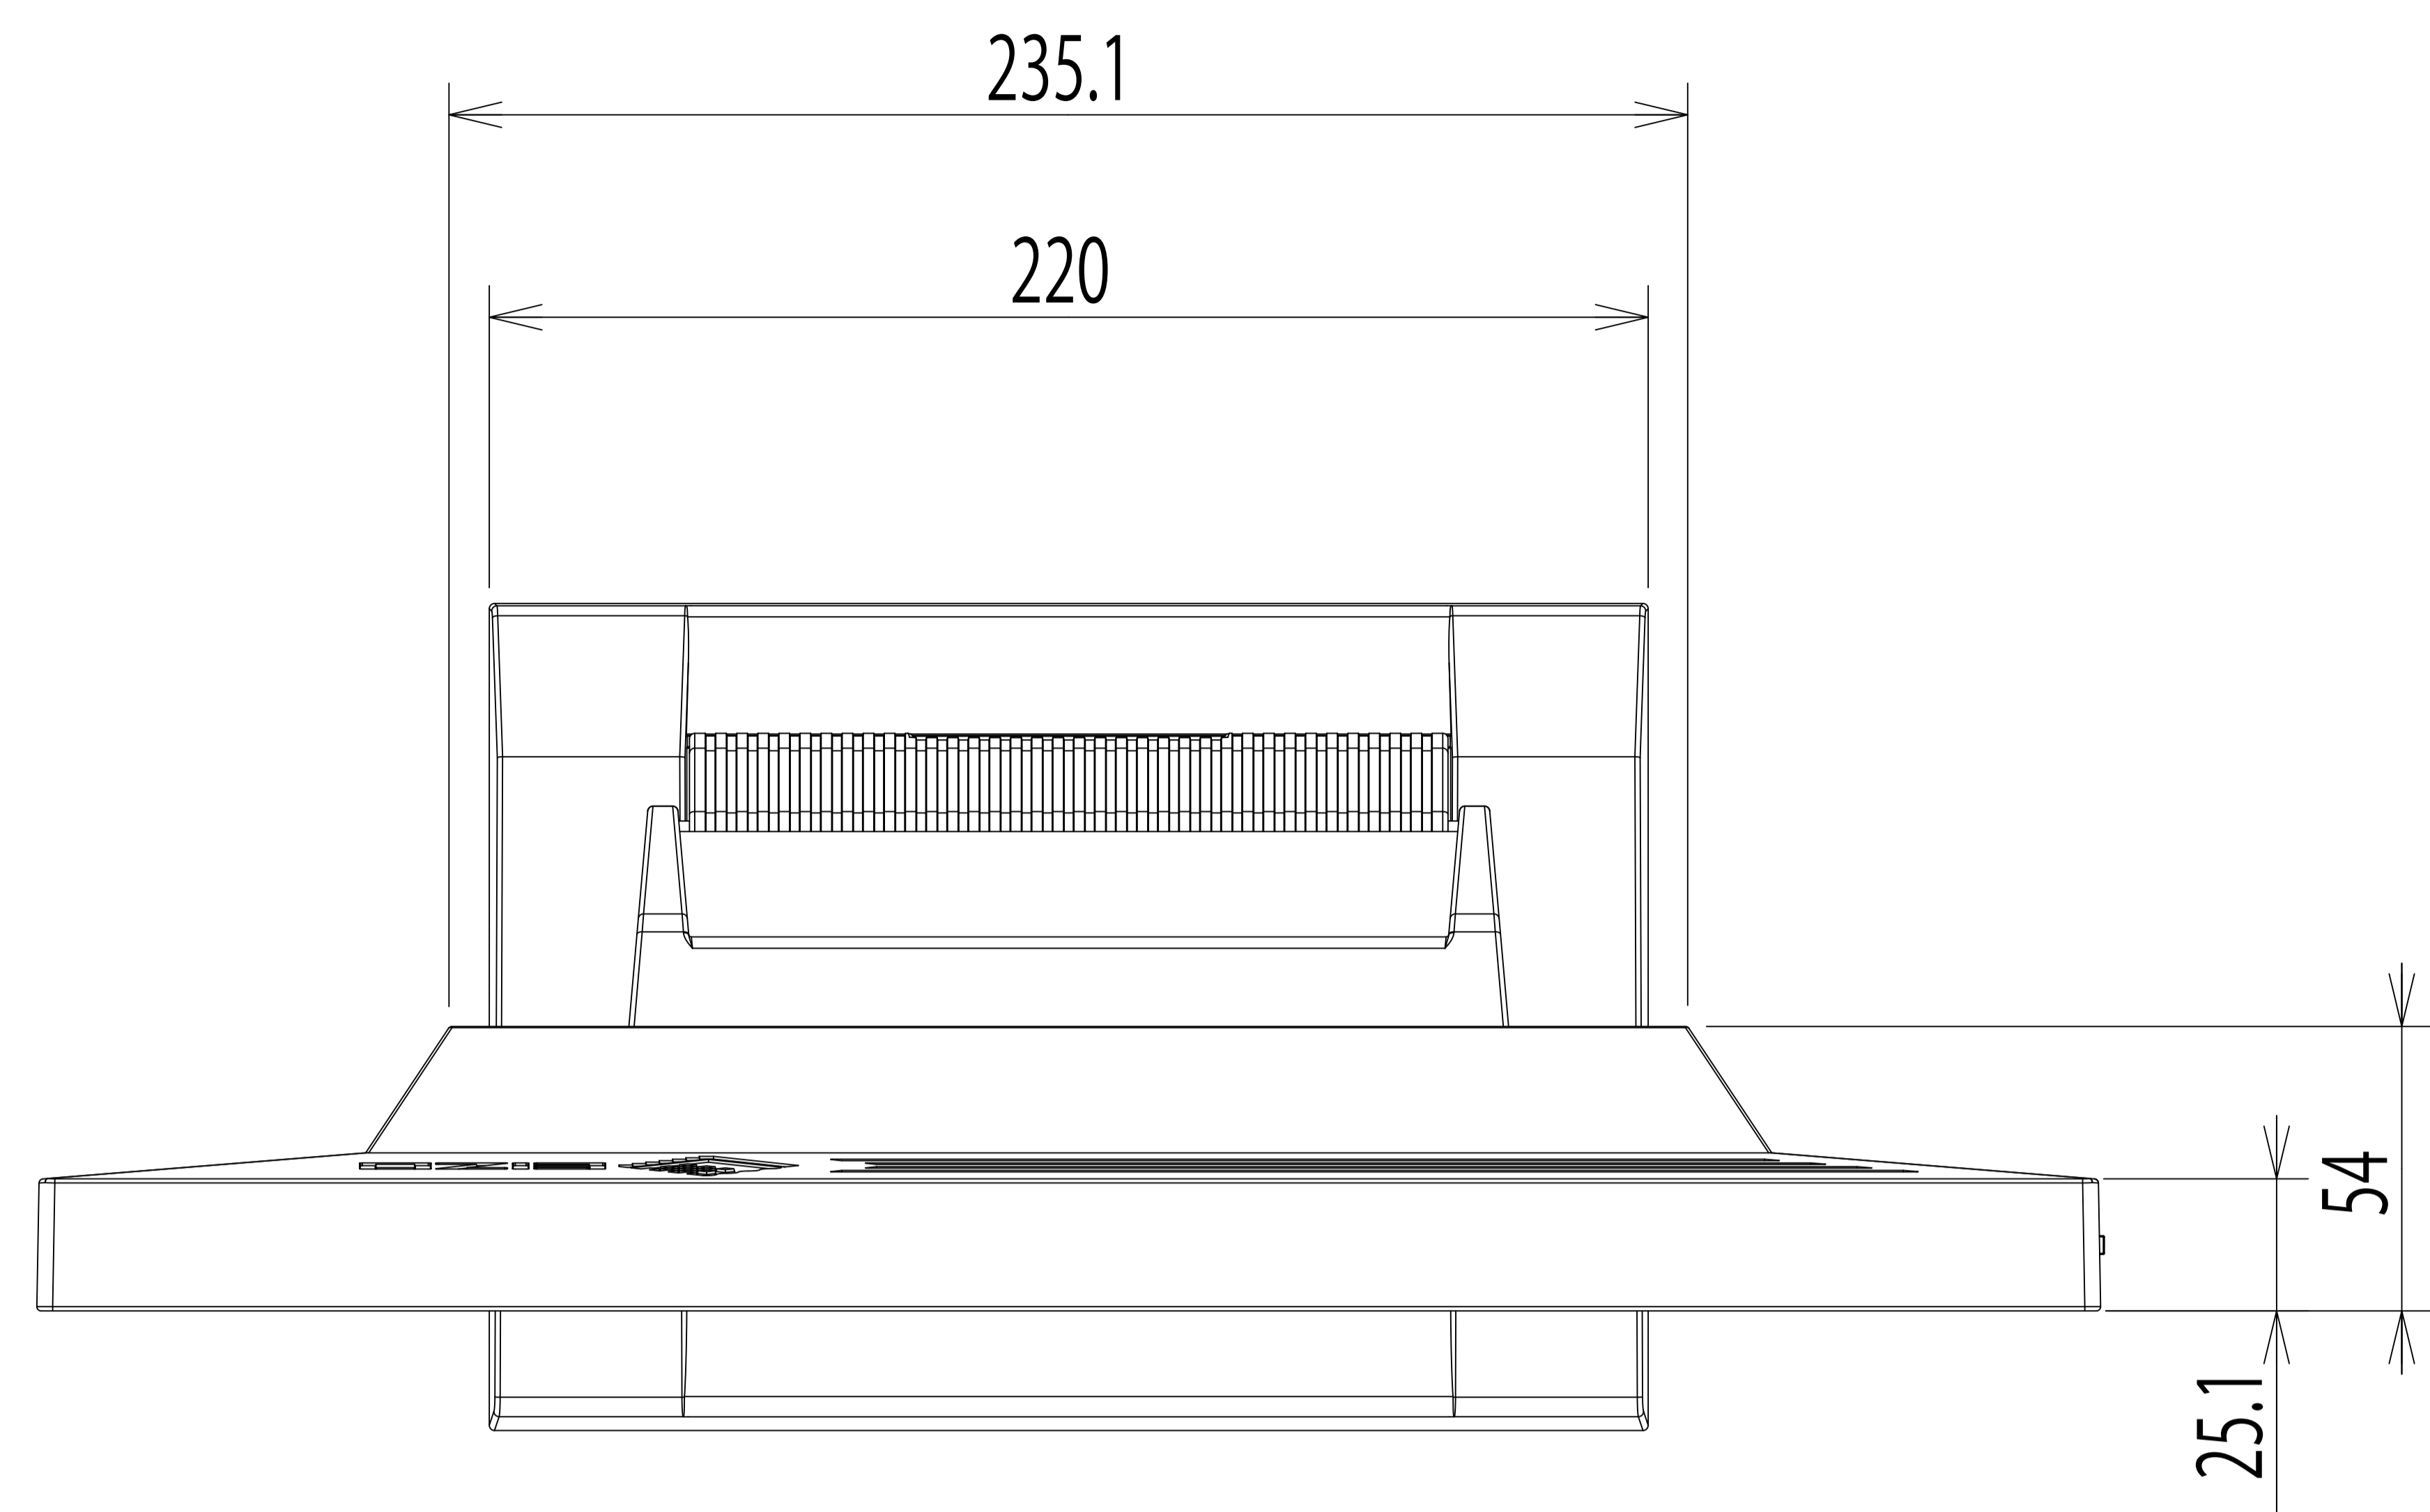

OUTLINE DIMENSIONS

MODEL FDS1782T

UNIT mm

EIZO Corporation

OUTLINE DIMENSIONS

MODEL	FDS1782T
UNIT	mm
EIZO Corporation	

OUTLINE DIMENSIONS

MODEL FDS1782T

UNIT mm

EIZO Corporation