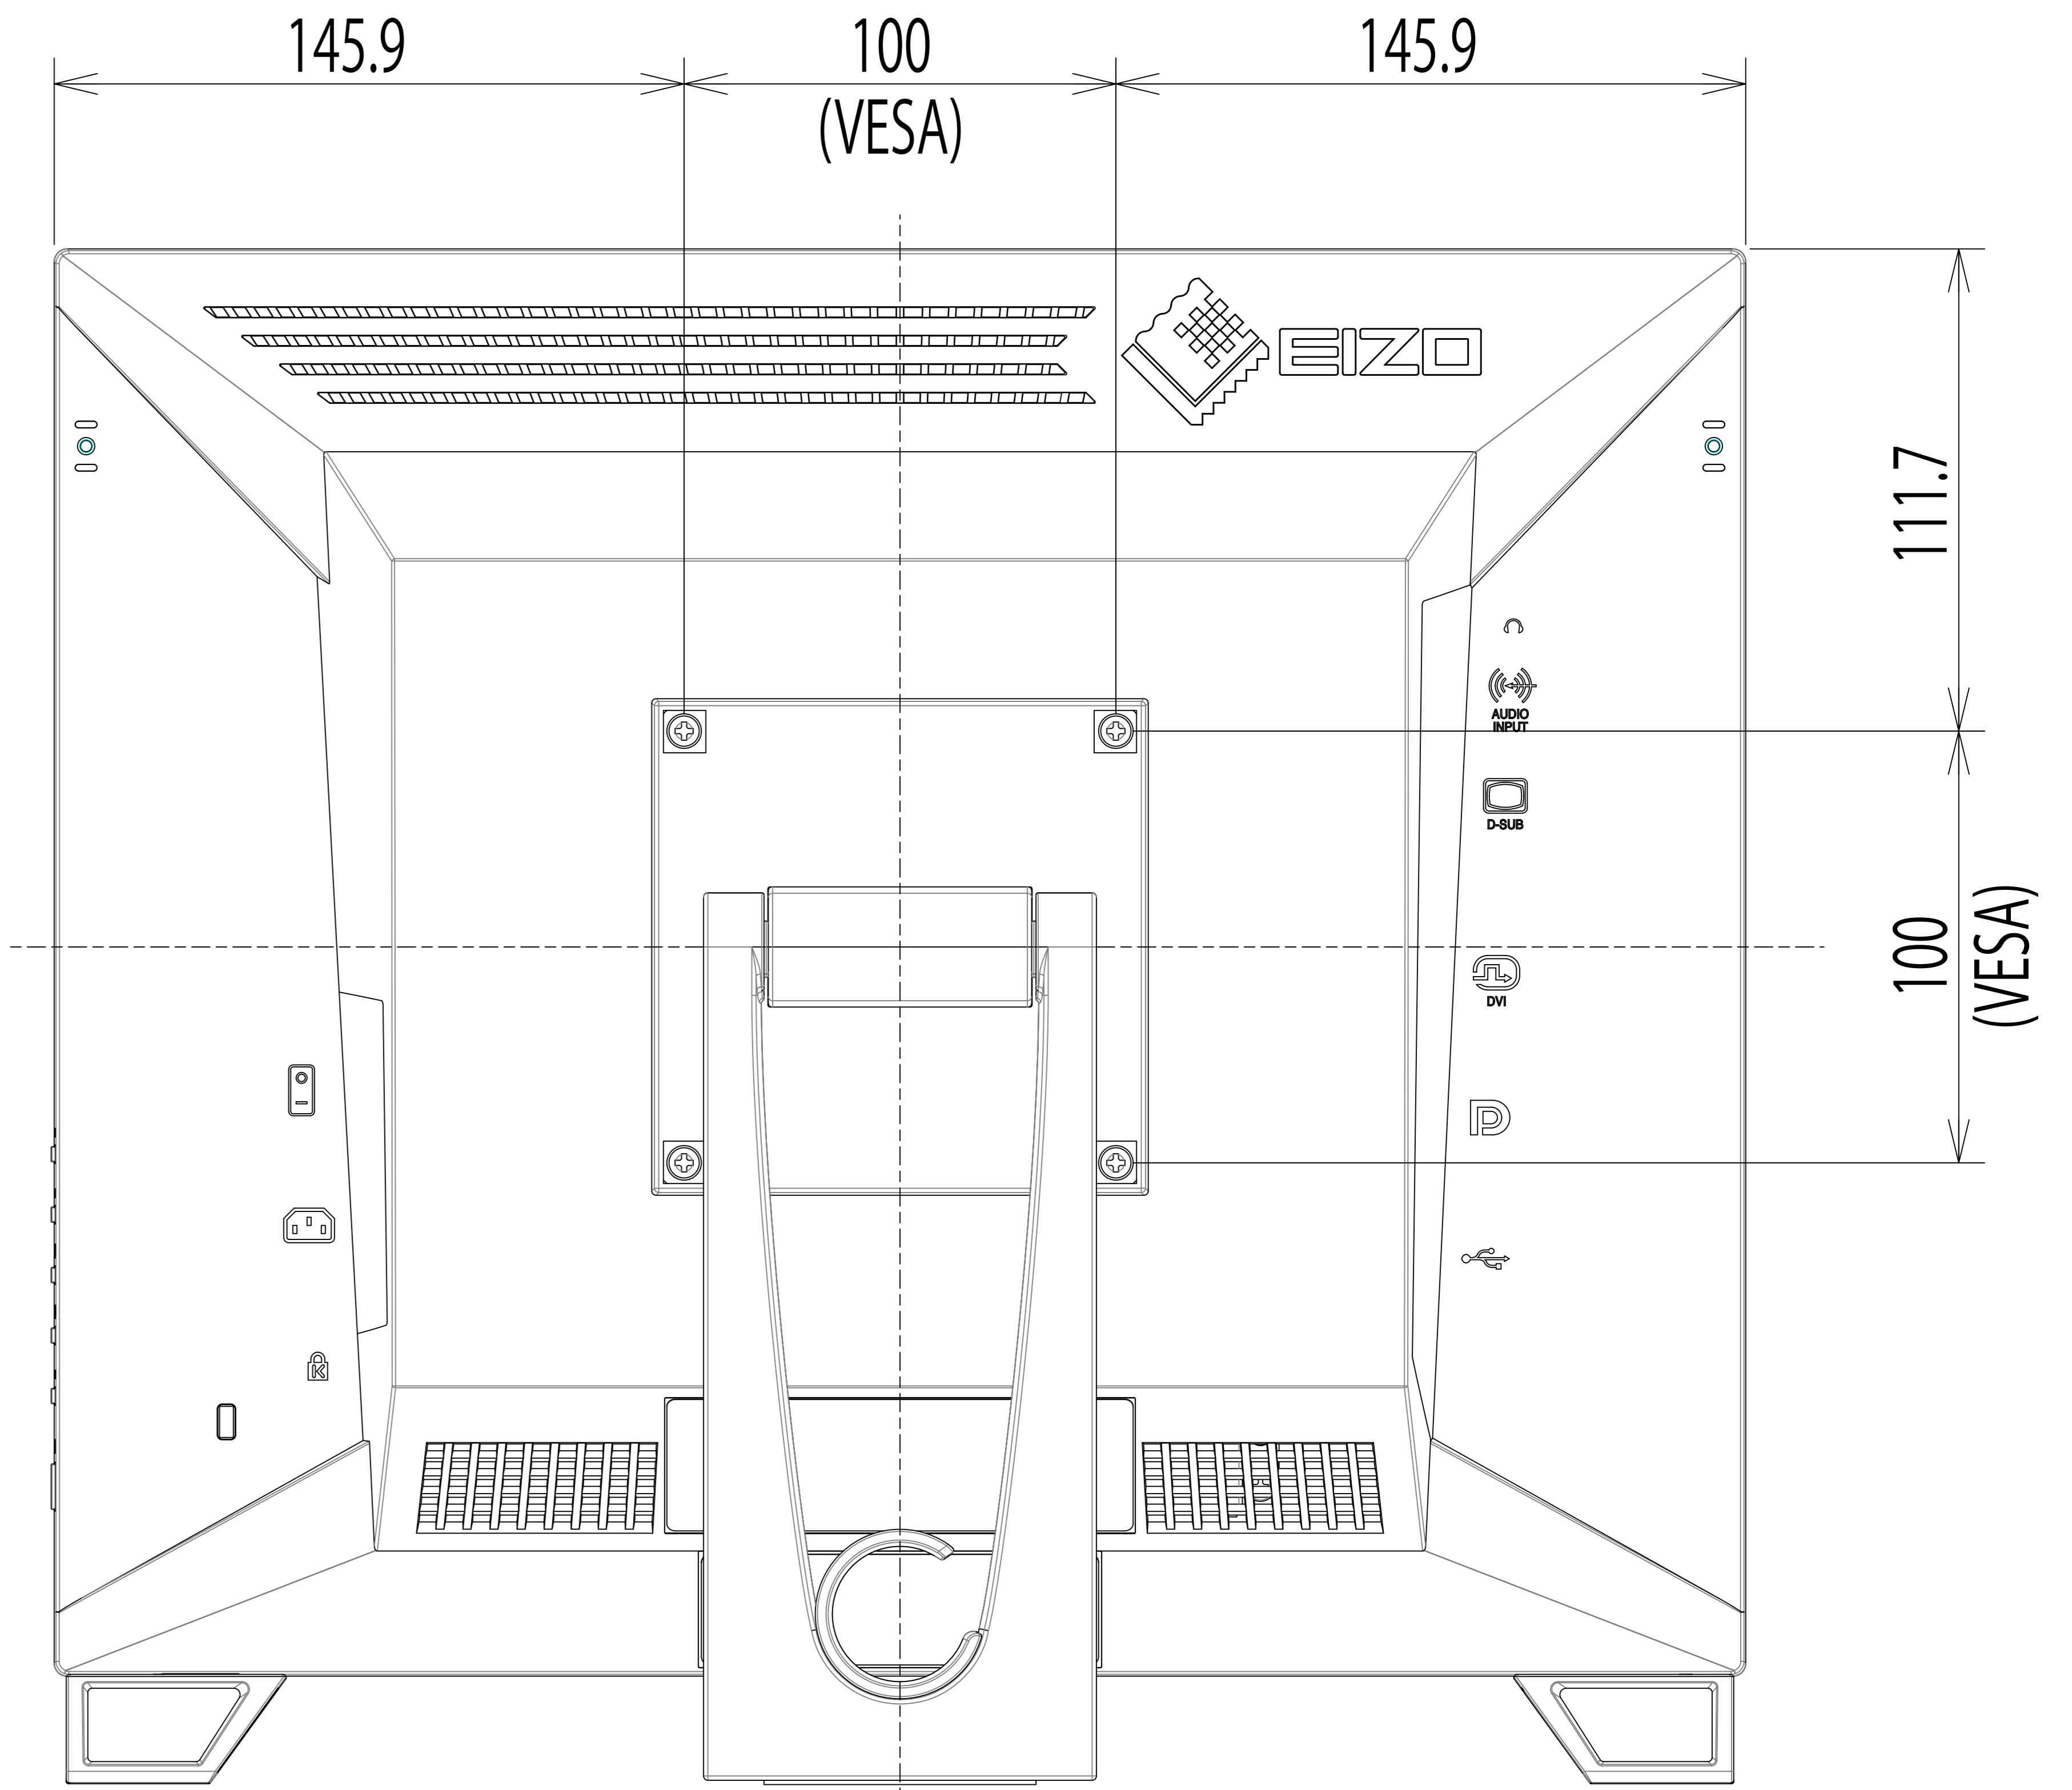

OUTLINE DIMENSIONS

MODEL FDS1782T

UNIT mm

EIZO Corporation

OUTLINE DIMENSIONS

MODEL	FDS1782T
UNIT	mm
EIZO Corporation	

OUTLINE DIMENSIONS

MODEL FDS1782T

UNIT mm

EIZO Corporation