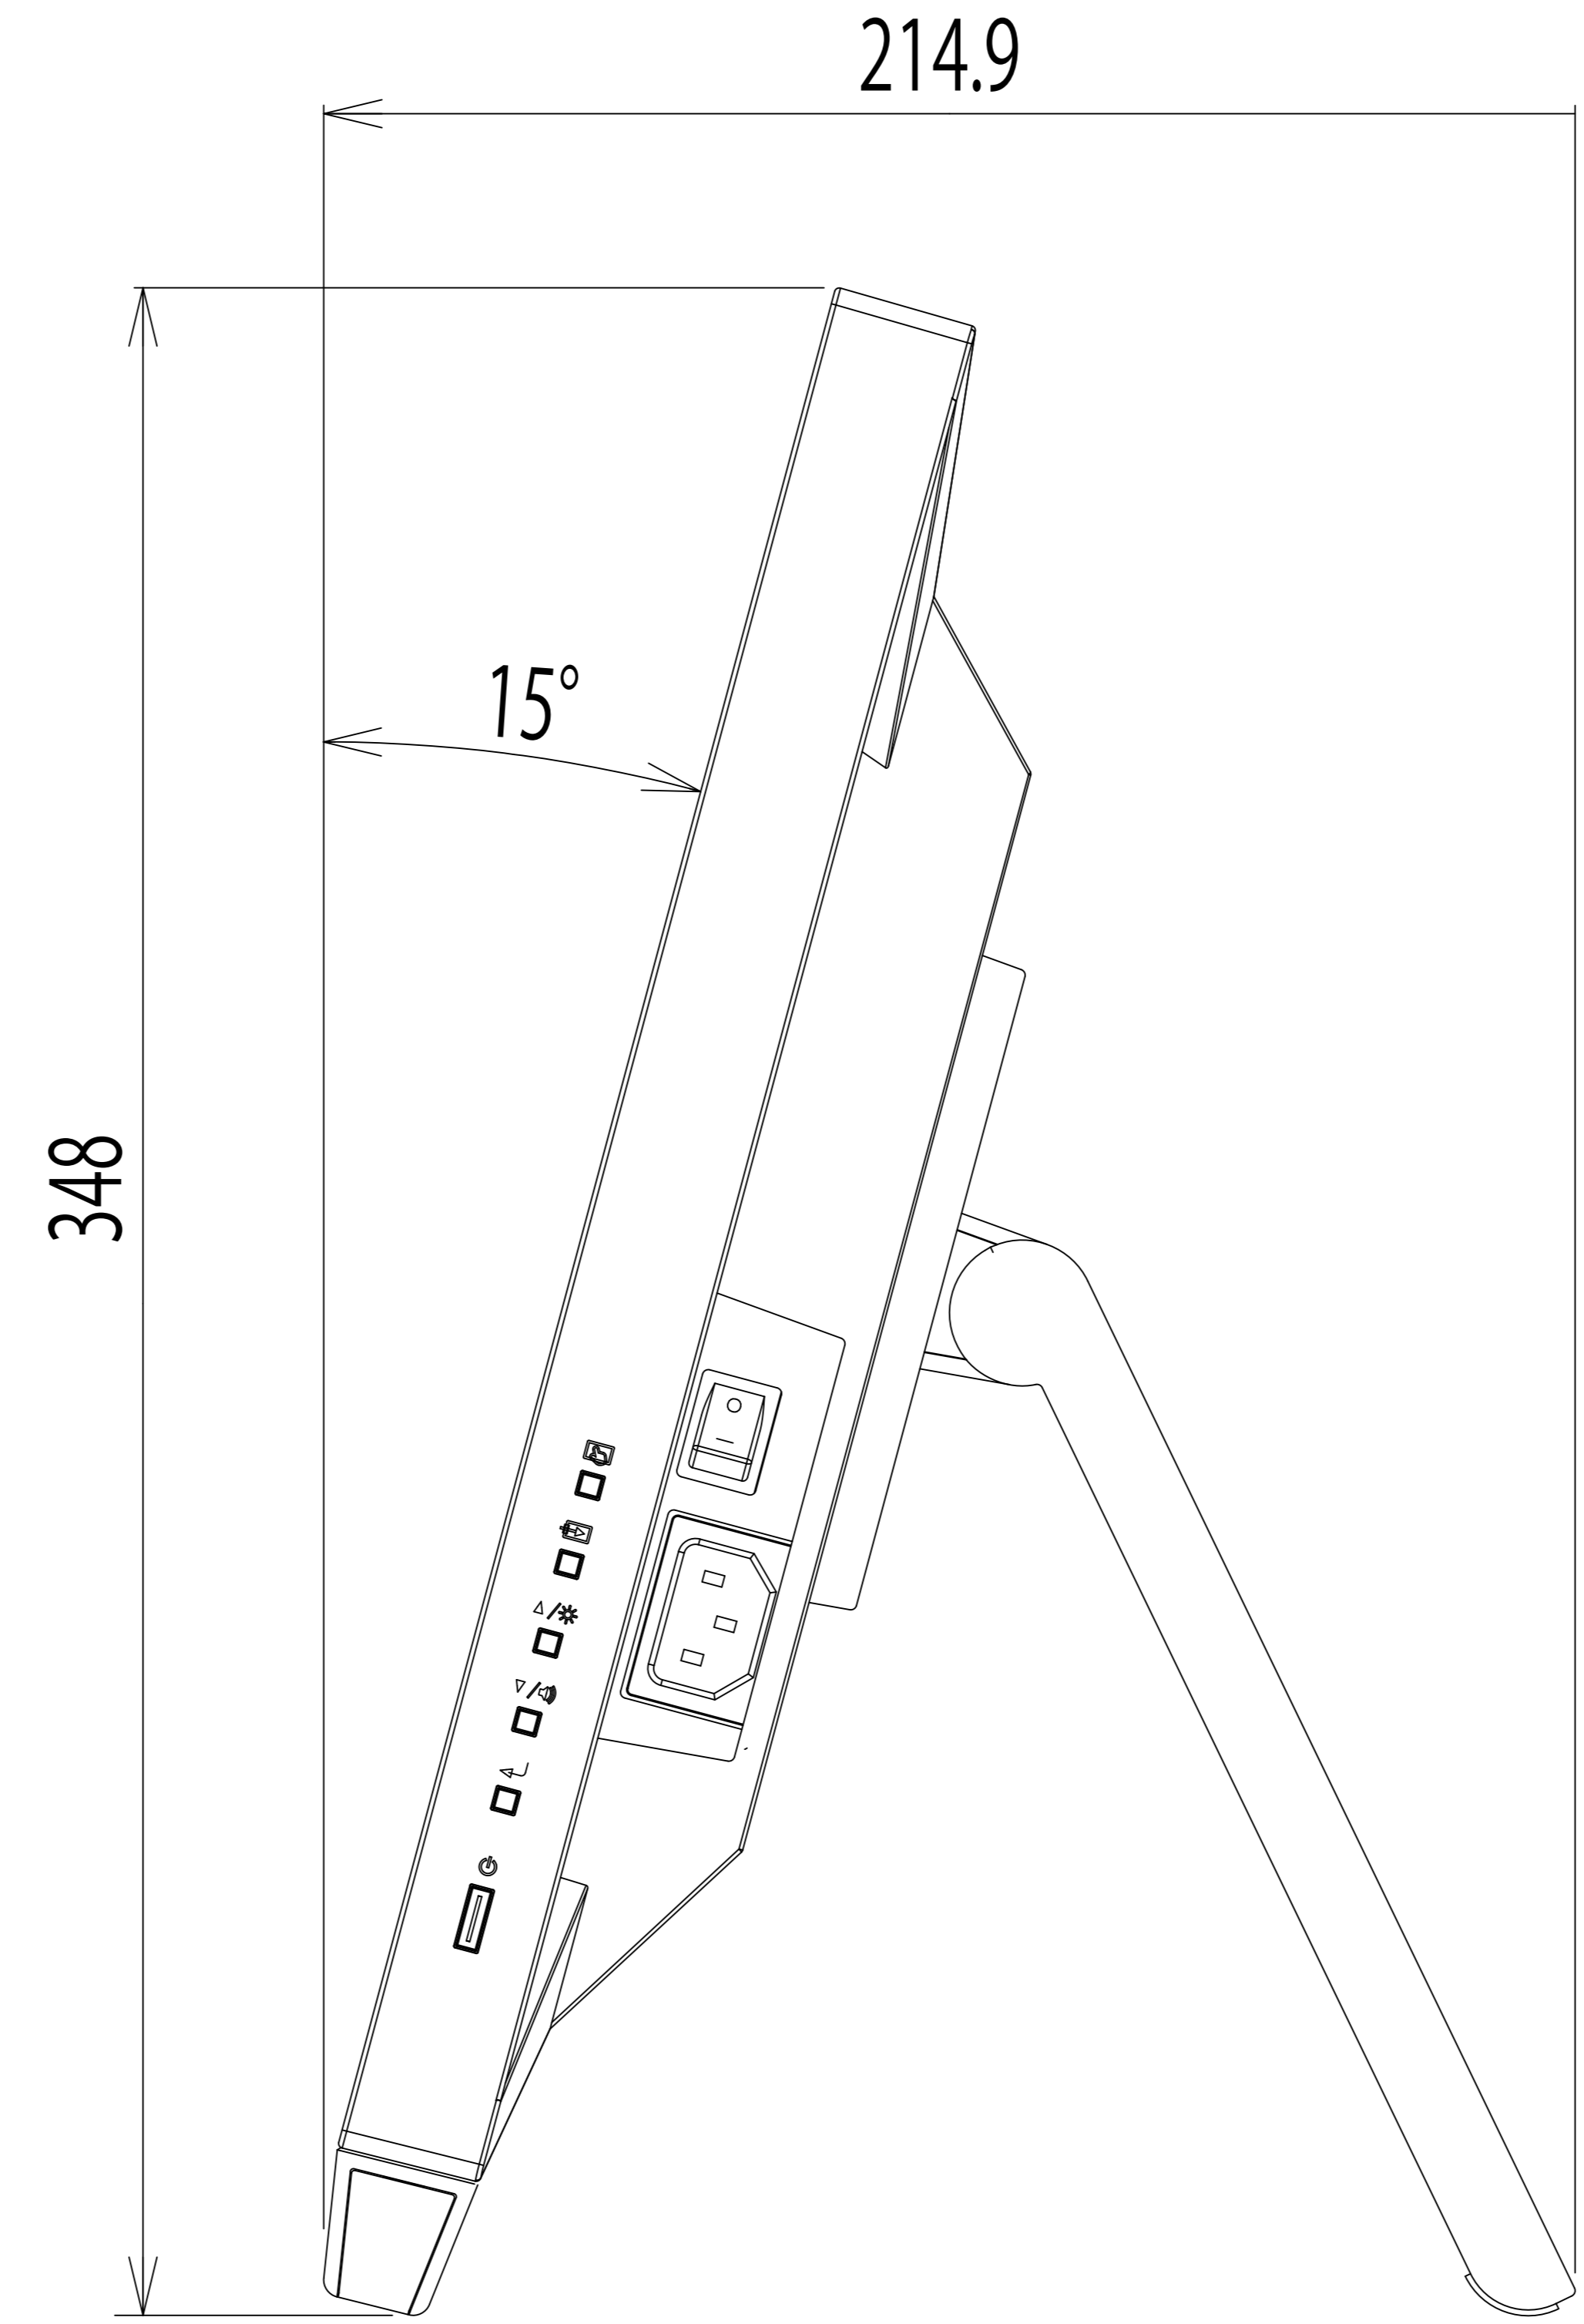

OUTLINE DIMENSIONS

MODEL FDS1782T

UNIT mm

EIZO Corporation

OUTLINE DIMENSIONS

MODEL	FDS1782T
UNIT	mm
EIZO Corporation	

OUTLINE DIMENSIONS

MODEL FDS1782T

UNIT mm

EIZO Corporation