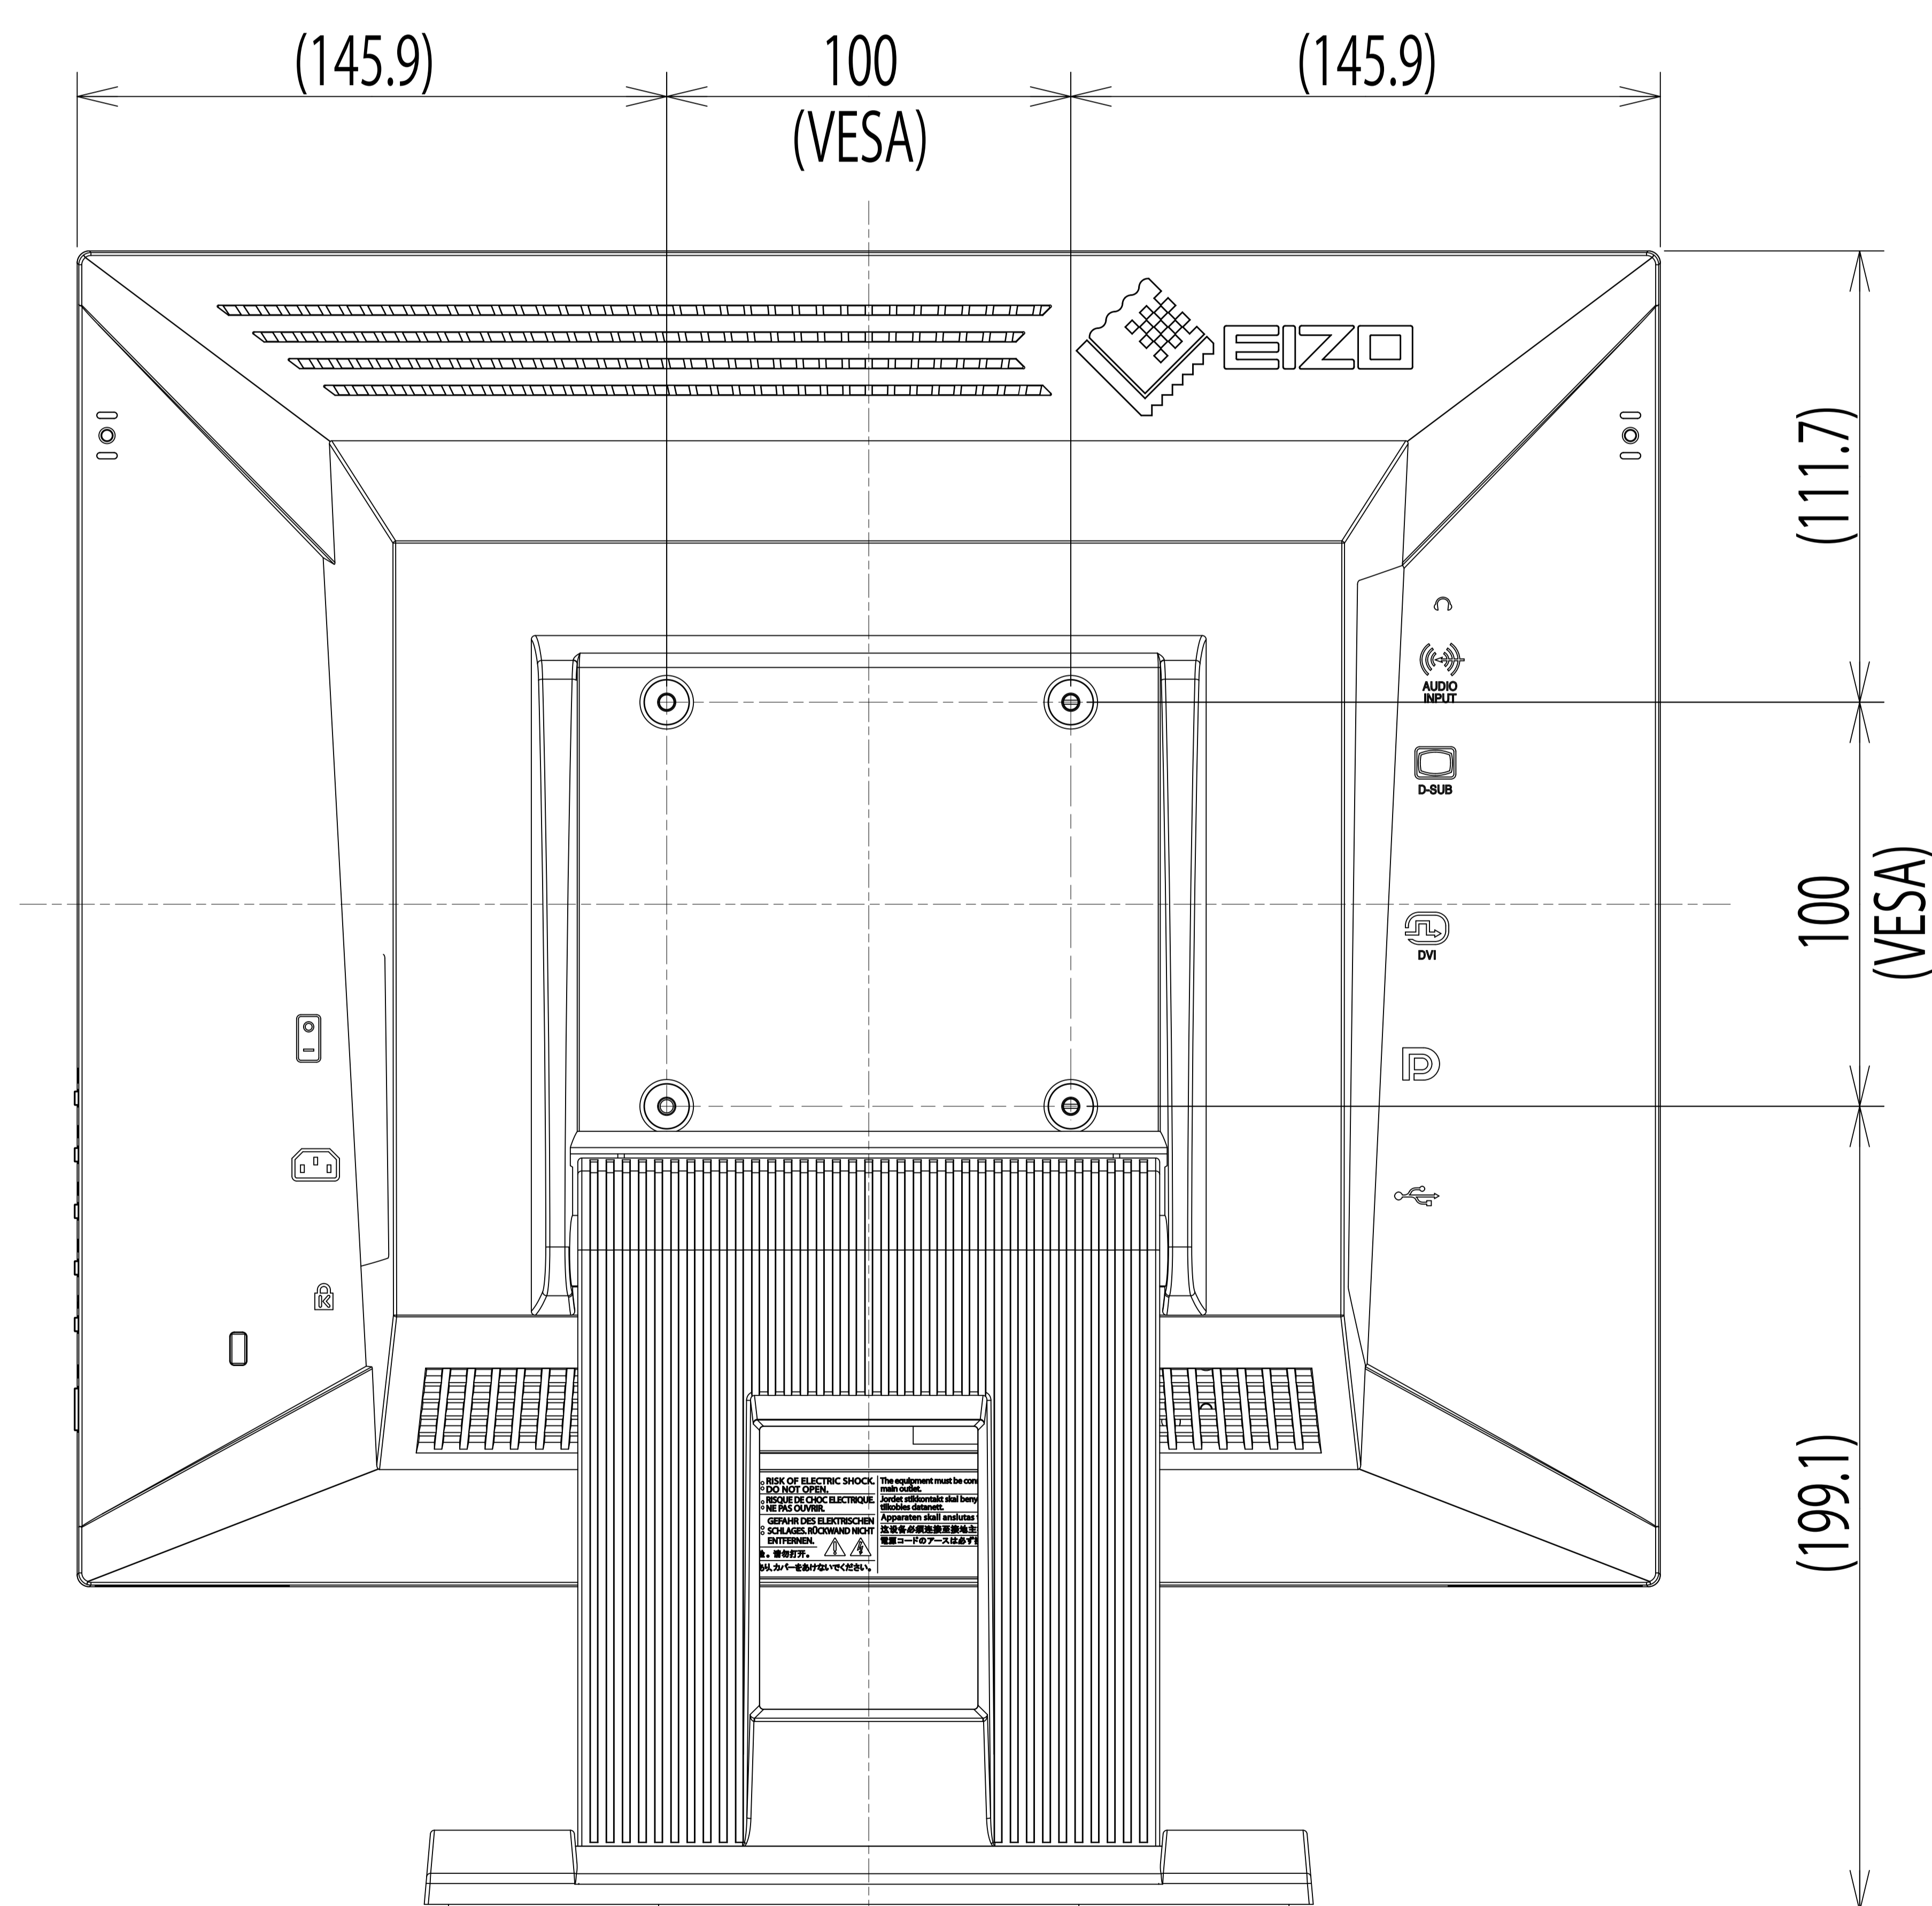

OUTLINE DIMENSIONS

MODEL FDS1782T

UNIT mm

EIZO Corporation

OUTLINE DIMENSIONS

MODEL	FDS1782T
UNIT	mm
EIZO Corporation	

OUTLINE DIMENSIONS

MODEL FDS1782T

UNIT mm

EIZO Corporation