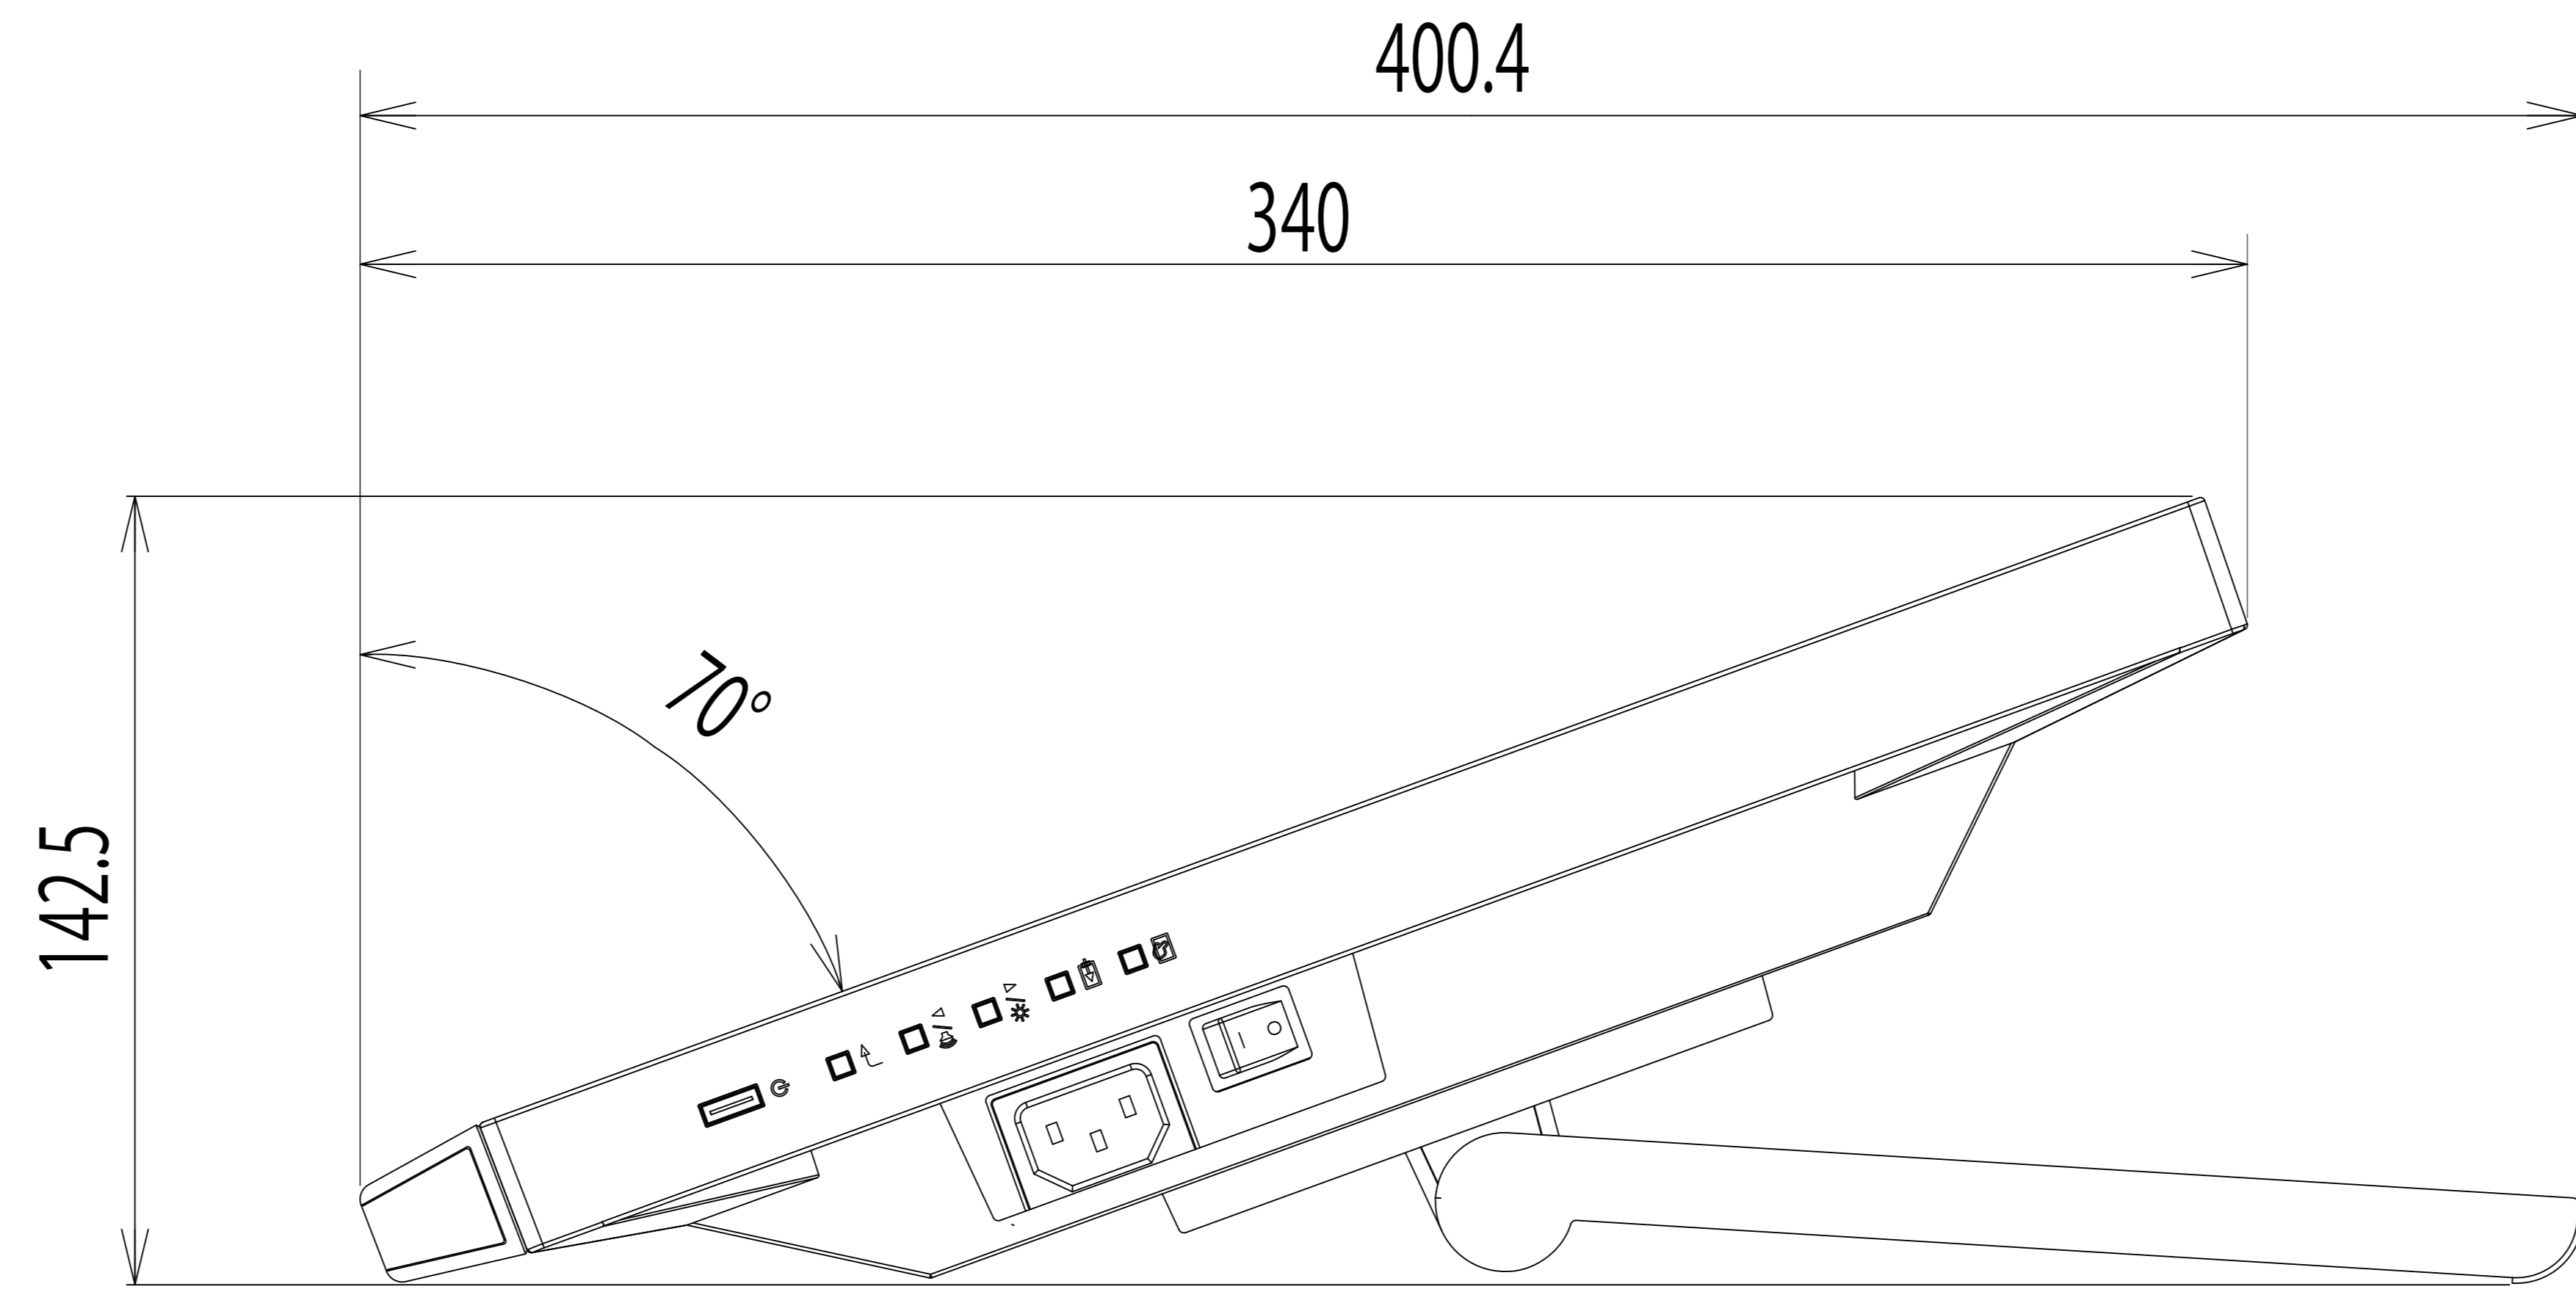

OUTLINE DIMENSIONS

MODEL FDS1782T

UNIT mm

EIZO Corporation

OUTLINE DIMENSIONS

MODEL	FDS1782T
UNIT	mm
EIZO Corporation	

OUTLINE DIMENSIONS

MODEL FDS1782T

UNIT mm

EIZO Corporation