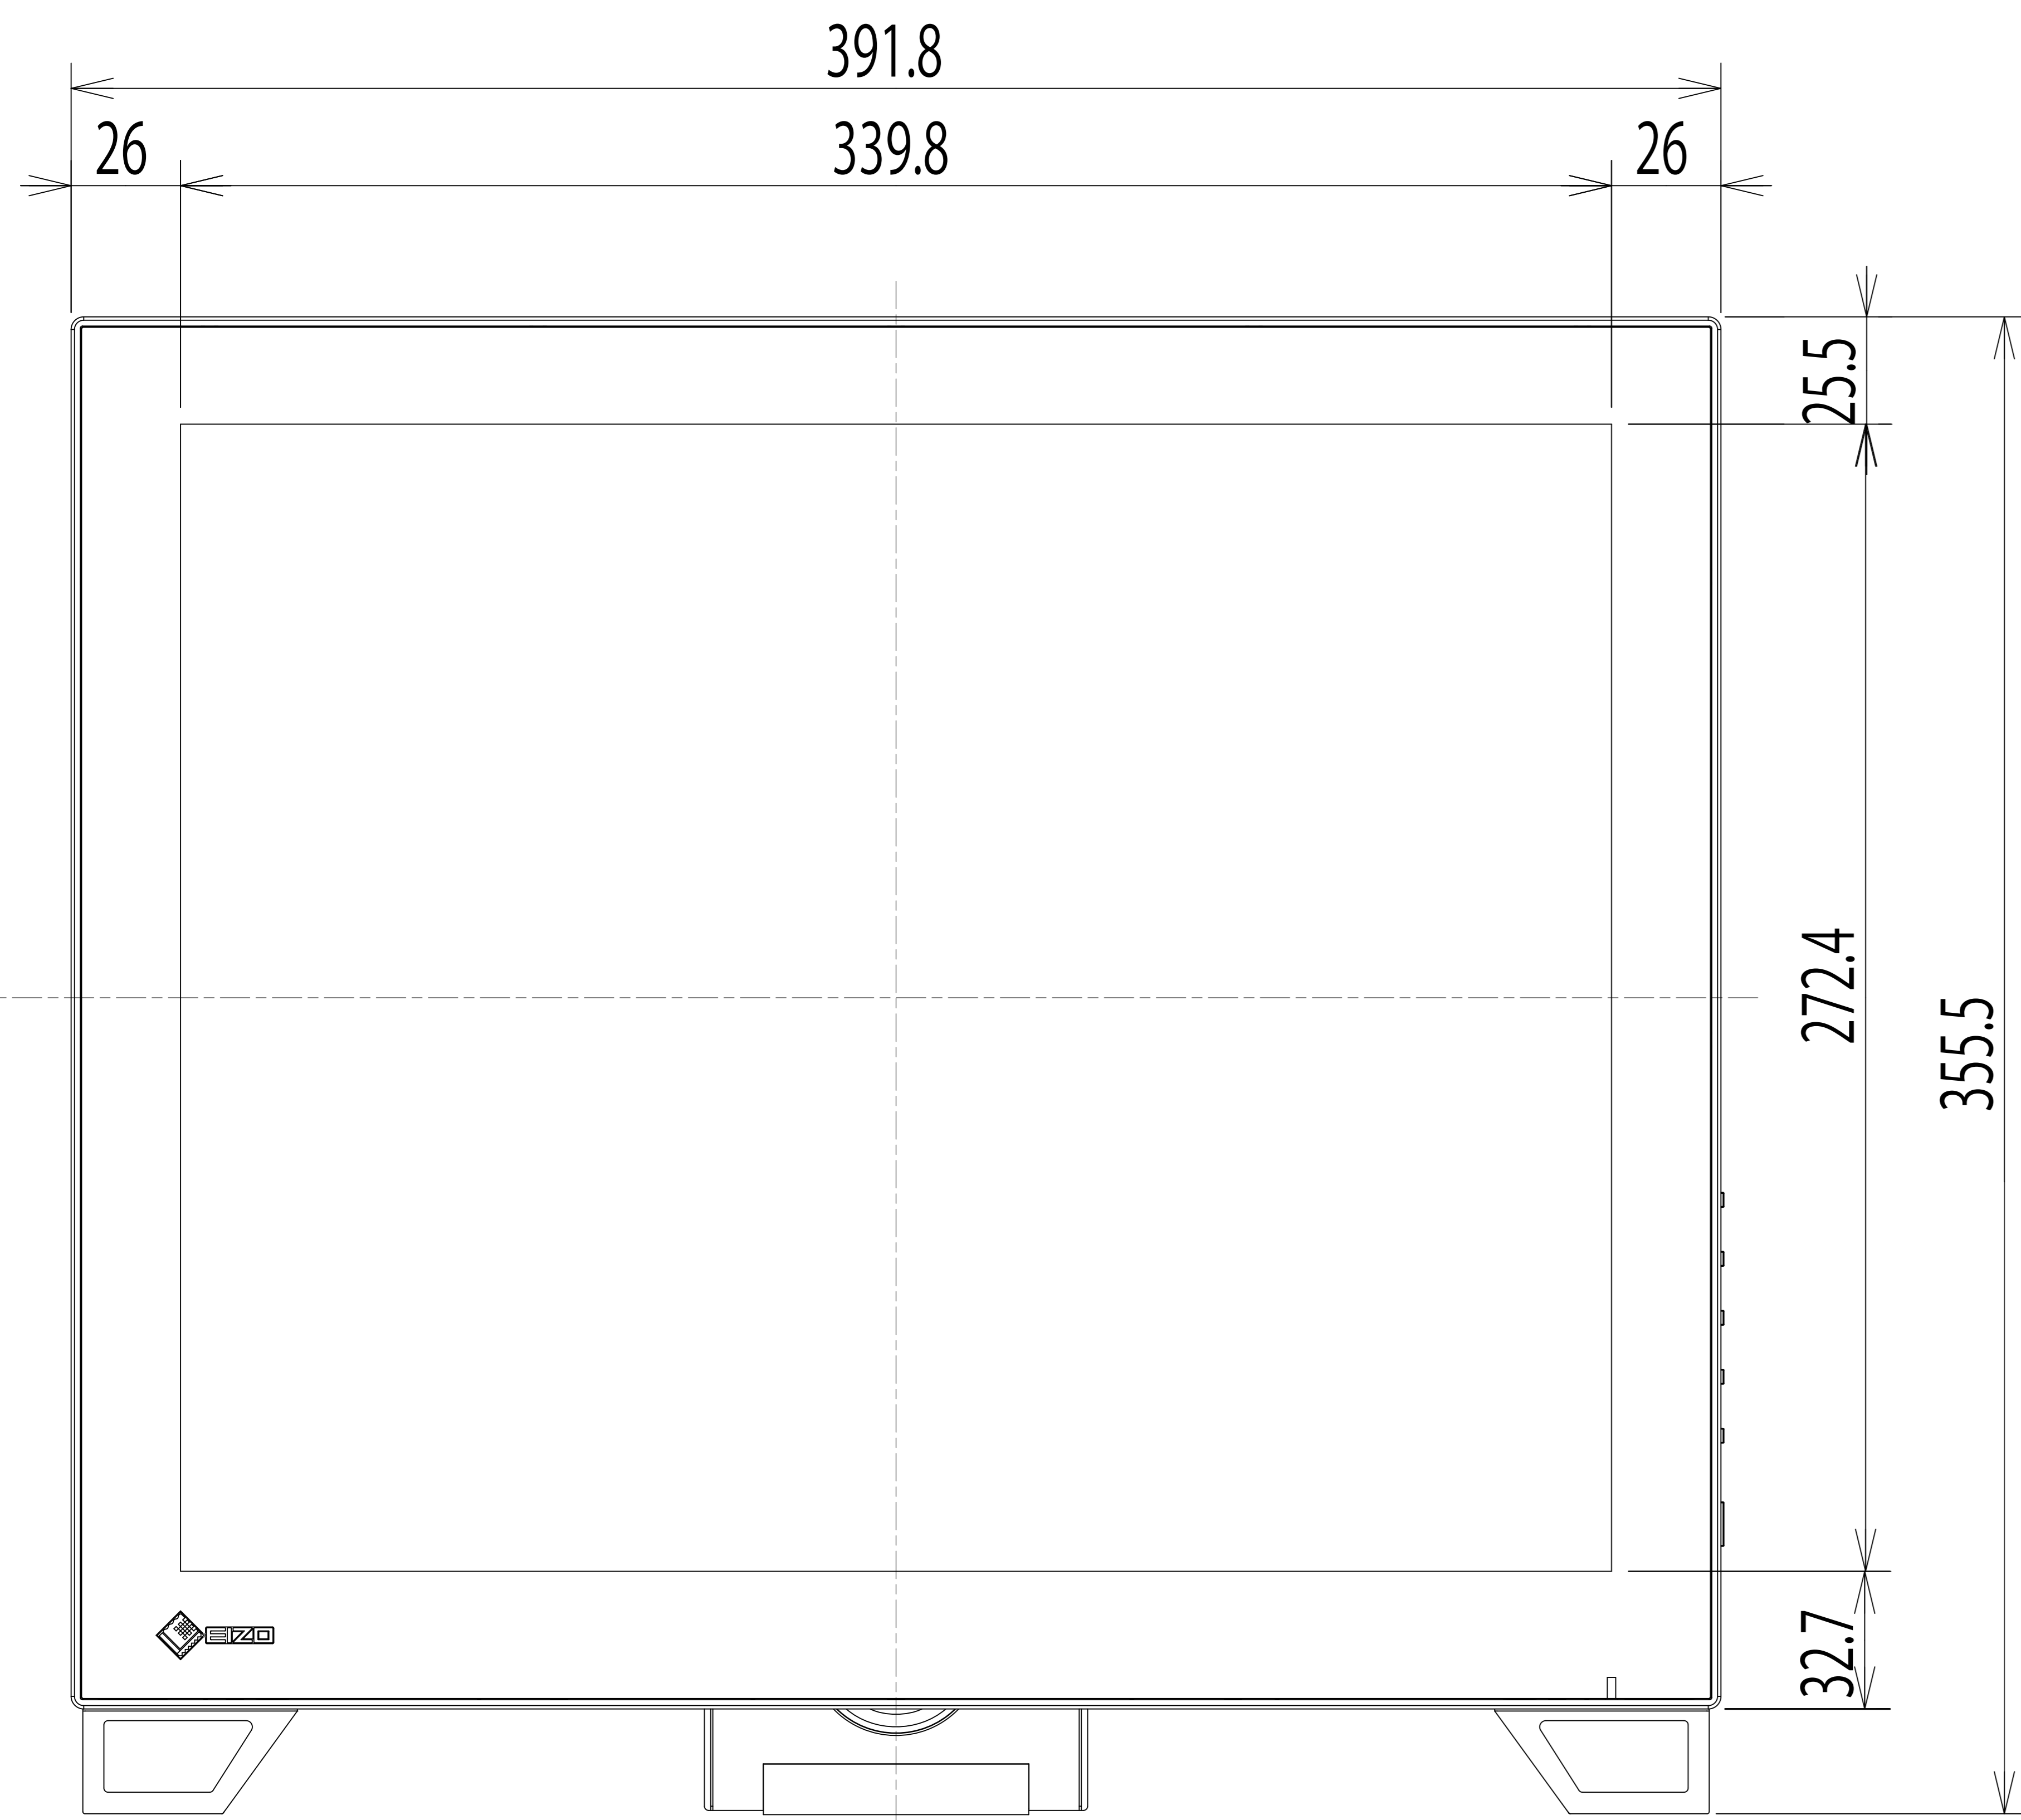

OUTLINE DIMENSIONS

MODEL FDS1782T

UNIT mm

EIZO Corporation

OUTLINE DIMENSIONS

MODEL	FDS1782T
UNIT	mm
EIZO Corporation	

OUTLINE DIMENSIONS

MODEL FDS1782T

UNIT mm

EIZO Corporation