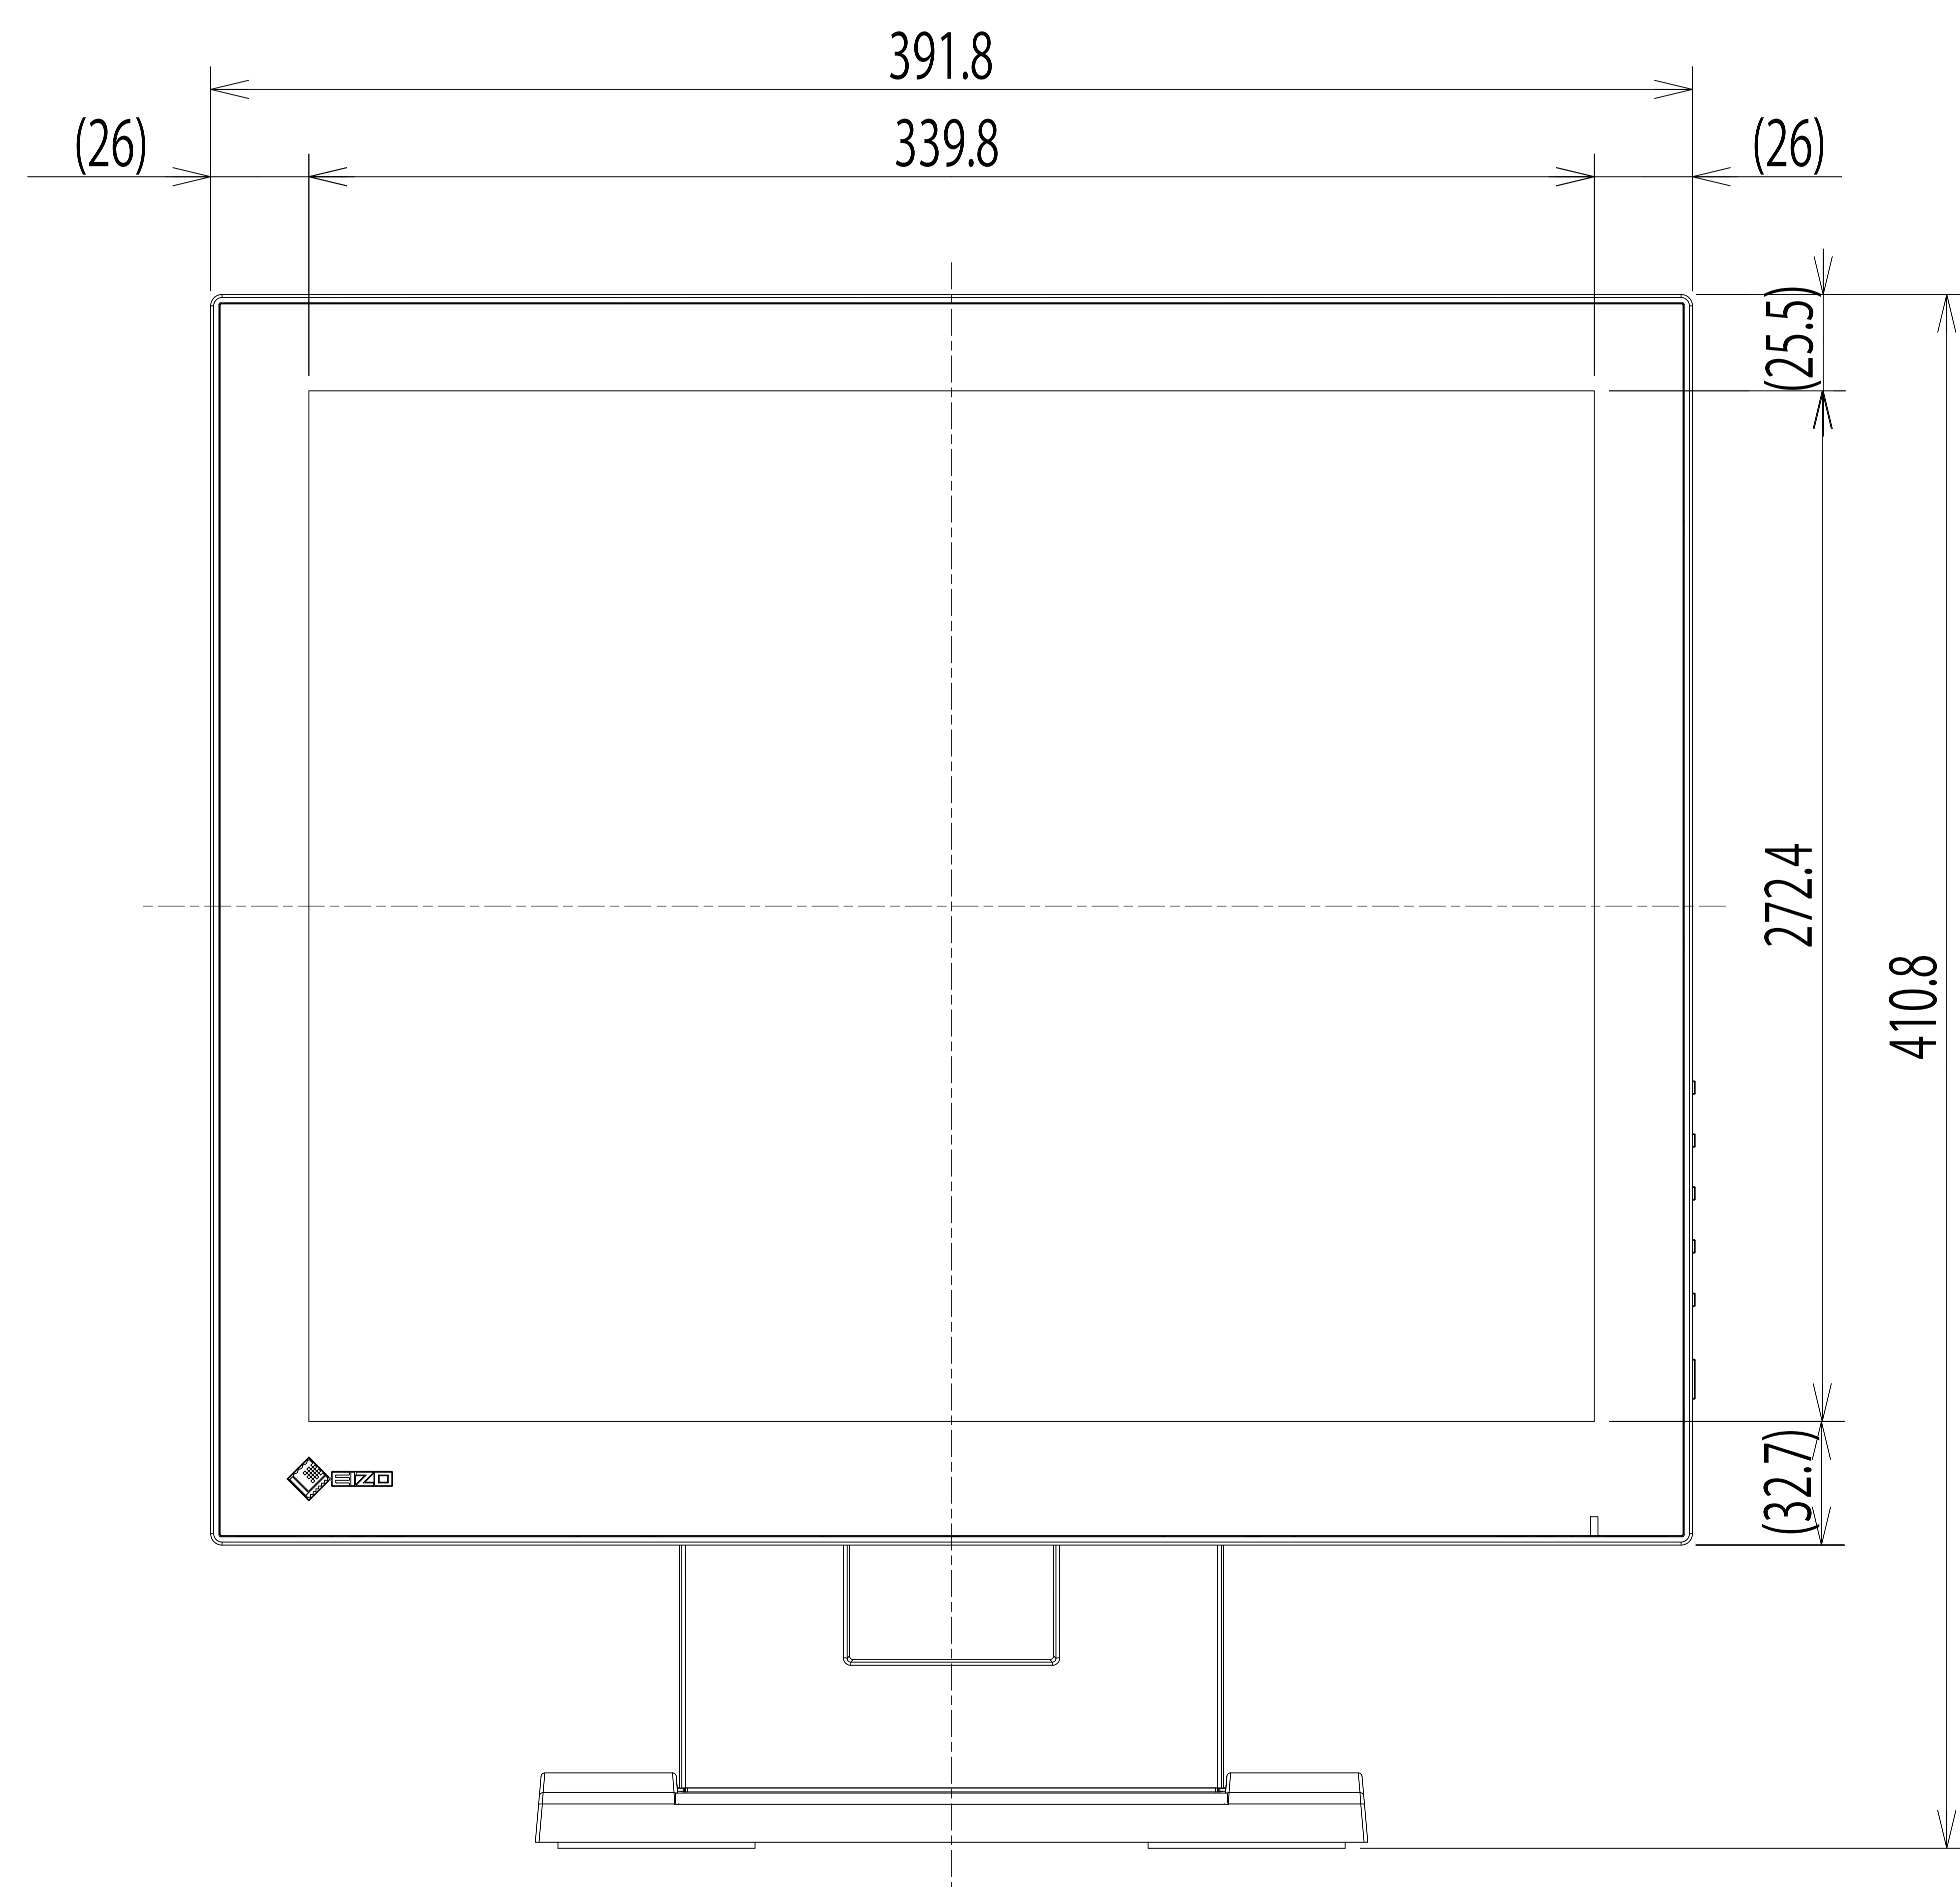

OUTLINE DIMENSIONS

MODEL FDS1782T

UNIT mm

EIZO Corporation

OUTLINE DIMENSIONS

MODEL	FDS1782T
UNIT	mm
EIZO Corporation	

OUTLINE DIMENSIONS

MODEL FDS1782T

UNIT mm

EIZO Corporation