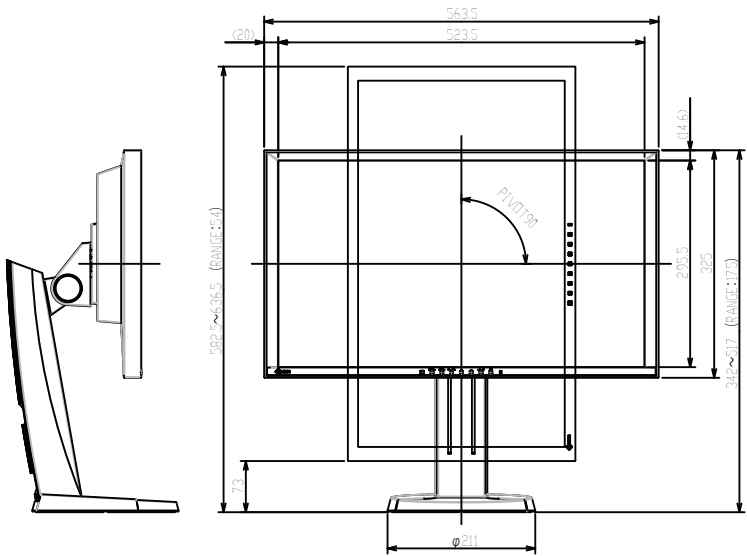

FDF2405W
Unit: mm

SWIVEL

LOWEST POSITION

HIGHEST POSITION