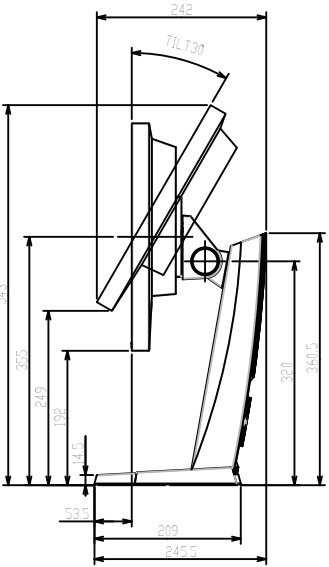

FDF2405W
Unit: mm

SWIVEL

LOWEST POSITION

HIGHEST POSITION