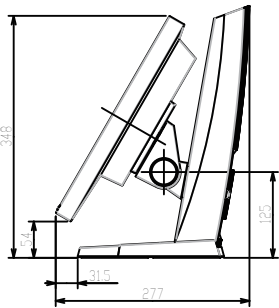

FDF2405W
Unit: mm

SWIVEL

LOWEST POSITION

HIGHEST POSITION