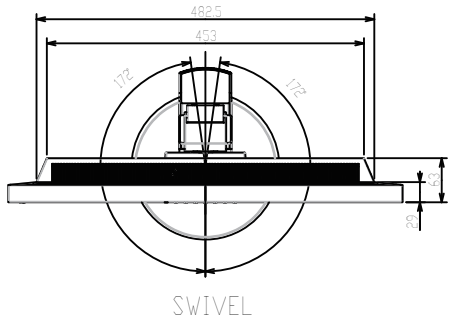

FDF2405W
Unit: mm

SWIVEL

LOWEST POSITION

HIGHEST POSITION