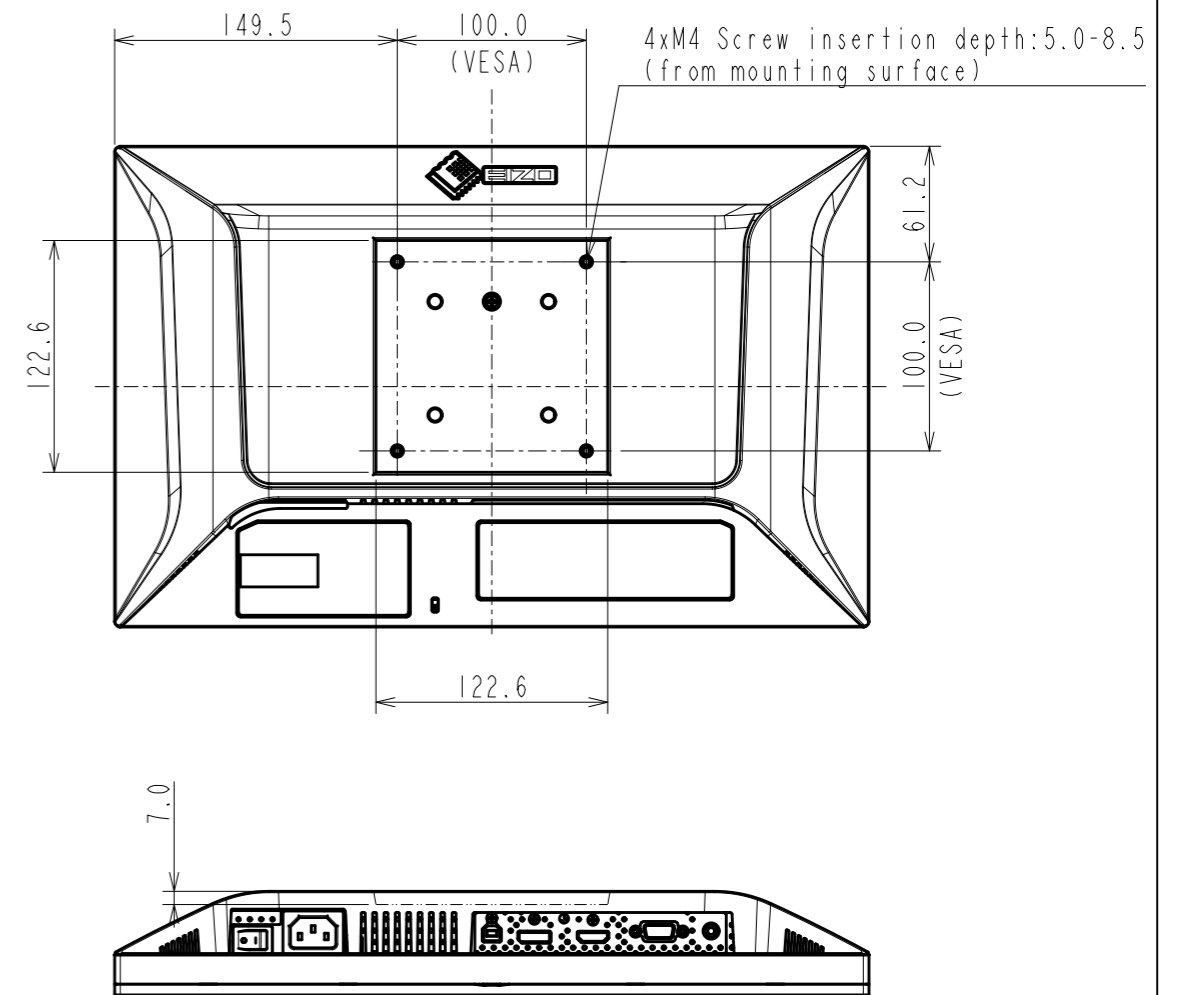

OUTLINE DIMENSIONS

MODEL FDF1683WT-ACT

UNIT mm

EIZO Corporation

OUTLINE DIMENSIONS

MODEL FDF1683WT-ACASB

UNIT mm

EIZO Corporation