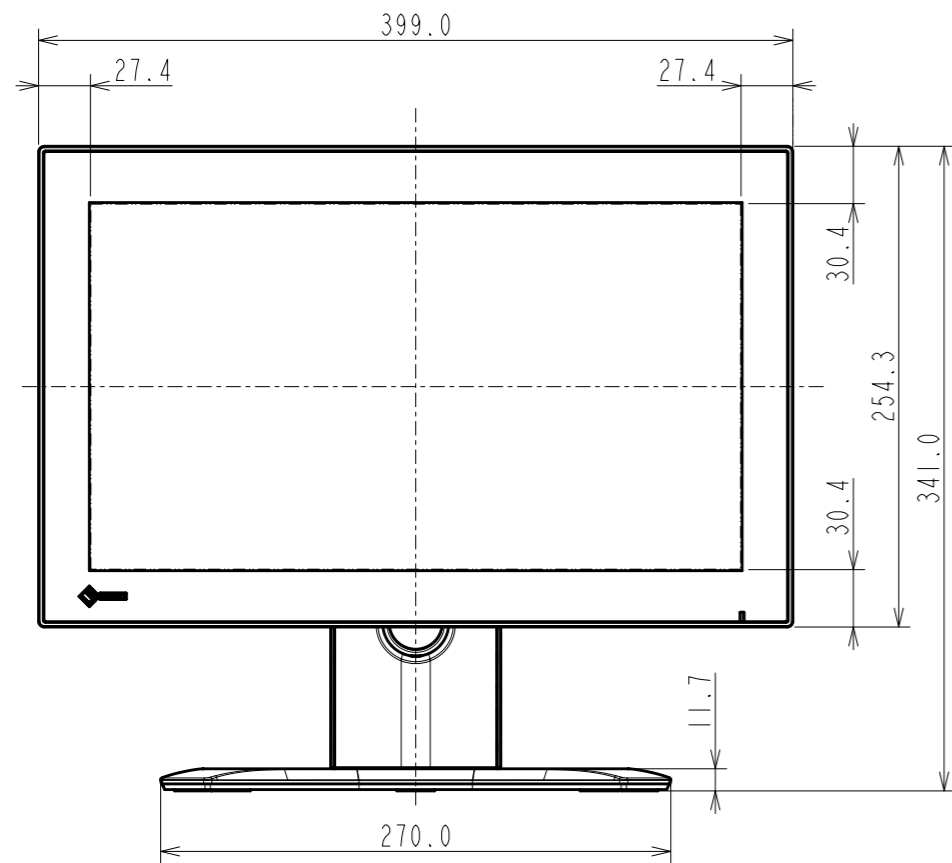

OUTLINE DIMENSIONS

MODEL FDF1683WT-ACT

UNIT mm

EIZO Corporation

OUTLINE DIMENSIONS

MODEL FDF1683WT-ACASB

UNIT mm

EIZO Corporation