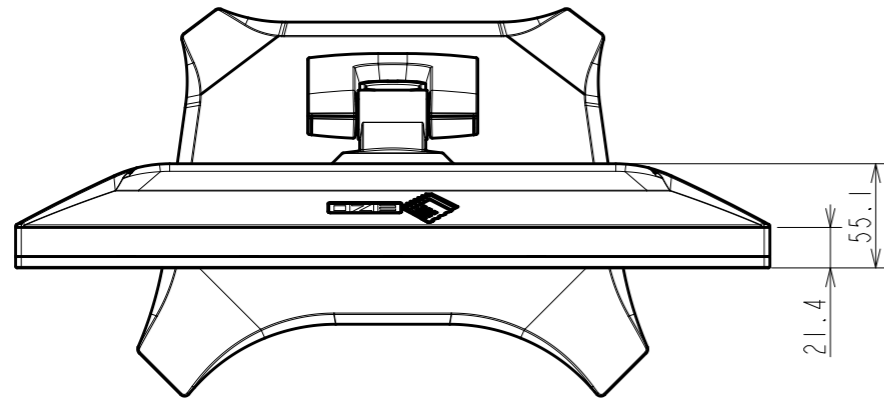

OUTLINE DIMENSIONS

MODEL FDF1683WT-ACT

UNIT mm

EIZO Corporation

OUTLINE DIMENSIONS

MODEL FDF1683WT-ACASB

UNIT mm

EIZO Corporation