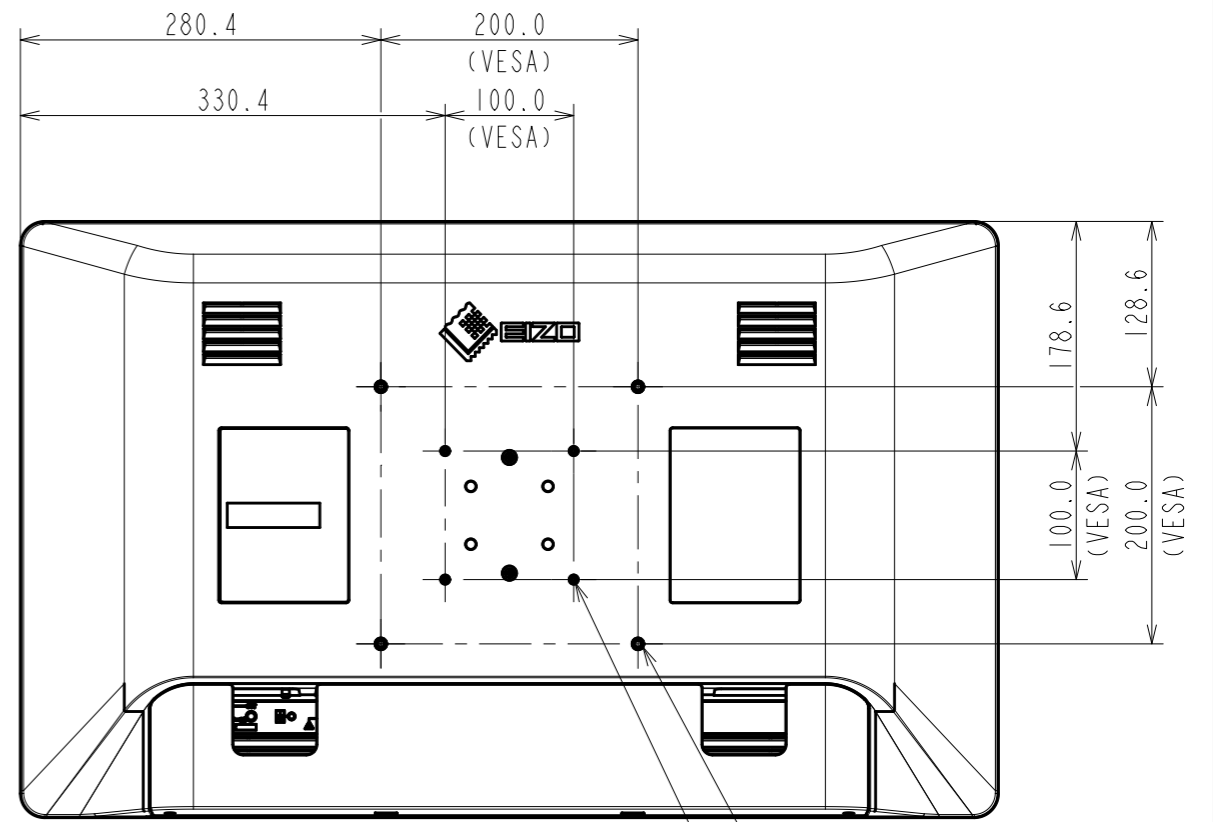

# OUTLINE DIMENSIONS

MODEL EX3242-3D

UNIT mm

**EIZO Corporation**

4xM6 (Max depth 12.0mm)

4xM4 (Max depth 11.0mm)

OUTLINE DIMENSIONS	
MODEL	EX3242-3D
UNIT	mm
<b>EIZO Corporation</b>	