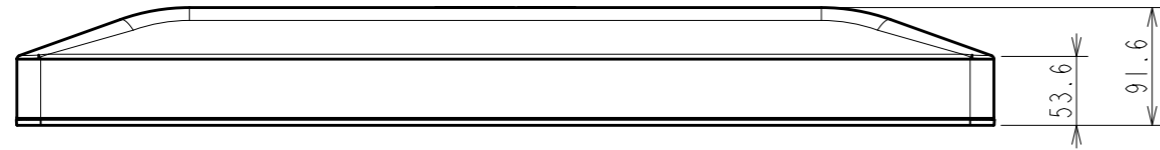

# OUTLINE DIMENSIONS

MODEL EX3242-3D

UNIT mm

**EIZO Corporation**

4xM6 (Max depth 12.0mm)

4xM4 (Max depth 11.0mm)

OUTLINE DIMENSIONS	
MODEL	EX3242-3D
UNIT	mm
<b>EIZO Corporation</b>	