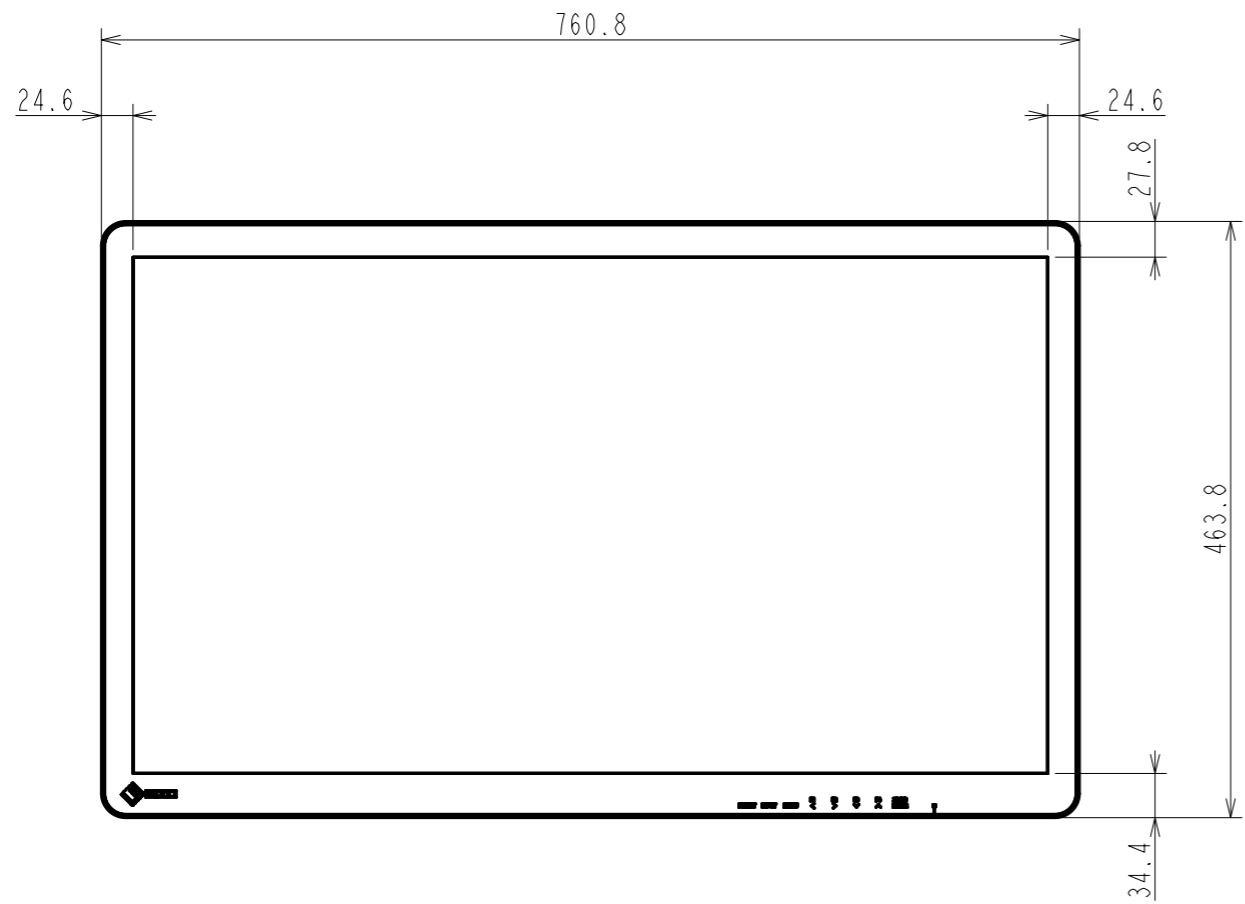

# OUTLINE DIMENSIONS

MODEL EX3242-3D

UNIT mm

**EIZO Corporation**

4xM6 (Max depth 12.0mm)

4xM4 (Max depth 11.0mm)

OUTLINE DIMENSIONS	
MODEL	EX3242-3D
UNIT	mm
<b>EIZO Corporation</b>	