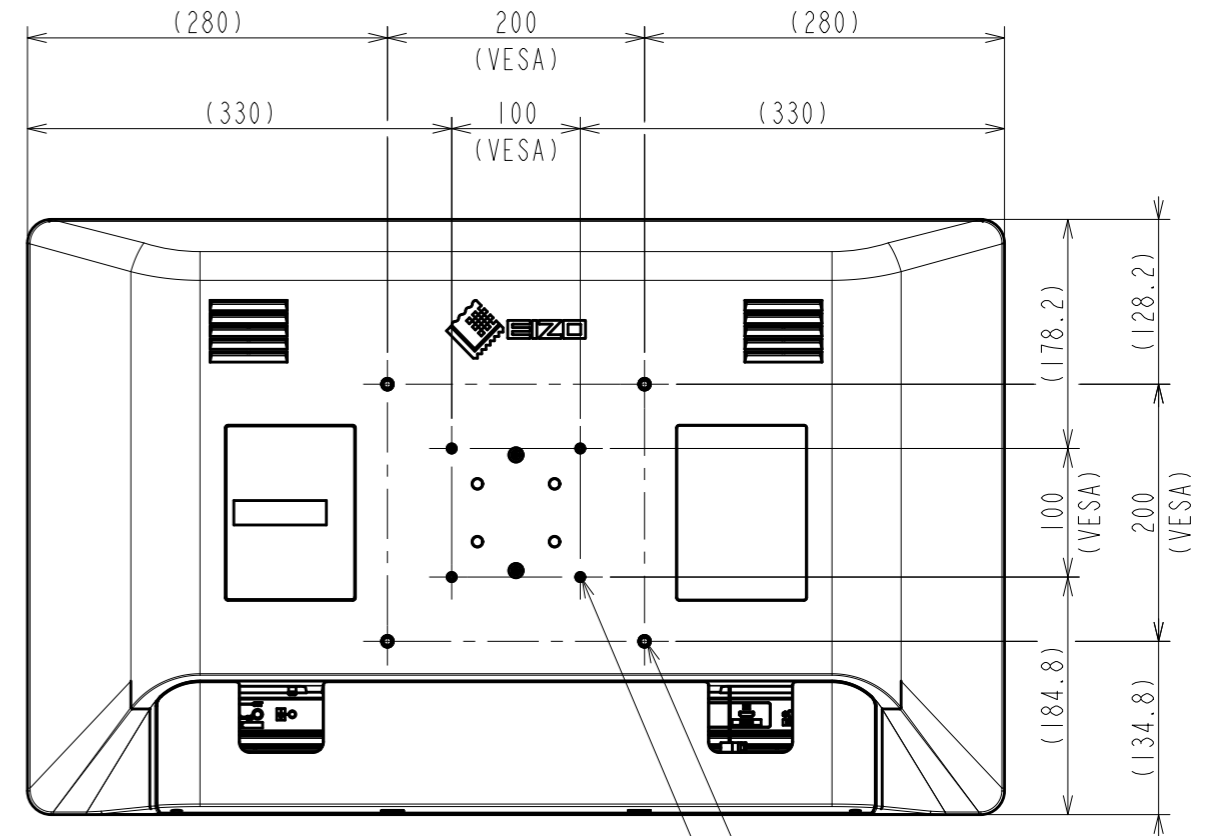

OUTLINE DIMENSIONS

MODEL EX3241

UNIT mm

EIZO Corporation

4xM6(Max depth 12.4mm)
4xM4(Max depth 11.4mm)

OUTLINE DIMENSIONS

MODEL	EX3241
UNIT	mm

EIZO Corporation