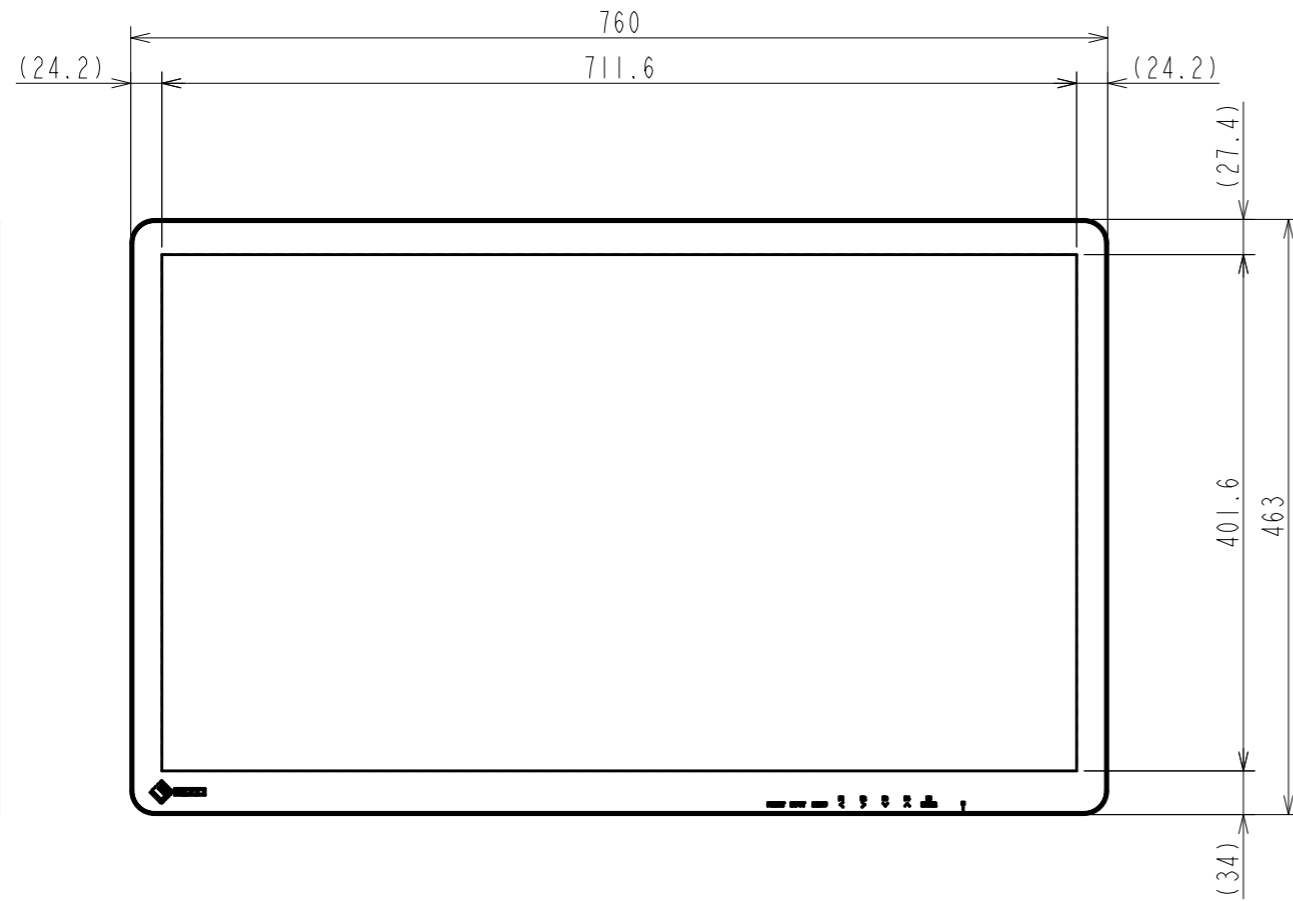

OUTLINE DIMENSIONS

MODEL EX3241

UNIT mm

EIZO Corporation

4xM6(Max depth 12.4mm)
4xM4(Max depth 11.4mm)

OUTLINE DIMENSIONS

MODEL	EX3241
UNIT	mm

EIZO Corporation