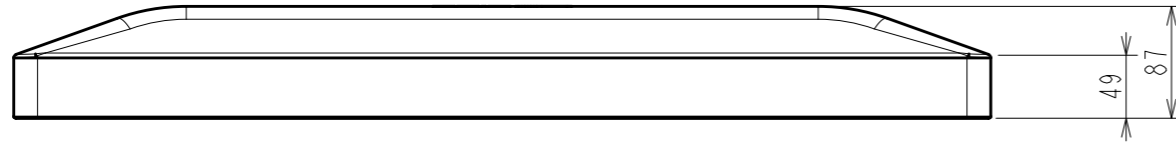

OUTLINE DIMENSIONS

MODEL EX3241

UNIT mm

EIZO Corporation

4xM6(Max depth 12.4mm)
4xM4(Max depth 11.4mm)

OUTLINE DIMENSIONS

MODEL	EX3241
UNIT	mm

EIZO Corporation