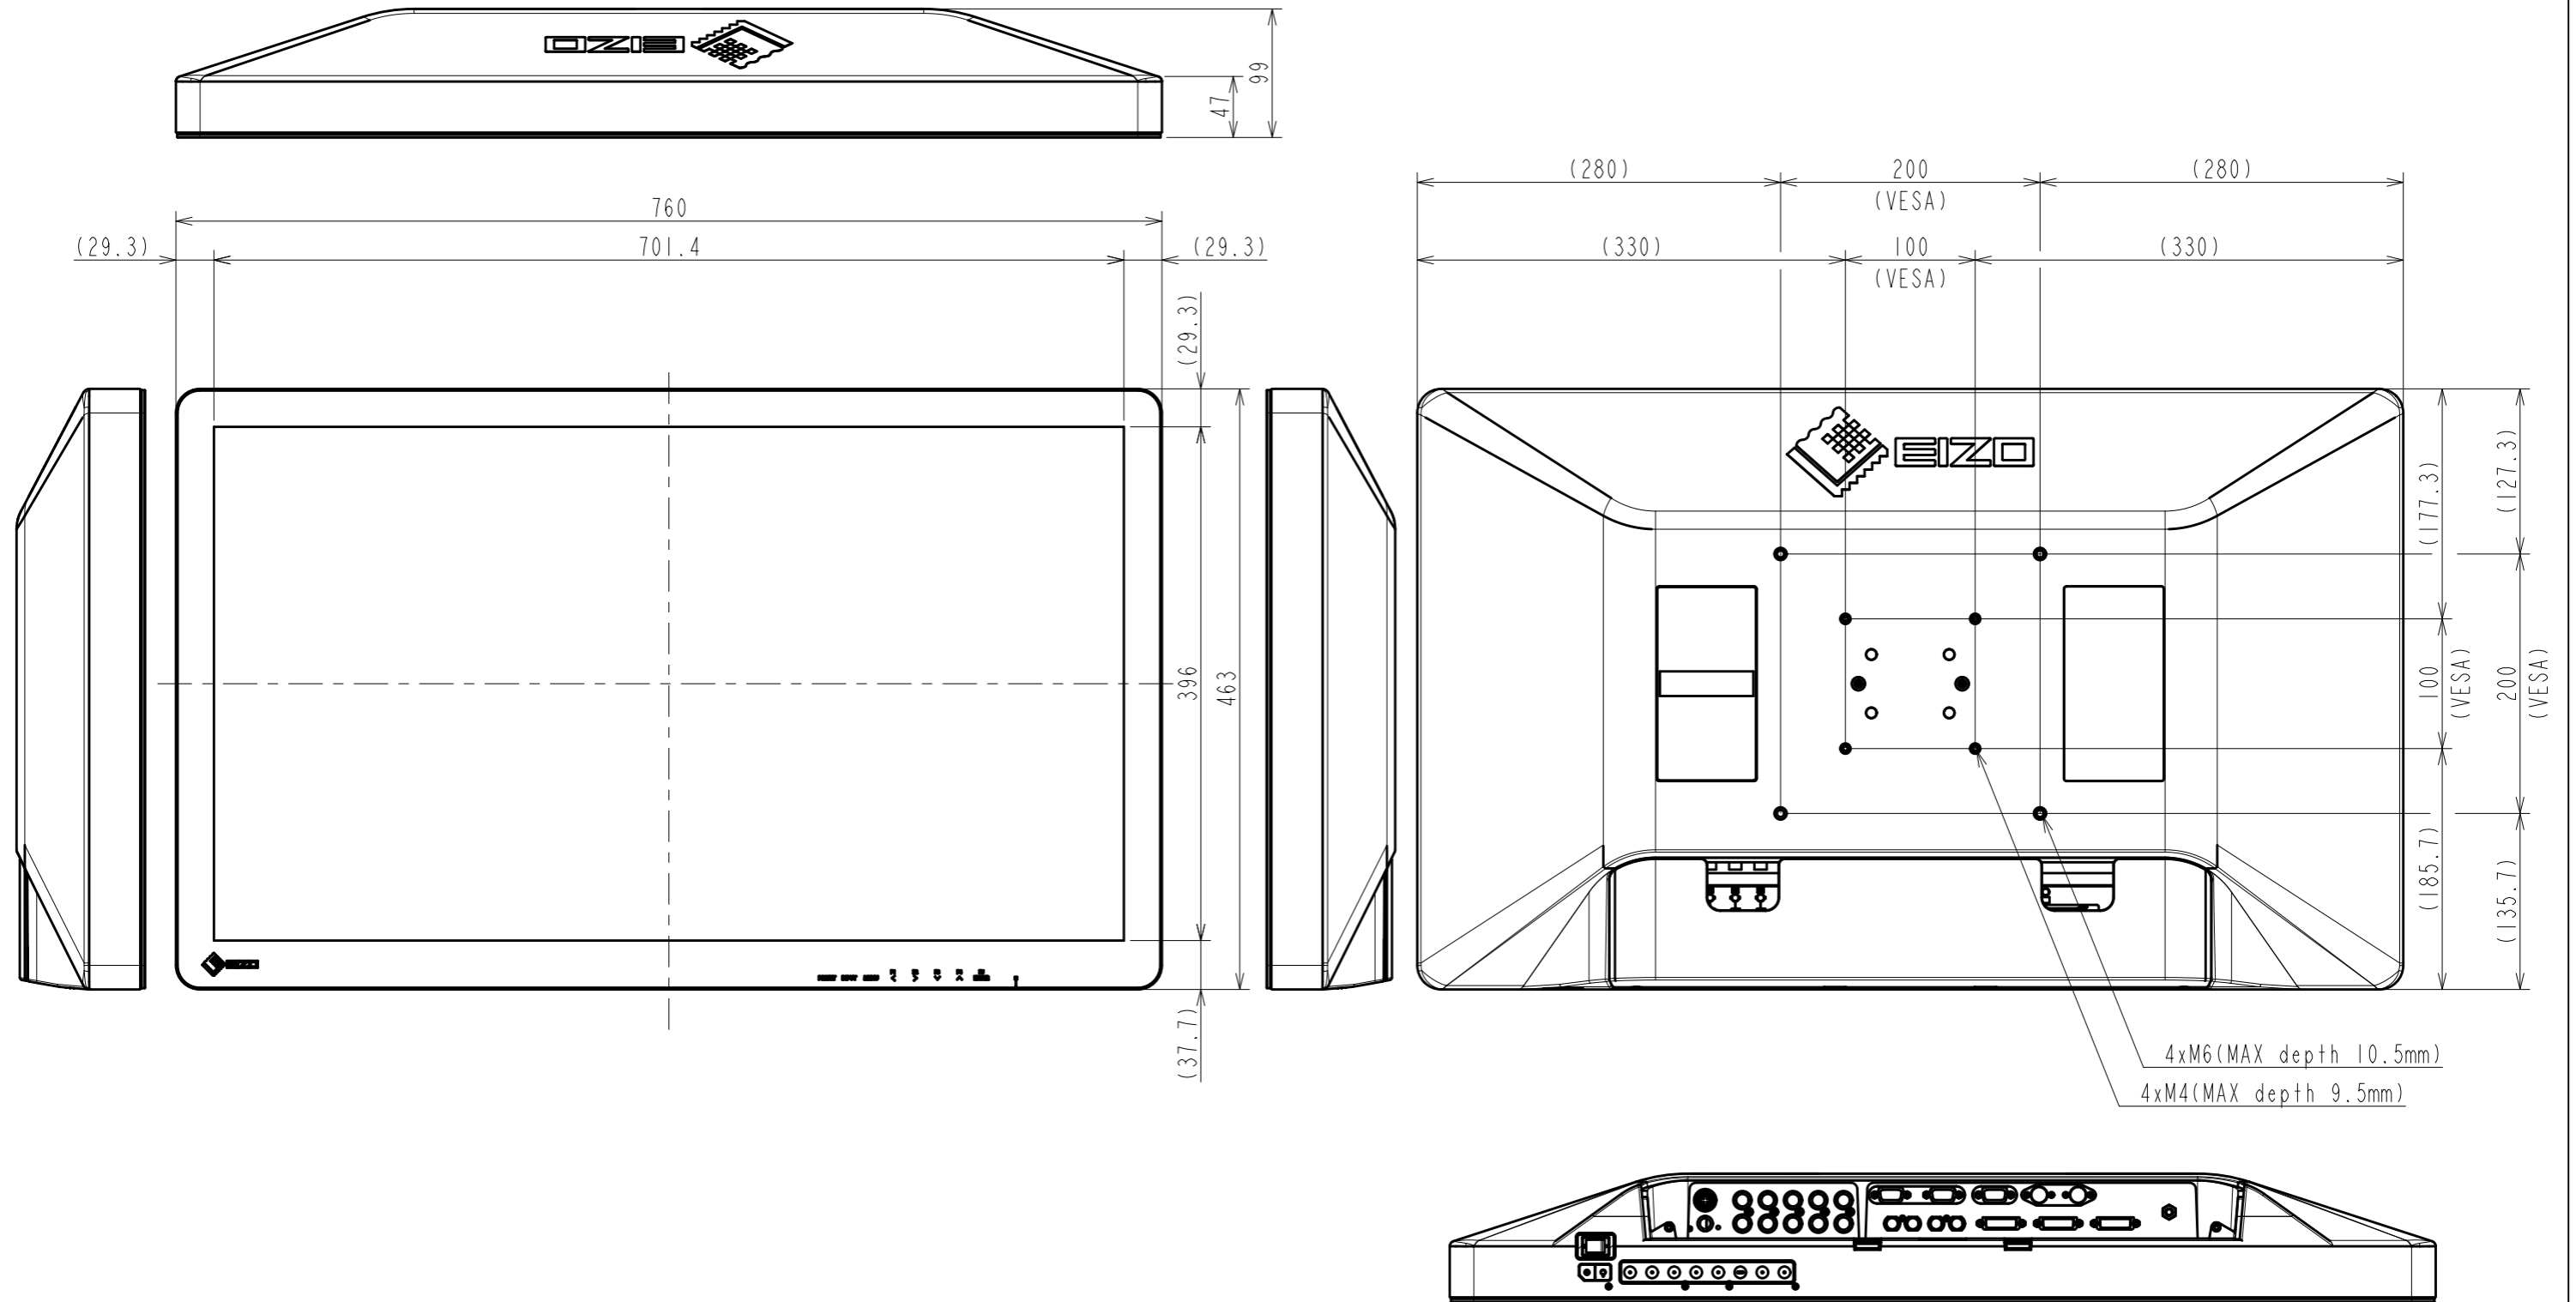

OUTLINE DIMENSIONS

MODEL EX3220

UNIT mm

EIZO Corporation

OUTLINE DIMENSIONS	
MODEL	EX3220
UNIT	mm
EIZO Corporation	