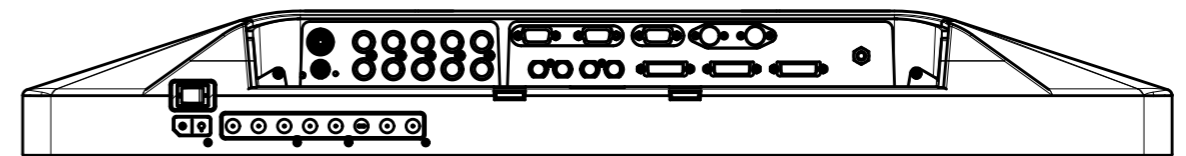

OUTLINE DIMENSIONS

MODEL EX3220-3D

UNIT mm

EIZO Corporation

OUTLINE DIMENSIONS	
MODEL	EX3220-3D
UNIT	mm
EIZO Corporation	