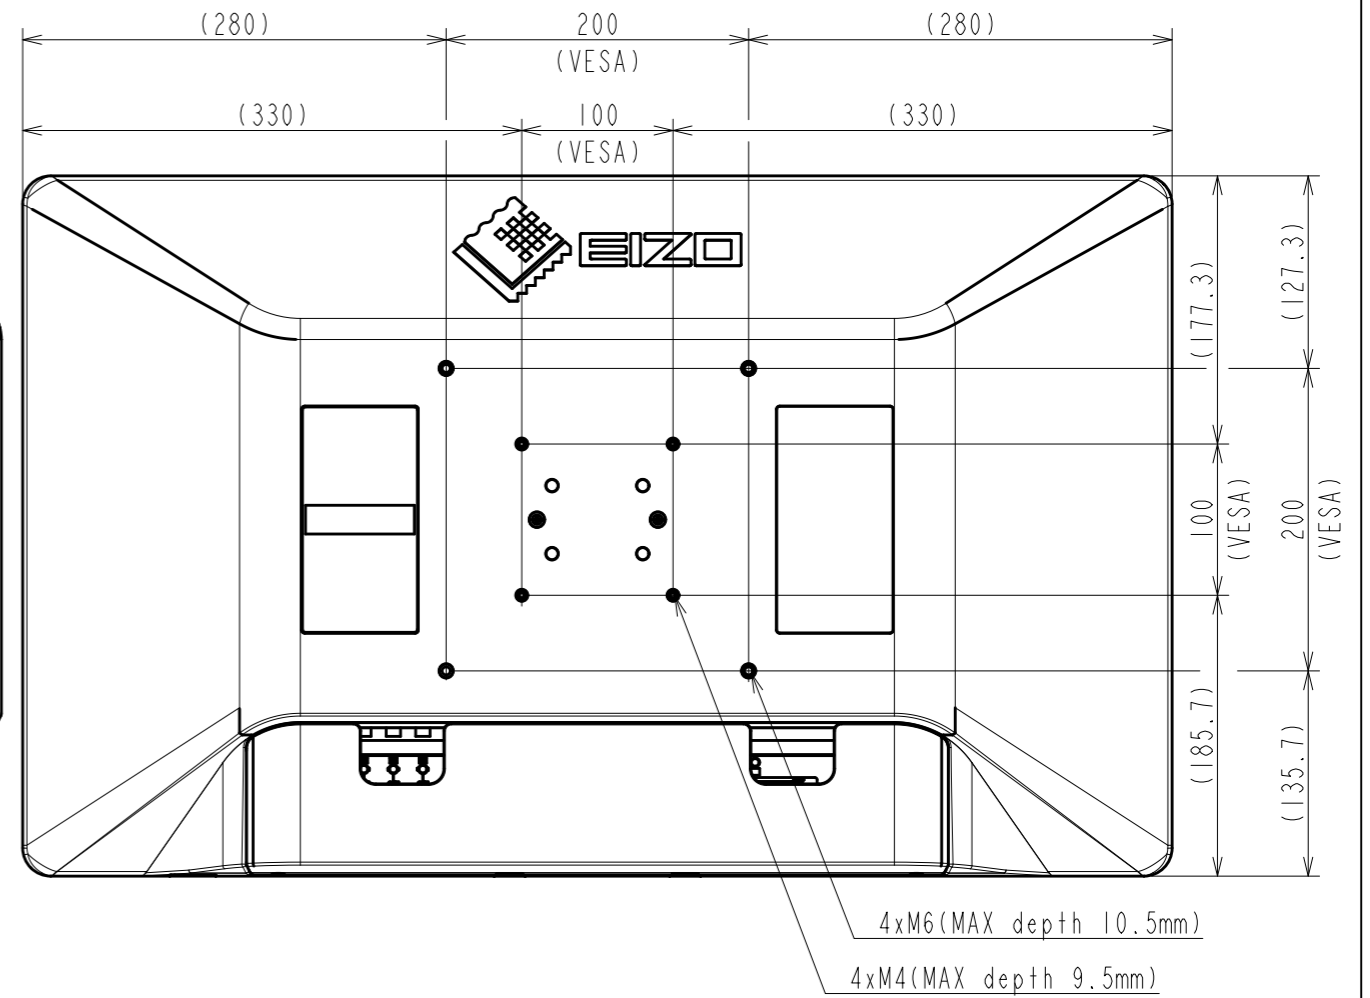

OUTLINE DIMENSIONS

MODEL EX3220-3D

UNIT mm

EIZO Corporation

OUTLINE DIMENSIONS	
MODEL	EX3220-3D
UNIT	mm
EIZO Corporation	