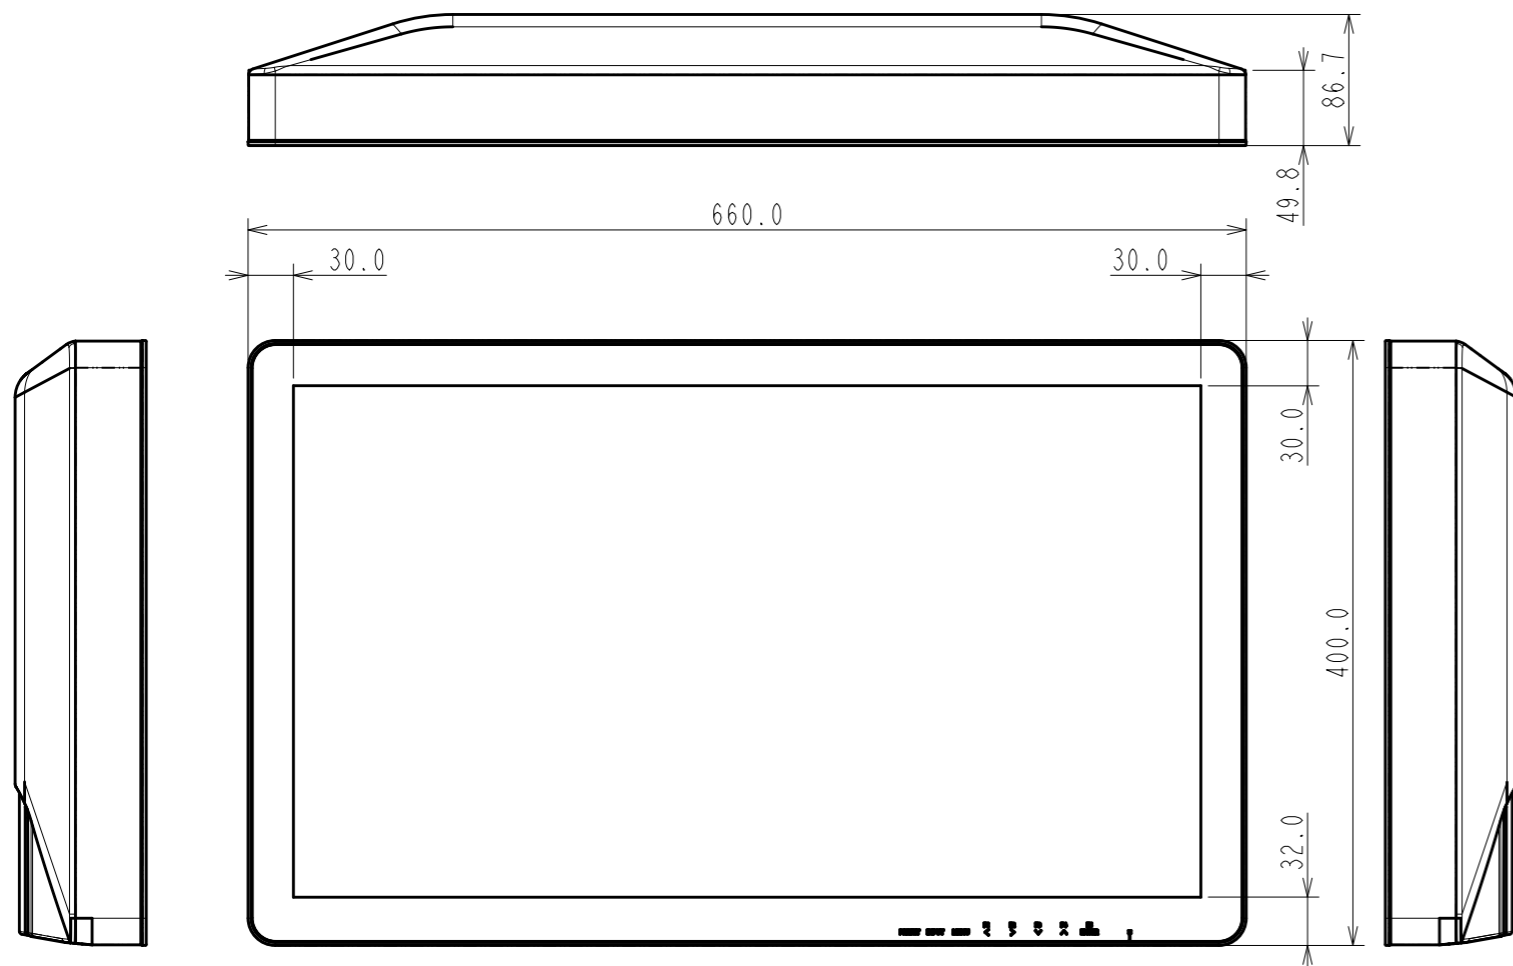

# OUTLINE DIMENSIONS

MODEL EX2742

UNIT mm

**EIZO Corporation**

4xM4(Max depth 9.5mm)

**OUTLINE DIMENSIONS**

MODEL EX2742

UNIT mm