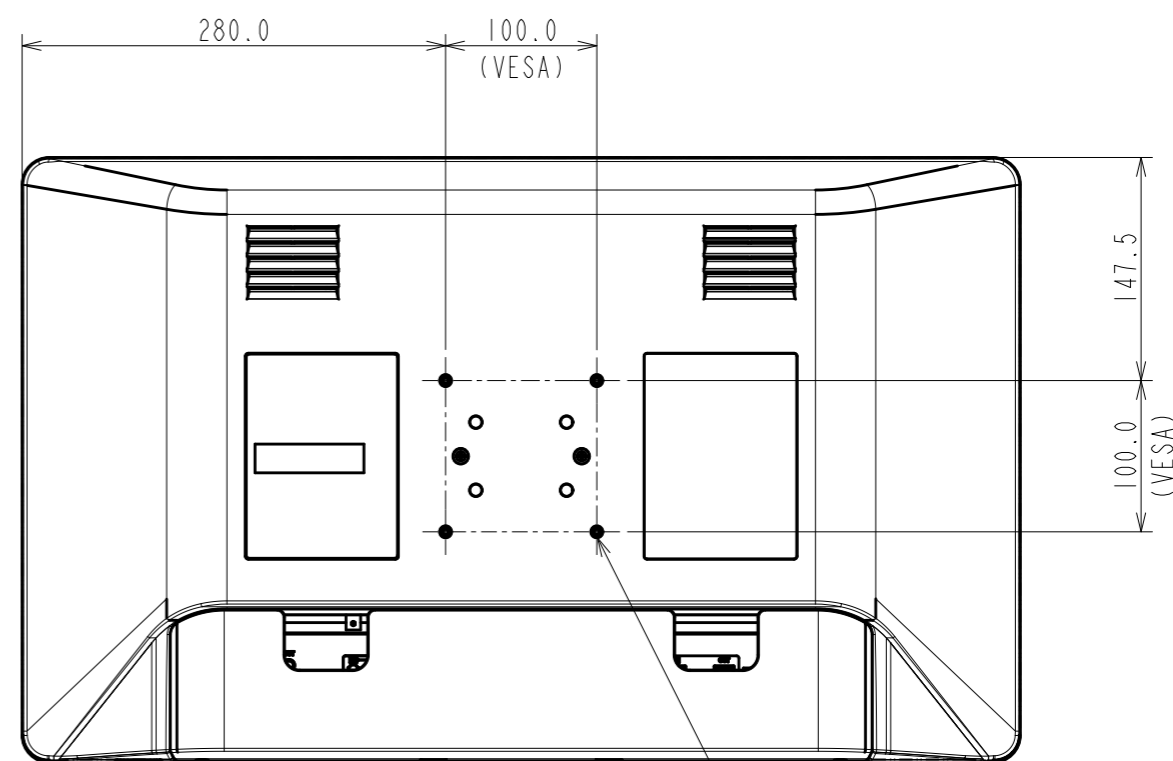

# OUTLINE DIMENSIONS

MODEL EX2742

UNIT mm

**EIZO Corporation**

4xM4(Max depth 9.5mm)

**OUTLINE DIMENSIONS**

MODEL EX2742

UNIT mm