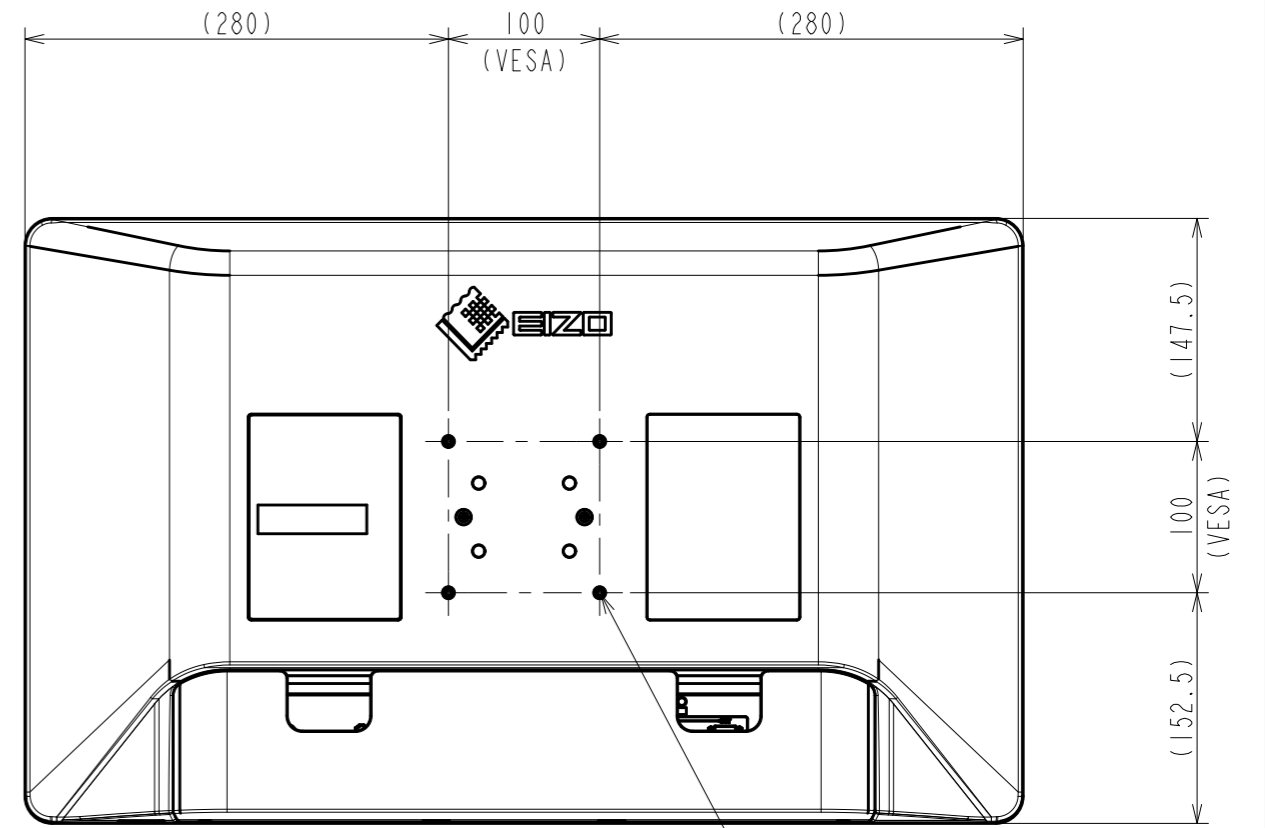

# OUTLINE DIMENSIONS

MODEL EX2721

UNIT mm

**EIZO Corporation**

4xM4(MAX depth 9.5mm)

# OUTLINE DIMENSIONS

MODEL EX2721

UNIT mm

**EIZO Corporation**