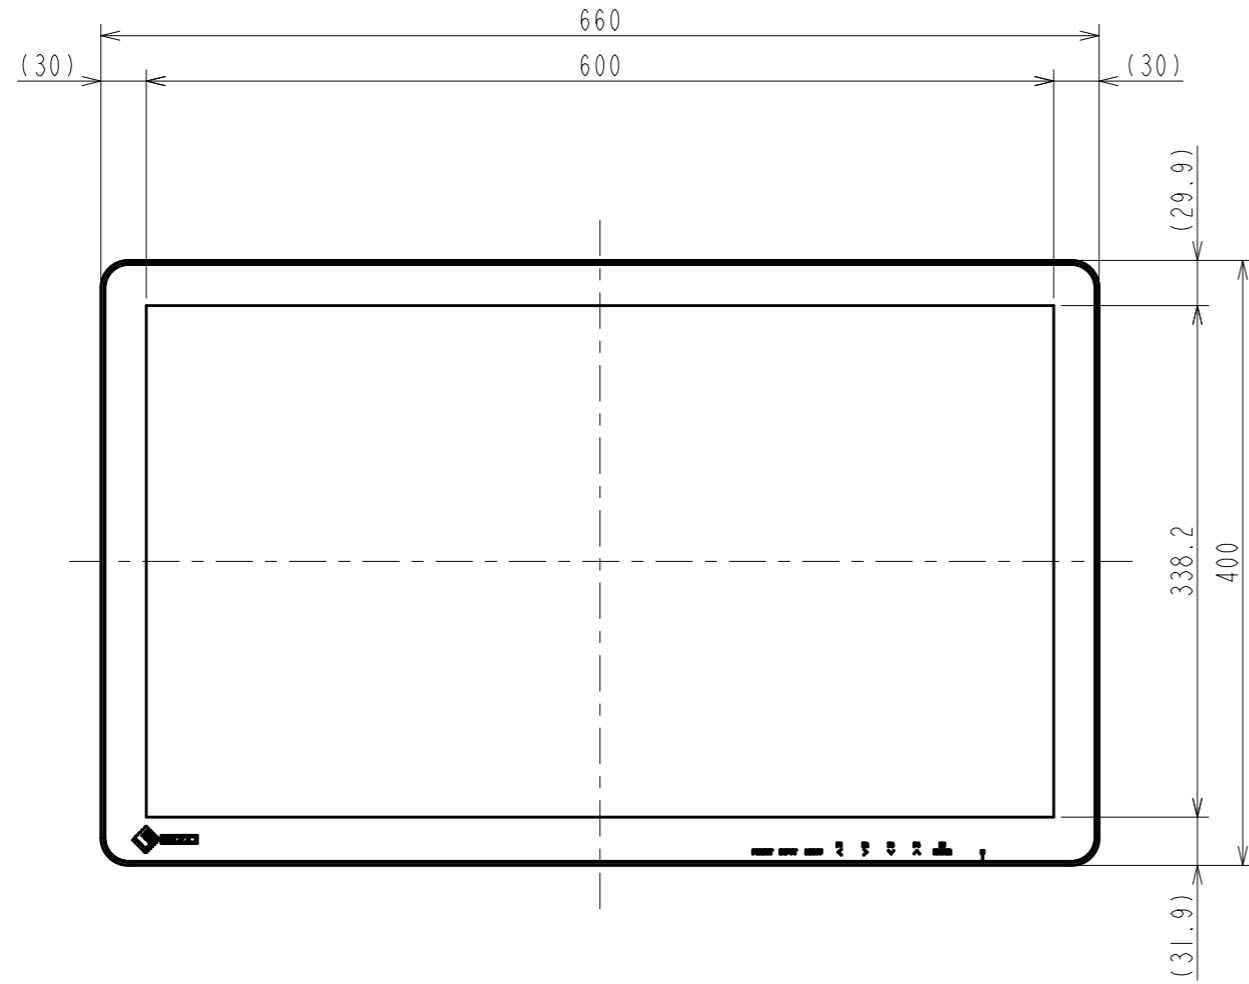

# OUTLINE DIMENSIONS

MODEL EX2721

UNIT mm

**EIZO Corporation**

4xM4(MAX depth 9.5mm)

# OUTLINE DIMENSIONS

MODEL EX2721

UNIT mm

**EIZO Corporation**