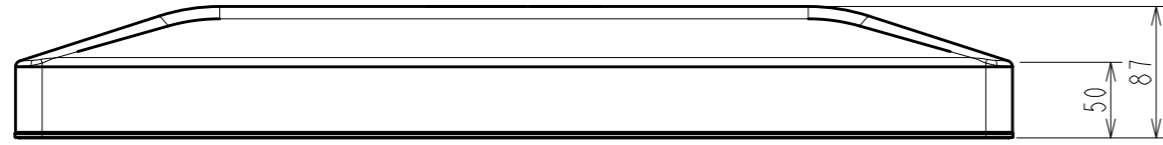

# OUTLINE DIMENSIONS

MODEL EX2721

UNIT mm

**EIZO Corporation**

4xM4(MAX depth 9.5mm)

# OUTLINE DIMENSIONS

MODEL EX2721

UNIT mm

**EIZO Corporation**