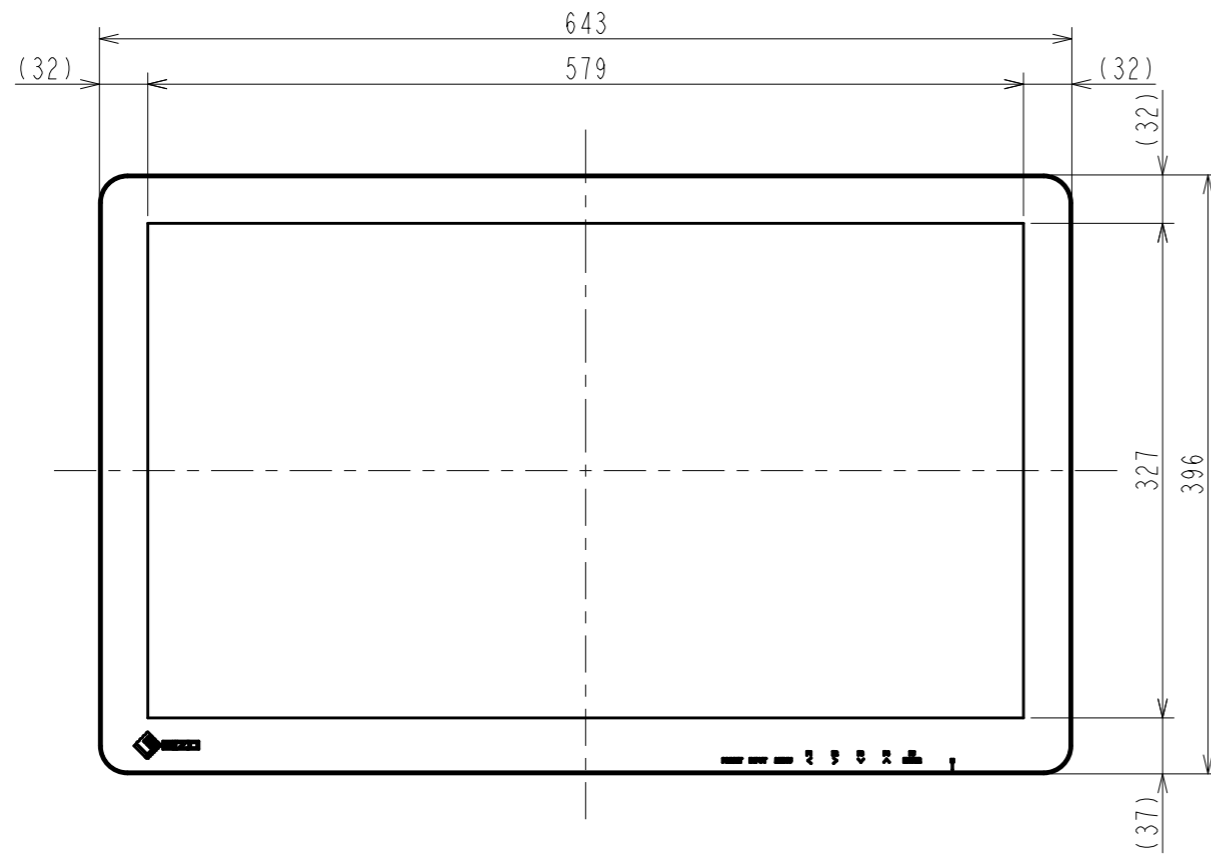

OUTLINE DIMENSIONS

MODEL EX2621

UNIT mm

EIZO Corporation

OUTLINE DIMENSIONS	
MODEL	EX2621
UNIT	mm
EIZO Corporation	