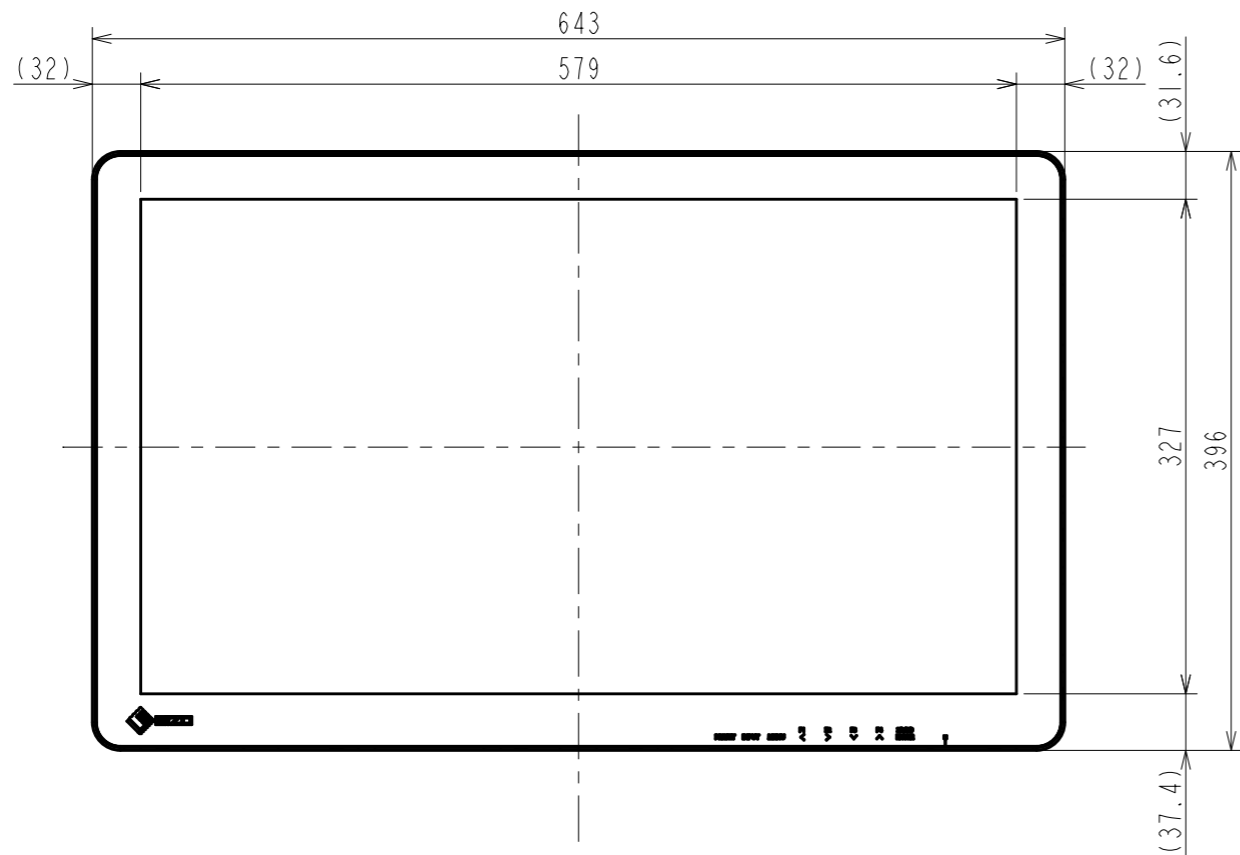

OUTLINE DIMENSIONS

MODEL EX2620-3D

UNIT mm

EIZO Corporation

OUTLINE DIMENSIONS

MODEL EX2620-3D

UNIT mm

EIZO Corporation