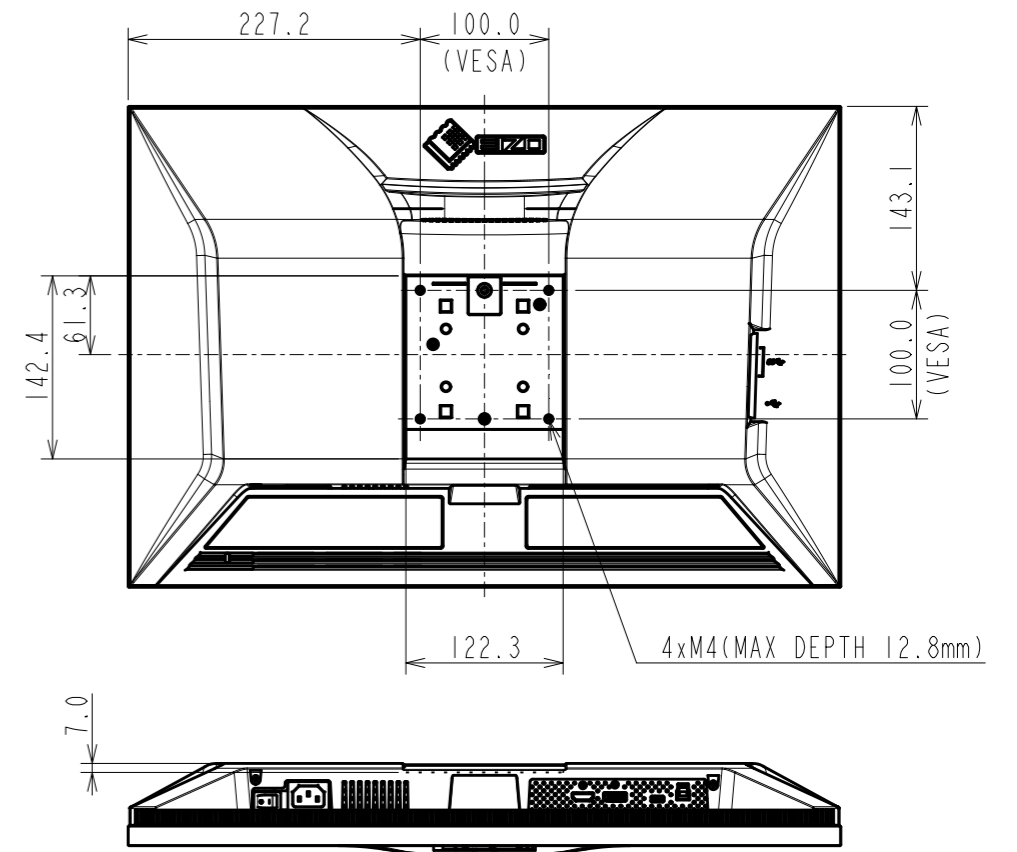

OUTLINE DIMENSIONS

MODEL CG2400S

UNIT mm

EIZO Corporation

OUTLINE DIMENSIONS

MODEL CG2400S

UNIT mm

EIZO Corporation