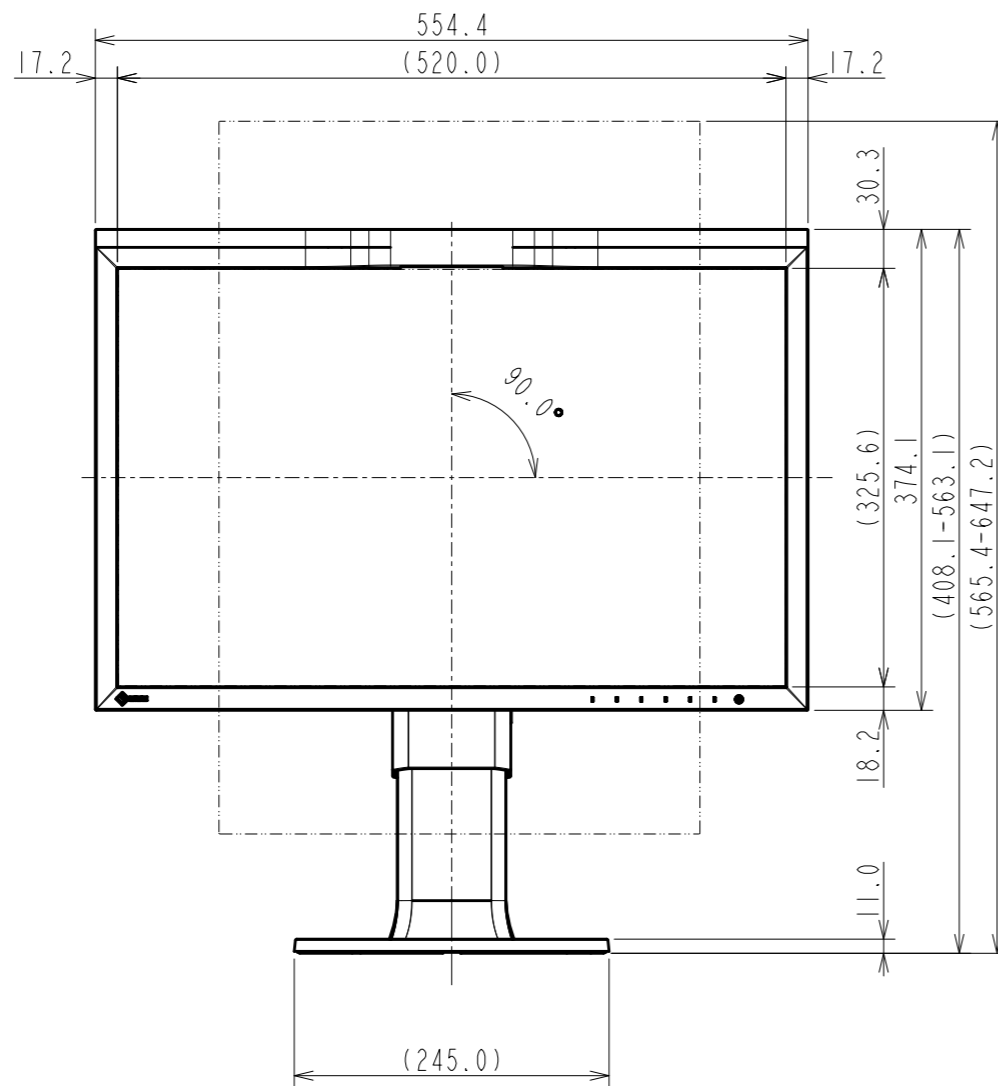

OUTLINE DIMENSIONS

MODEL CG2400S

UNIT mm

EIZO Corporation

OUTLINE DIMENSIONS

MODEL CG2400S

UNIT mm

EIZO Corporation