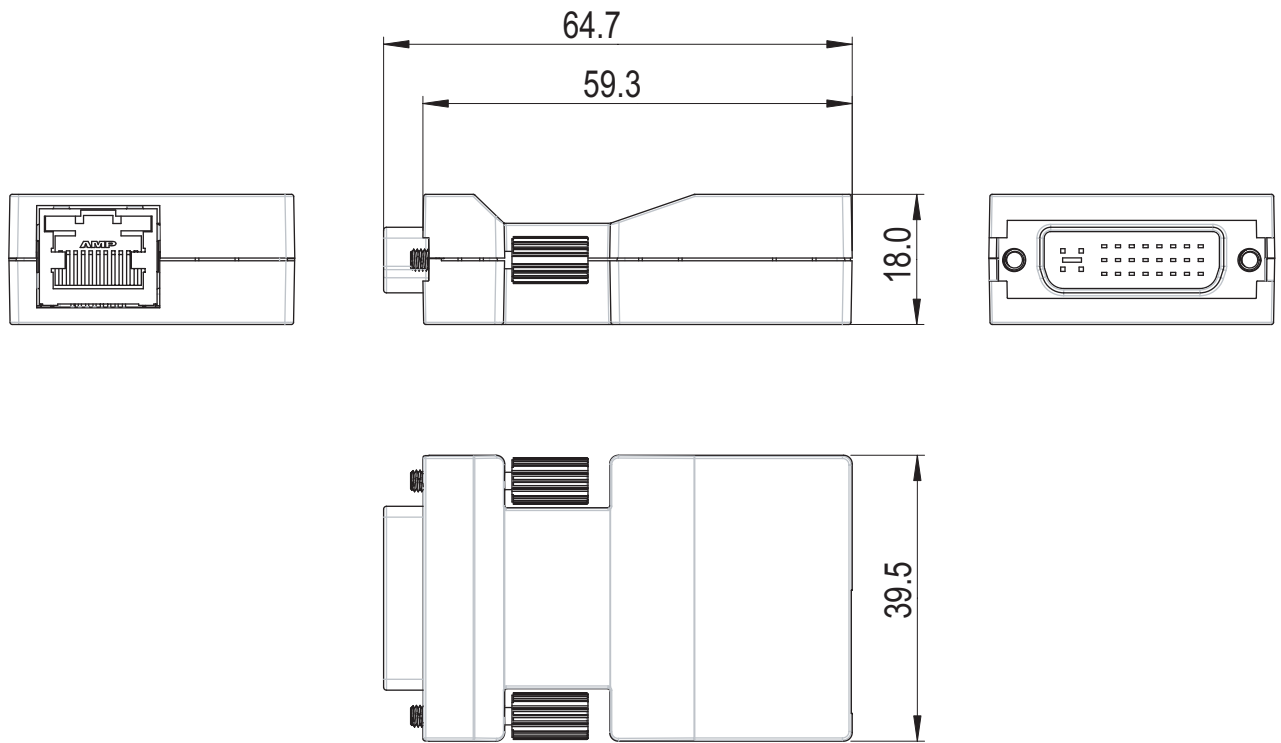

SDL3501P (For PC)  
Unit : mm

# SDL3501P (For monitor)

Unit : mm