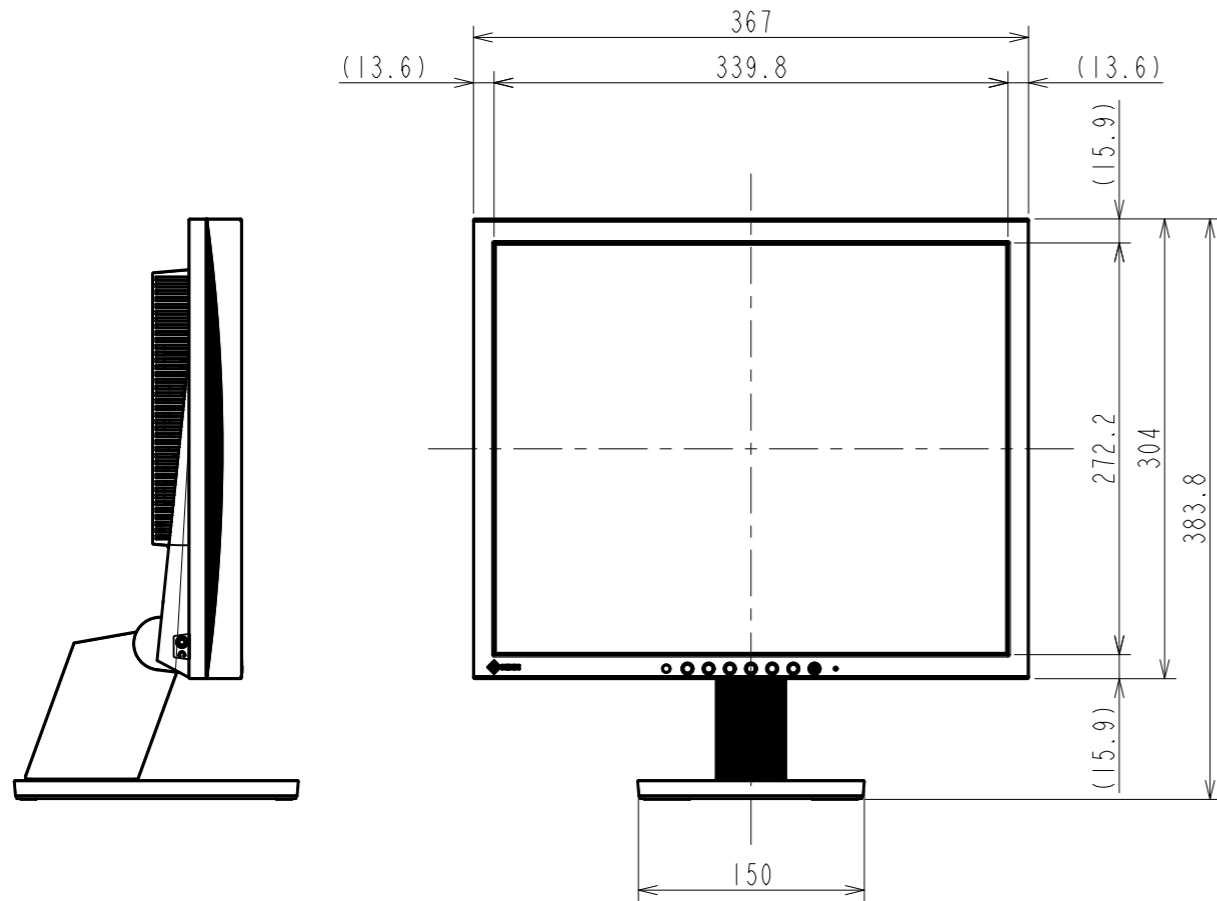

OUTLINE DIMENSIONS

MODEL S1703-A

UNIT mm

EIZO Corporation

OUTLINE DIMENSIONS

MODEL S1703-A

UNIT mm

EIZO Corporation

4xM4(Max depth 11.4mm)