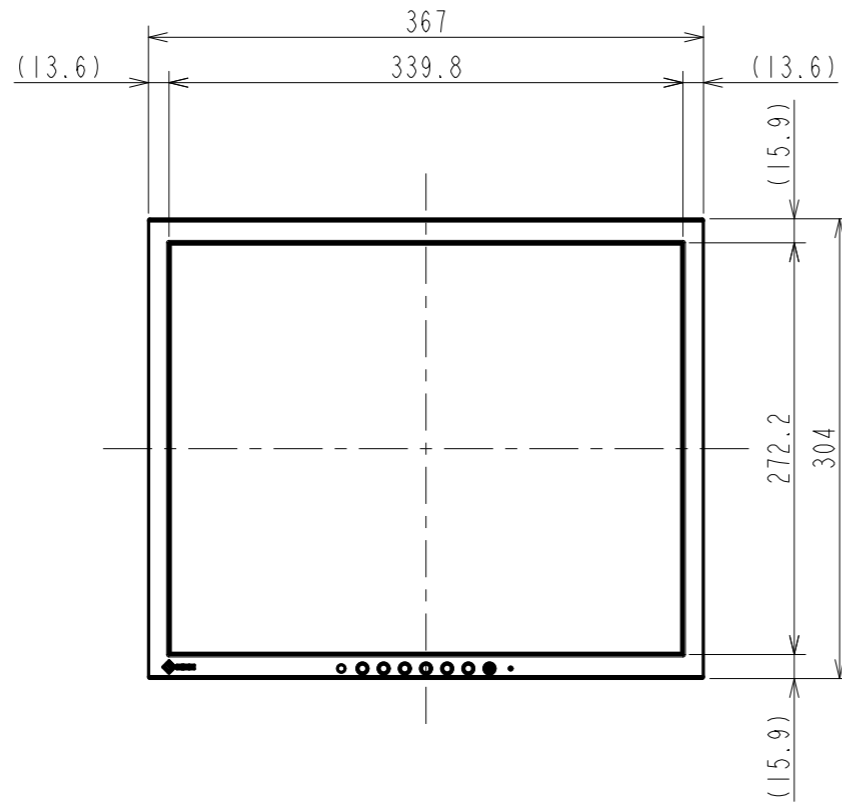

OUTLINE DIMENSIONS

MODEL S1703-A

UNIT mm

EIZO Corporation

OUTLINE DIMENSIONS

MODEL S1703-A

UNIT mm

EIZO Corporation

4xM4(Max depth 11.4mm)