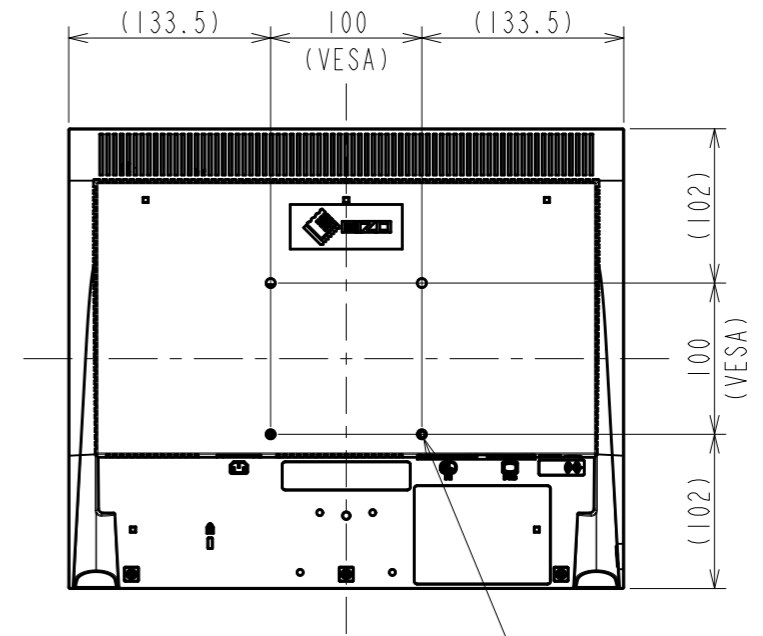

OUTLINE DIMENSIONS

MODEL S1703-A

UNIT mm

EIZO Corporation

OUTLINE DIMENSIONS

MODEL S1703-A

UNIT mm

EIZO Corporation

4xM4(Max depth 11.4mm)