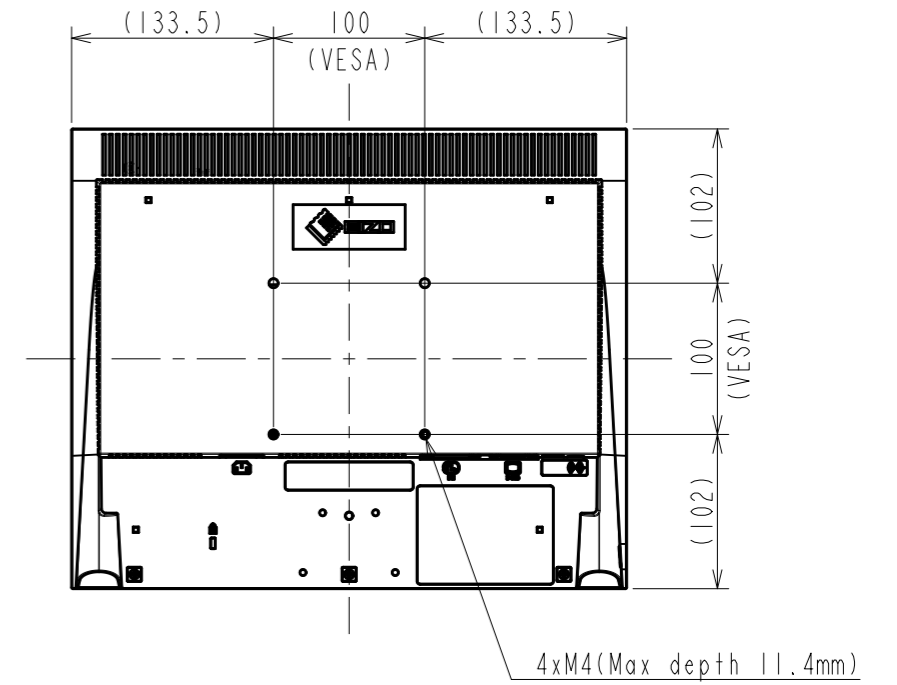

OUTLINE DIMENSIONS

MODEL S1703-A

UNIT mm

EIZO Corporation

OUTLINE DIMENSIONS

MODEL S1703-A

UNIT mm

EIZO Corporation

4xM4(Max depth 11.4mm)