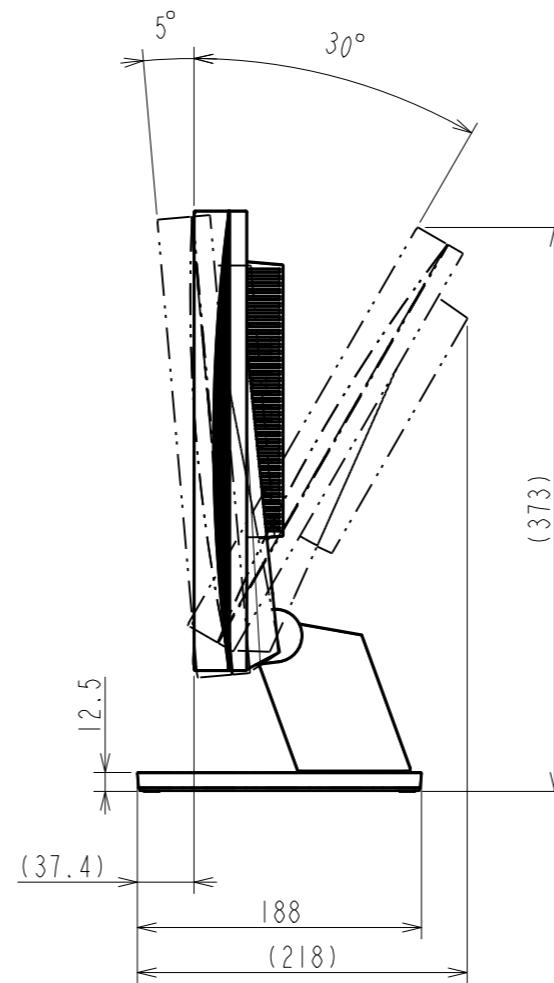

OUTLINE DIMENSIONS

MODEL S1703-A

UNIT mm

EIZO Corporation

OUTLINE DIMENSIONS

MODEL S1703-A

UNIT mm

EIZO Corporation

4xM4(Max depth 11.4mm)