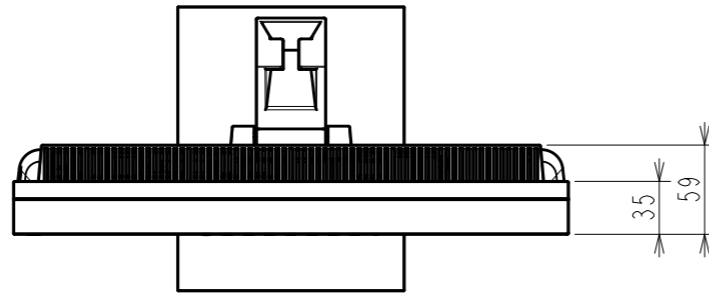

OUTLINE DIMENSIONS

MODEL S1703-A

UNIT mm

EIZO Corporation

OUTLINE DIMENSIONS

MODEL S1703-A

UNIT mm

EIZO Corporation

4xM4(Max depth 11.4mm)