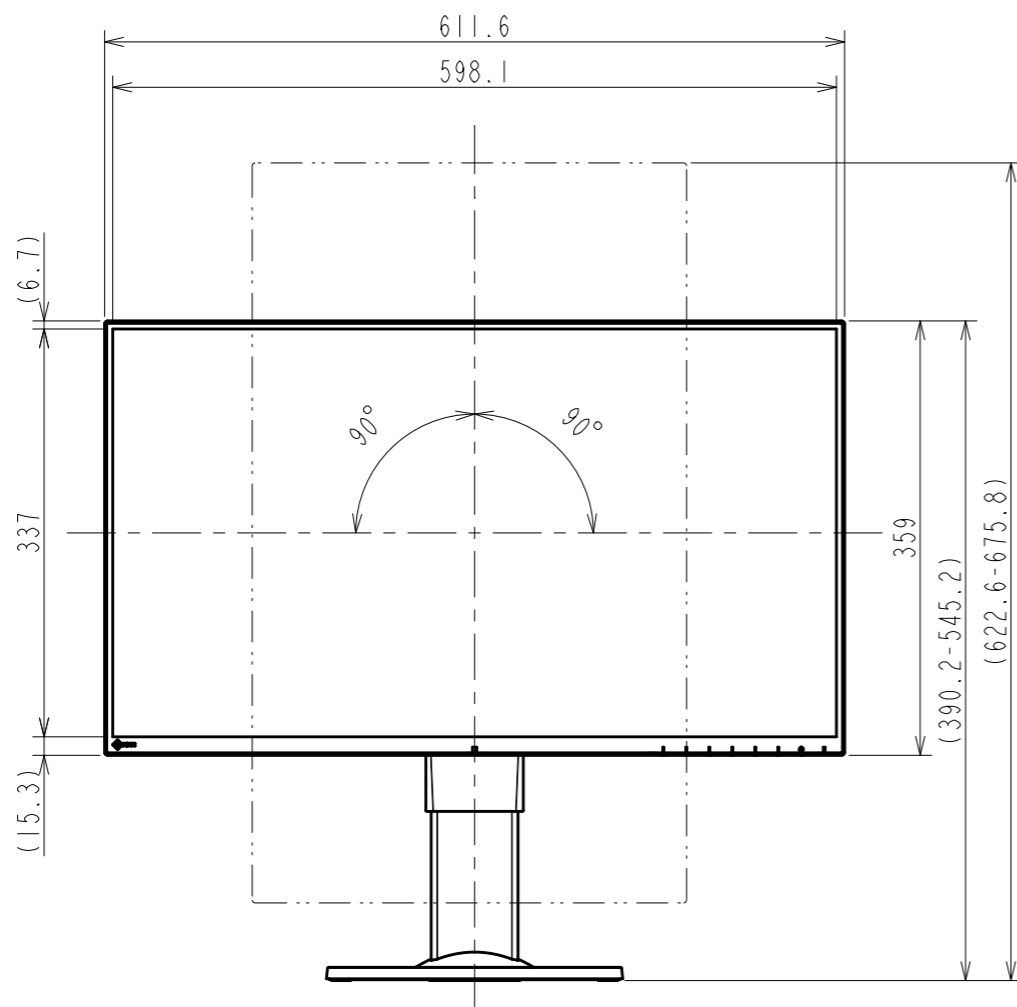

OUTLINE DIMENSIONS

MODEL	EV2780
UNIT	mm

OUTLINE DIMENSIONS

MODEL	EV2780
UNIT	mm