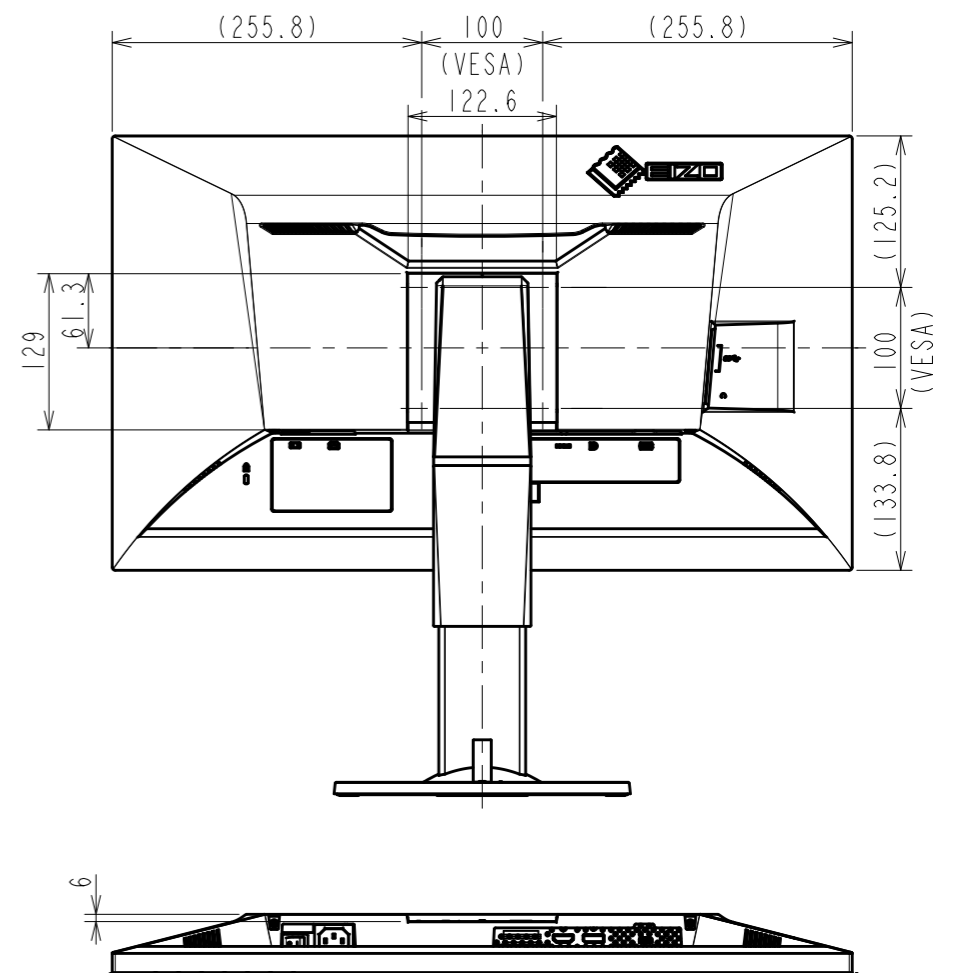

OUTLINE DIMENSIONS

MODEL	EV2780
UNIT	mm

OUTLINE DIMENSIONS

MODEL	EV2780
UNIT	mm