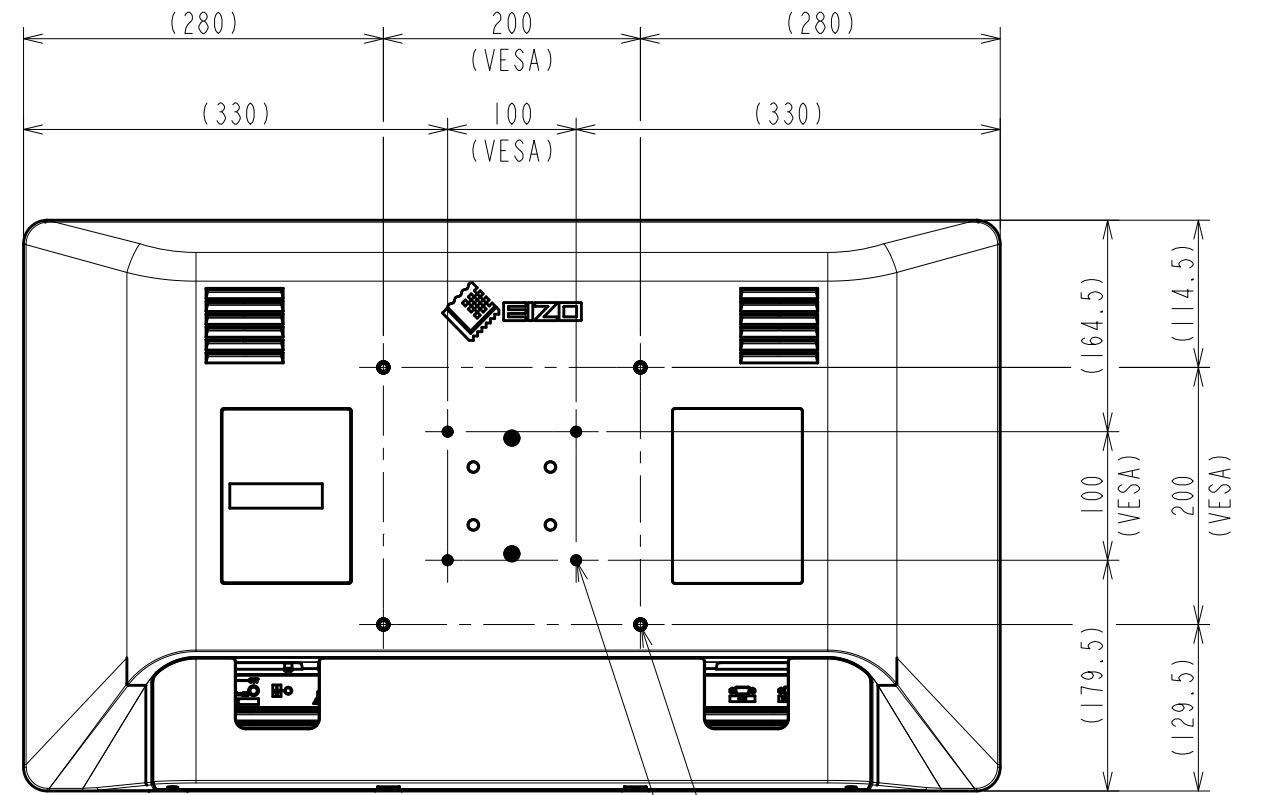

OUTLINE DIMENSIONS

MODEL EX3140

UNIT mm

EIZO Corporation

4xM6(Max depth 11.1mm)
4xM4(Max depth 9.6mm)

OUTLINE DIMENSIONS

MODEL EX3140

UNIT mm