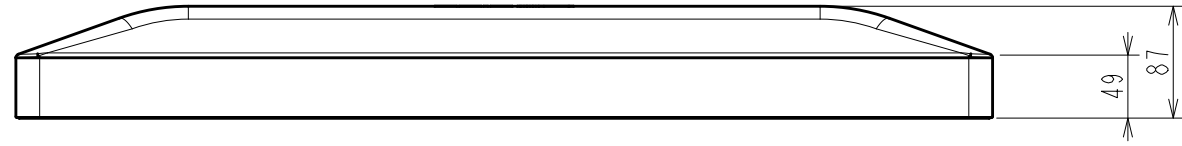

OUTLINE DIMENSIONS

MODEL EX3140

UNIT mm

EIZO Corporation

4xM6(Max depth 11.1mm)
4xM4(Max depth 9.6mm)

OUTLINE DIMENSIONS

MODEL EX3140

UNIT mm