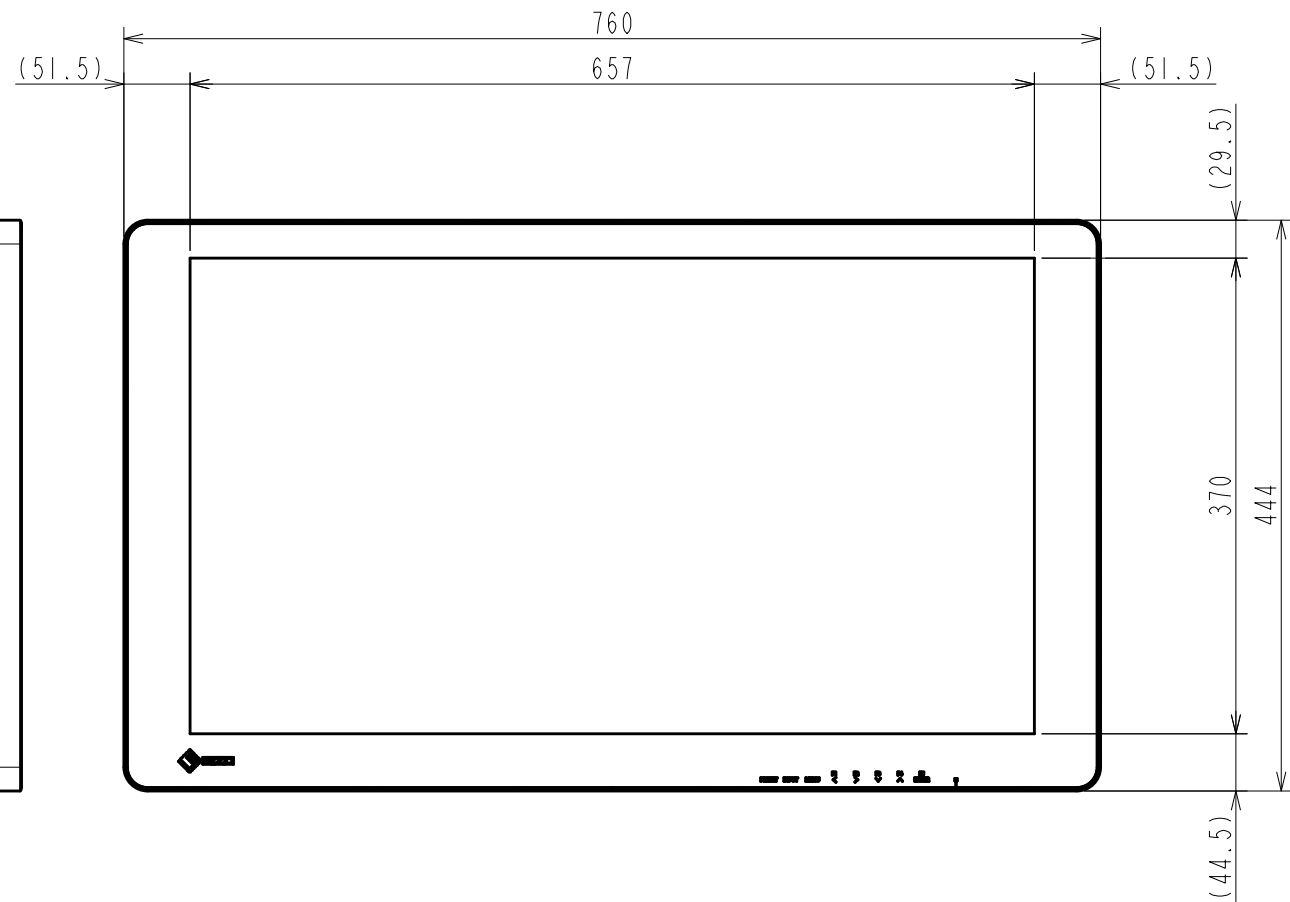

OUTLINE DIMENSIONS

MODEL EX3140

UNIT mm

EIZO Corporation

4xM6(Max depth 11.1mm)
4xM4(Max depth 9.6mm)

OUTLINE DIMENSIONS

MODEL EX3140

UNIT mm