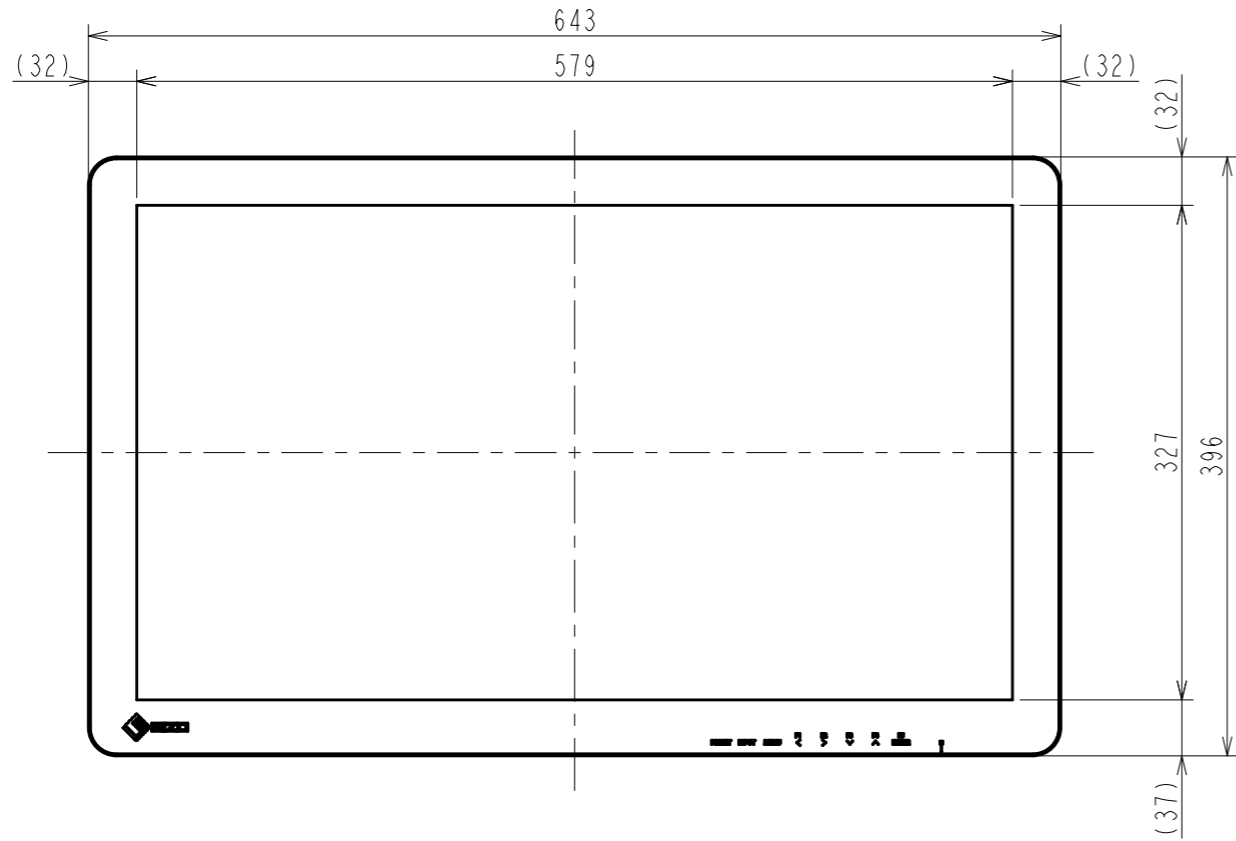

OUTLINE DIMENSIONS

MODEL EX2620

UNIT mm

EIZO Corporation

OUTLINE DIMENSIONS

MODEL EX2620

UNIT mm

EIZO Corporation