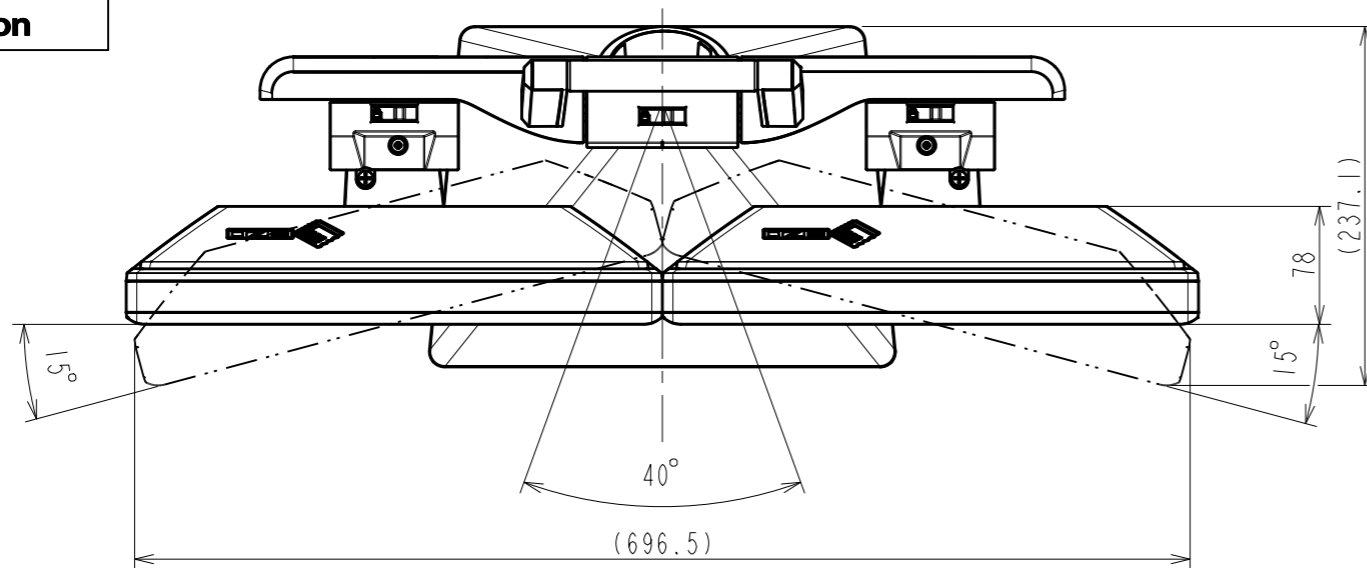

OUTLINE DIMENSIONS

MODEL GX560-MD

UNIT mm

EIZO Corporation

OUTLINE DIMENSIONS

MODEL GX560

UNIT mm

EIZO Corporation

4xM4(Max Depth 11mm)