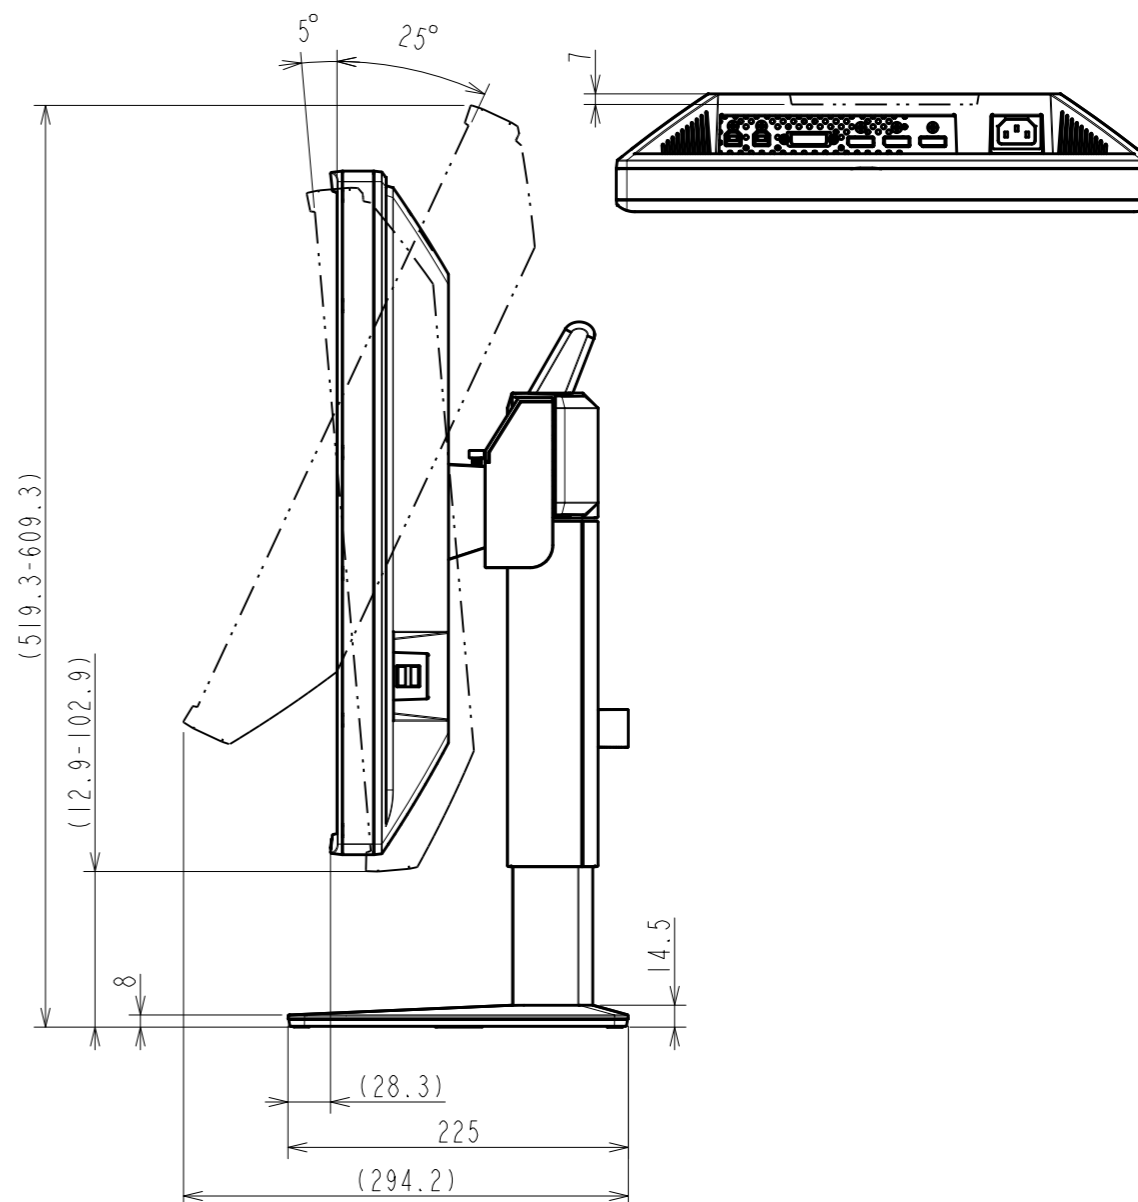

OUTLINE DIMENSIONS

MODEL GX560-MD

UNIT mm

EIZO Corporation

OUTLINE DIMENSIONS

MODEL GX560

UNIT mm

EIZO Corporation

4xM4(Max Depth 11mm)