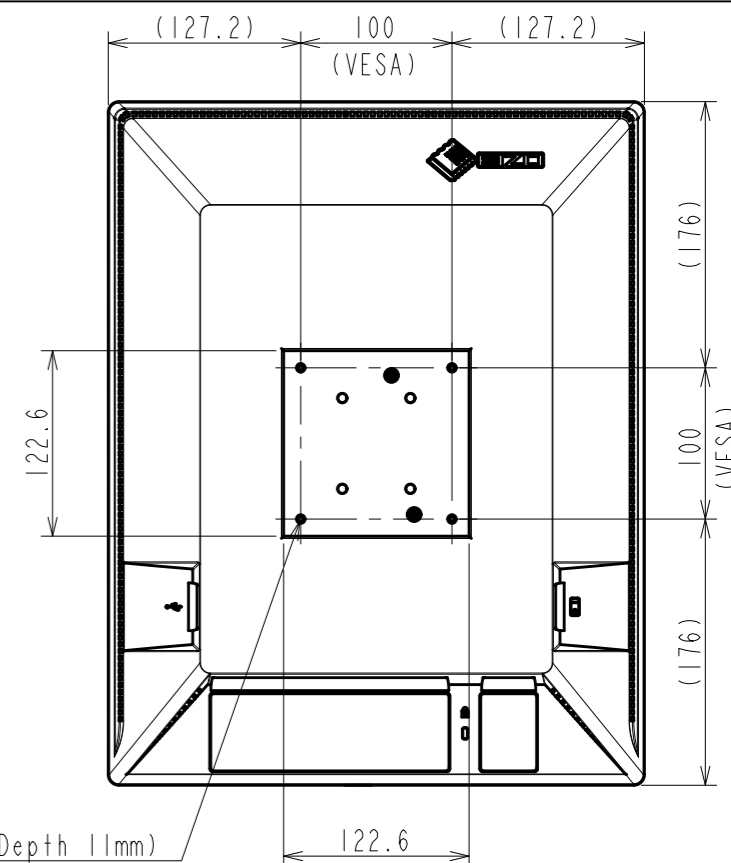

OUTLINE DIMENSIONS

MODEL GX560-MD

UNIT mm

EIZO Corporation

OUTLINE DIMENSIONS

MODEL GX560

UNIT mm

EIZO Corporation

4xM4(Max Depth 11mm)