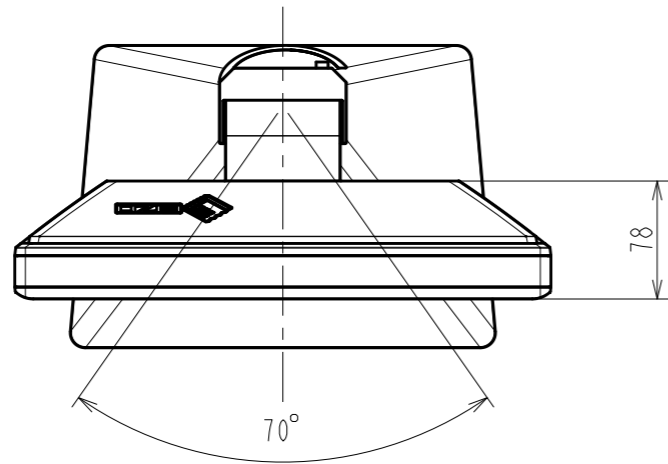

OUTLINE DIMENSIONS

MODEL GX560-MD

UNIT mm

EIZO Corporation

OUTLINE DIMENSIONS

MODEL GX560

UNIT mm

EIZO Corporation

4xM4(Max Depth 11mm)