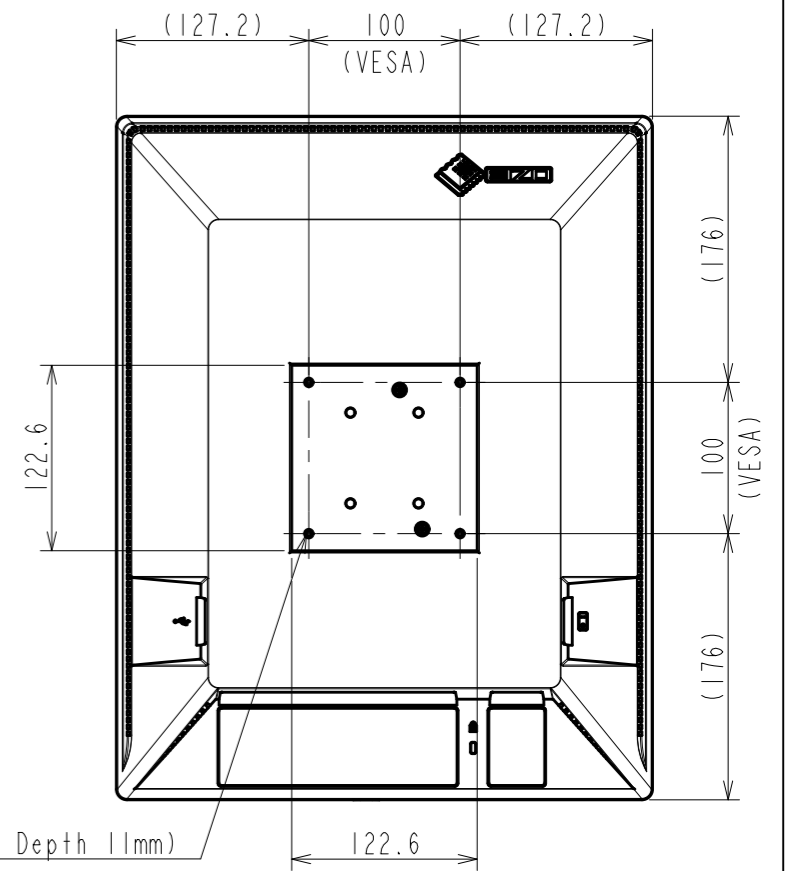

OUTLINE DIMENSIONS

MODEL GX560-MD

UNIT mm

EIZO Corporation

OUTLINE DIMENSIONS

MODEL GX560

UNIT mm

EIZO Corporation

4xM4(Max Depth 11mm)