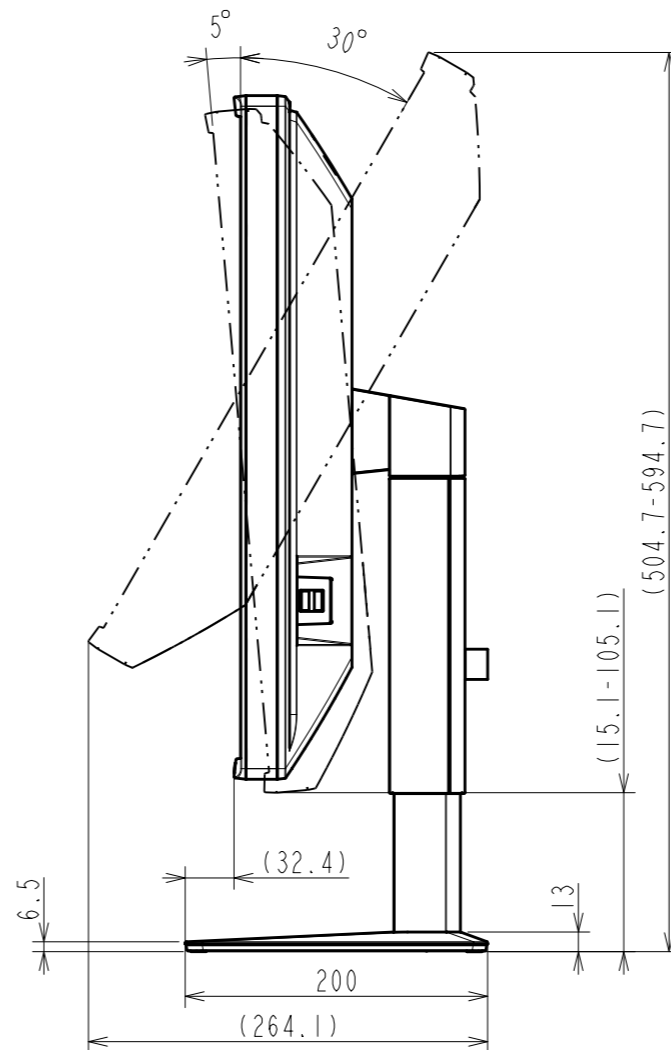

OUTLINE DIMENSIONS

MODEL GX560-MD

UNIT mm

EIZO Corporation

OUTLINE DIMENSIONS

MODEL GX560

UNIT mm

EIZO Corporation

4xM4(Max Depth 11mm)