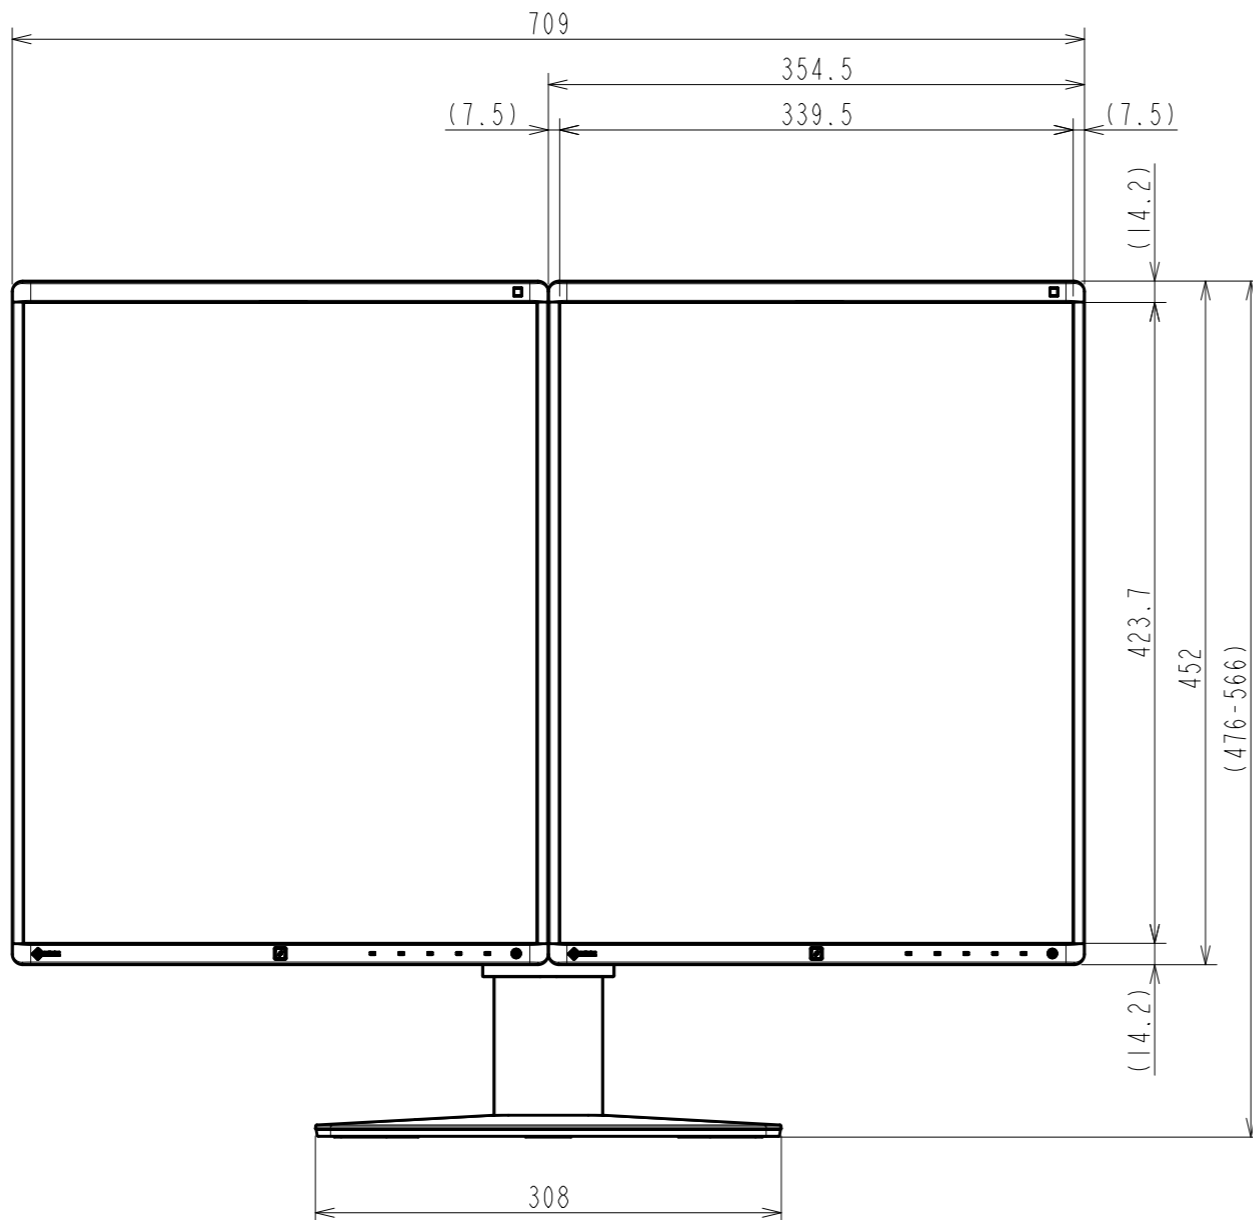

OUTLINE DIMENSIONS

MODEL GX560-MD

UNIT mm

EIZO Corporation

OUTLINE DIMENSIONS

MODEL GX560

UNIT mm

EIZO Corporation

4xM4(Max Depth 11mm)