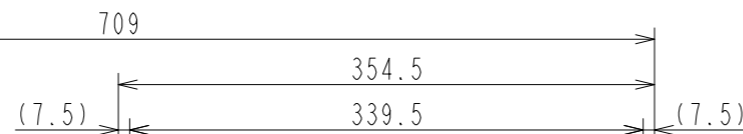

OUTLINE DIMENSIONS

MODEL GX560-MD

UNIT mm

EIZO Corporation

OUTLINE DIMENSIONS

MODEL GX560

UNIT mm

EIZO Corporation

4xM4(Max Depth 11mm)