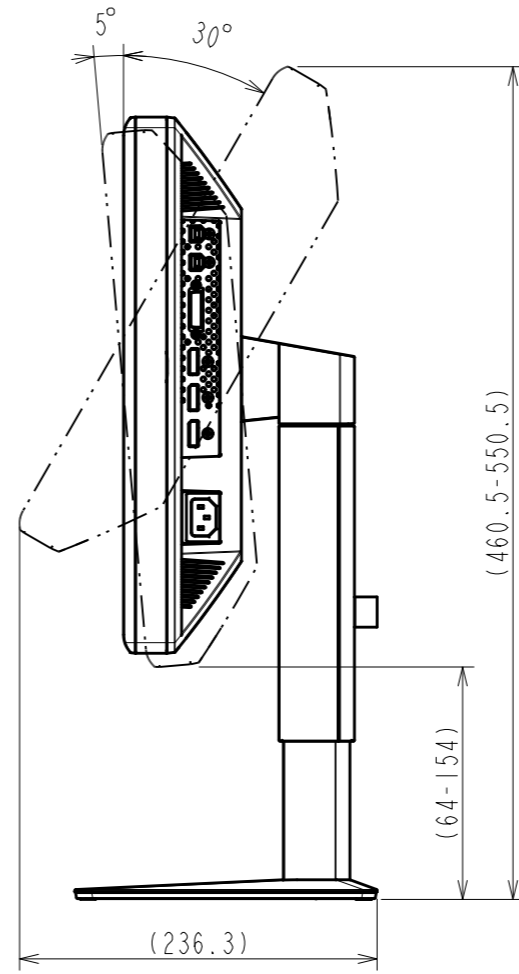

OUTLINE DIMENSIONS

MODEL GX560-MD

UNIT mm

EIZO Corporation

OUTLINE DIMENSIONS

MODEL GX560

UNIT mm

EIZO Corporation

4xM4(Max Depth 11mm)