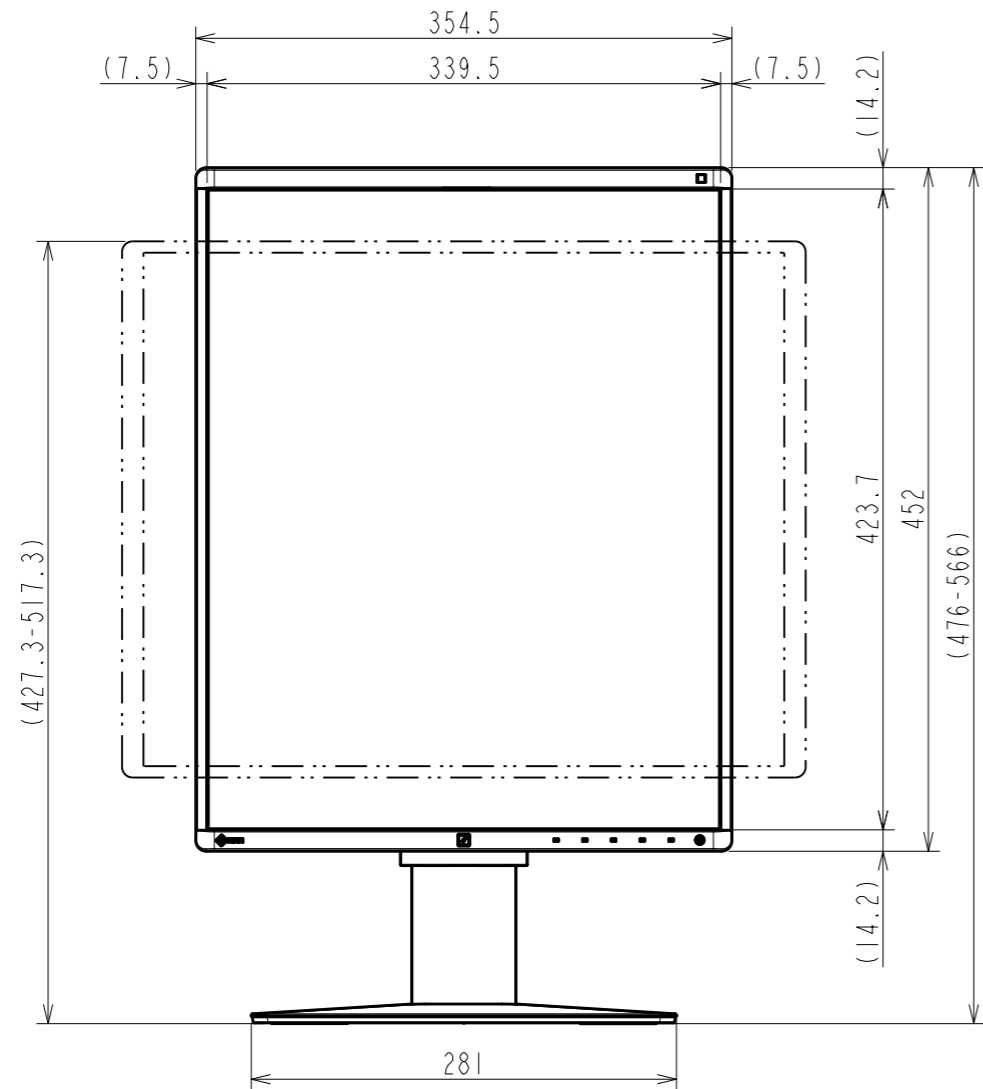

OUTLINE DIMENSIONS

MODEL GX560-MD

UNIT mm

EIZO Corporation

OUTLINE DIMENSIONS

MODEL GX560

UNIT mm

EIZO Corporation

4xM4(Max Depth 11mm)